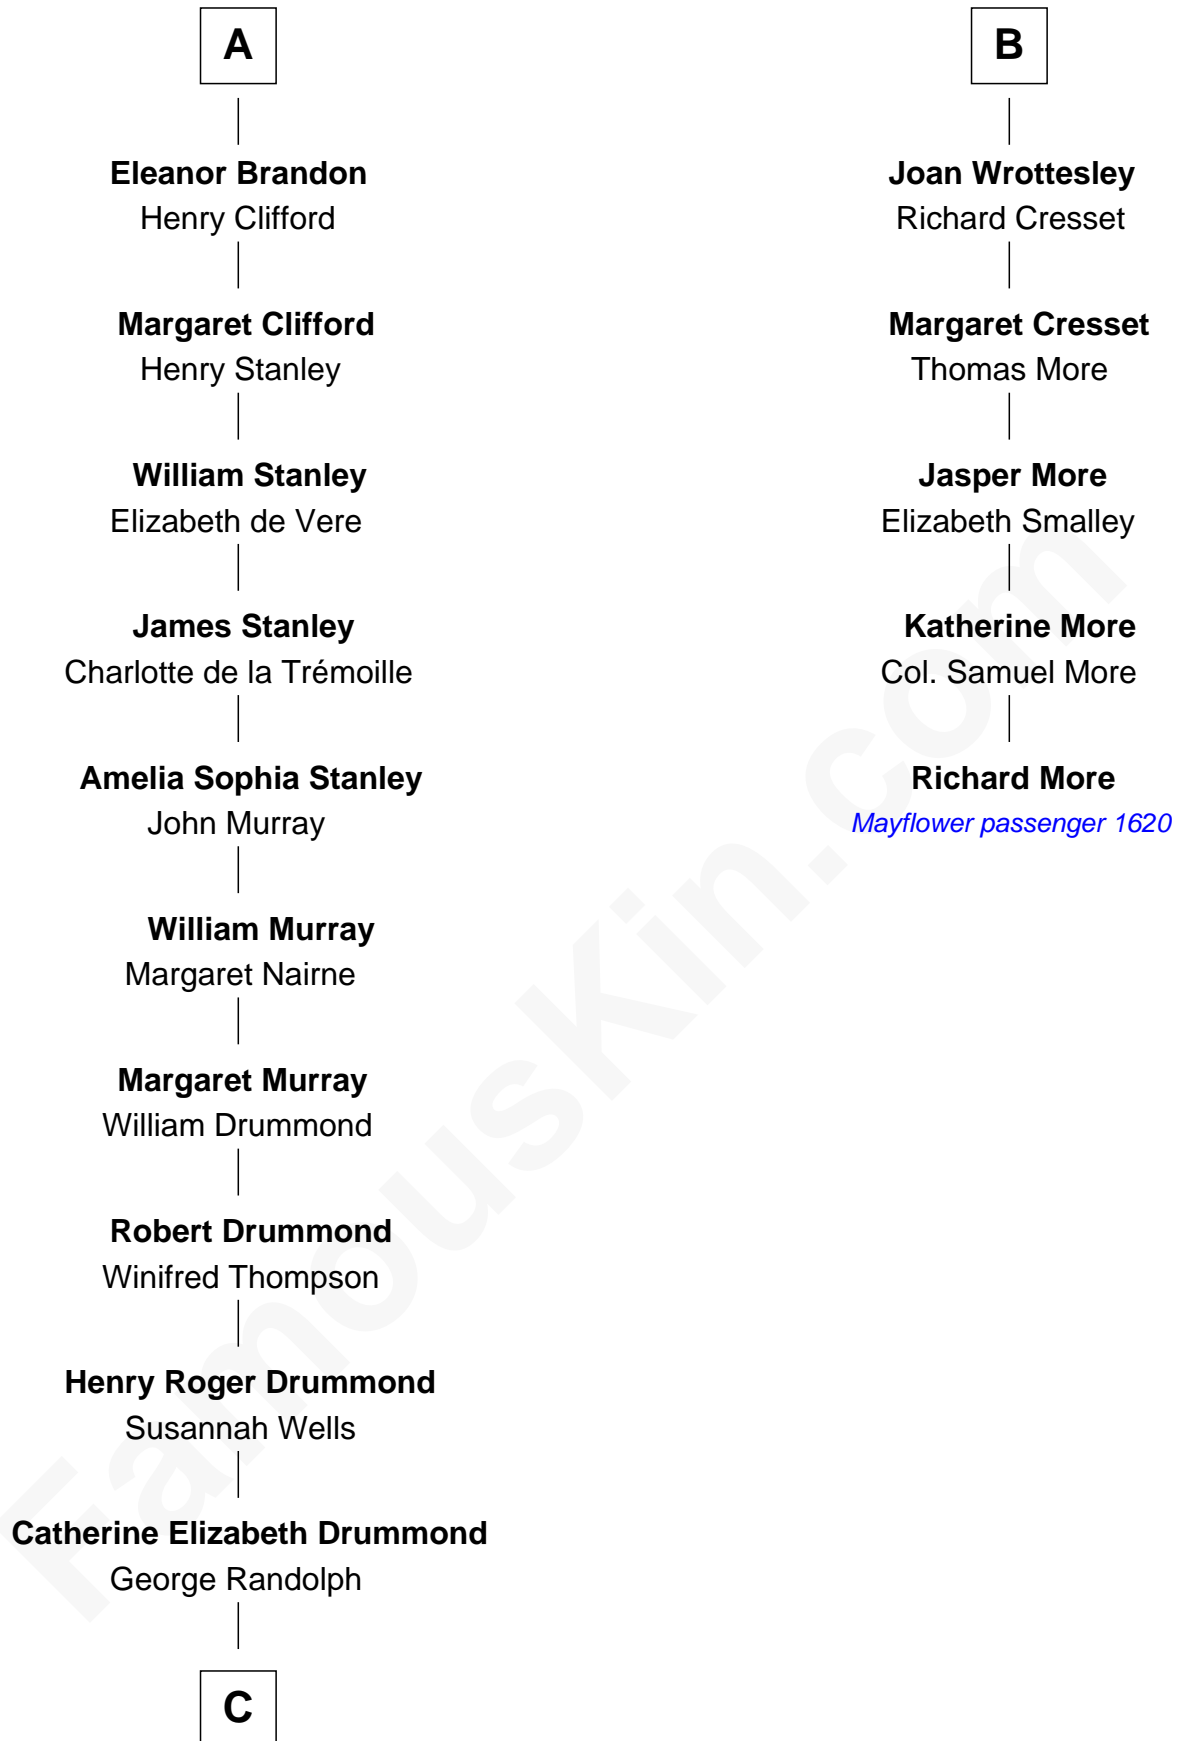

FamousKin.com Relationship Chart of

Hugh Grant

Movie Actor

MAYFLOWER

11th cousin 10 times removed of

Richard More

(c1614 - c1696) Mayflower passenger 1620

C