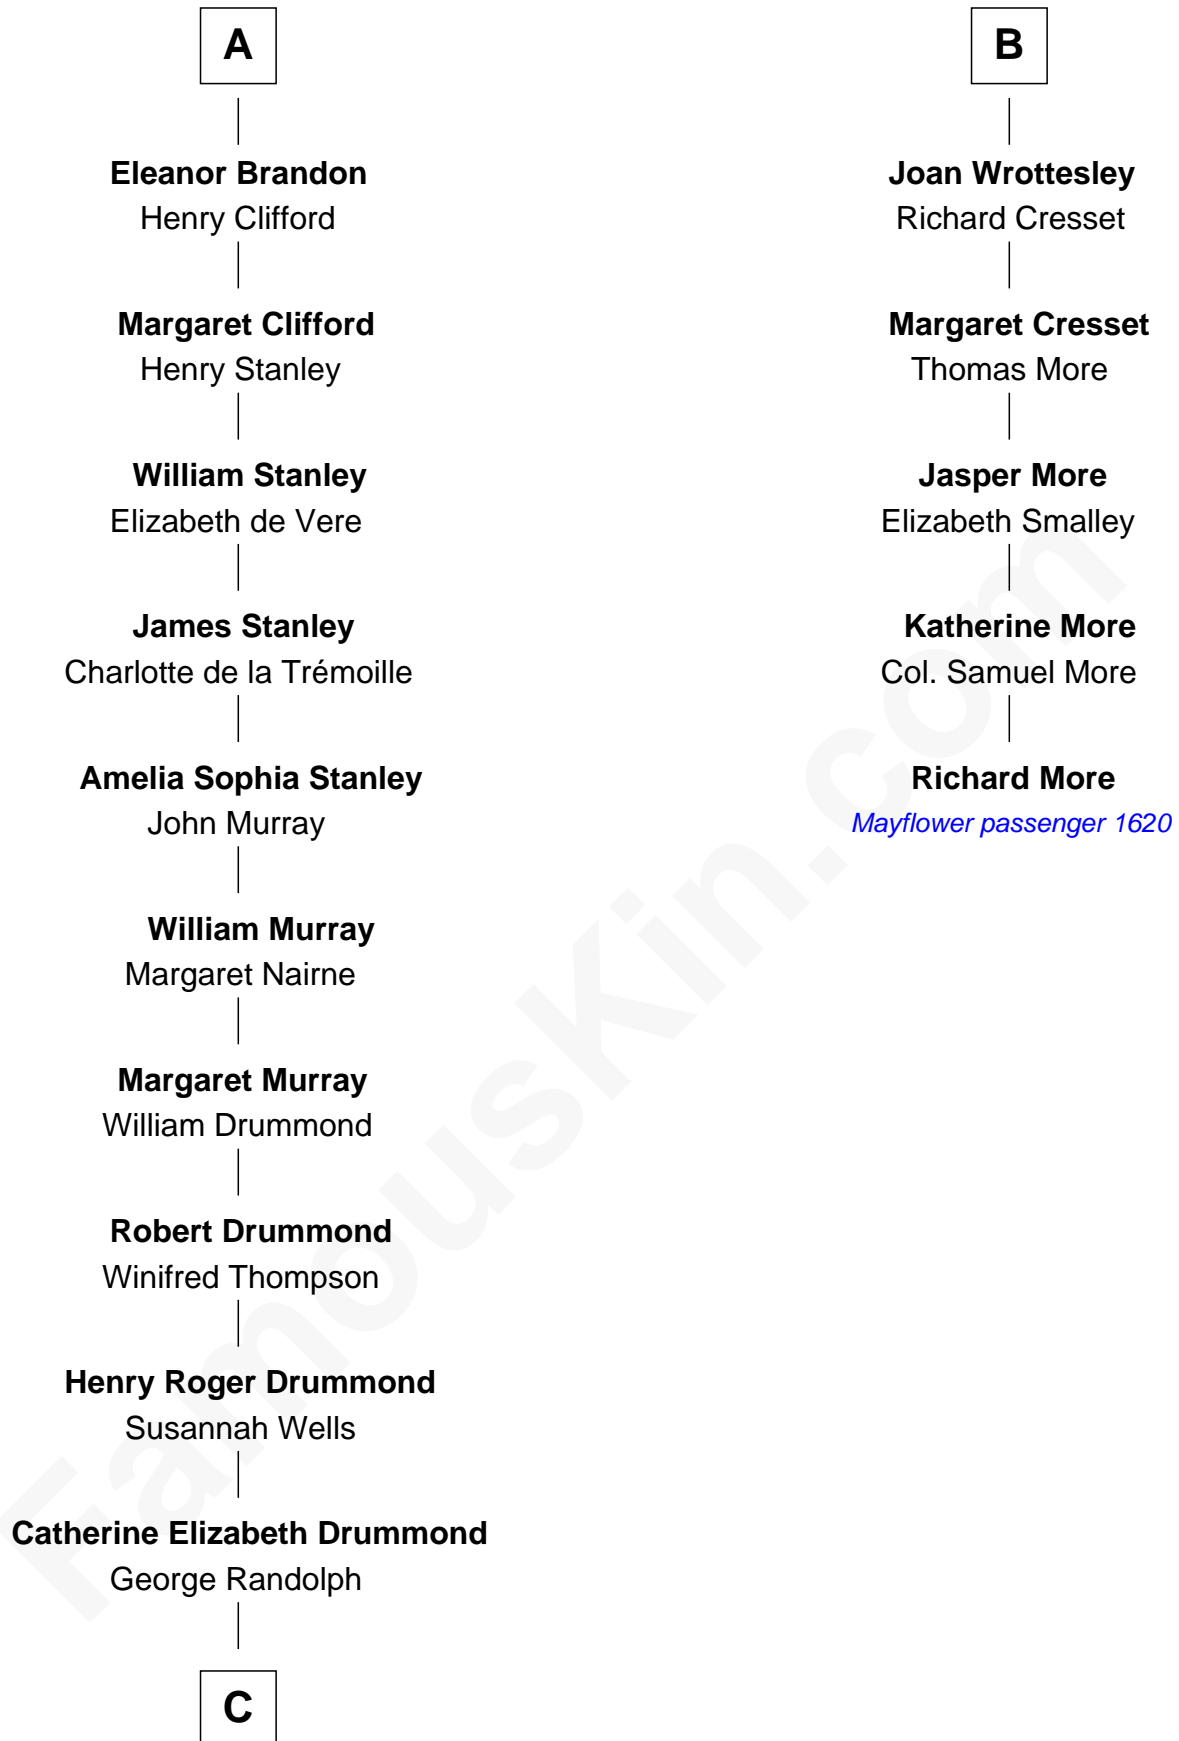

FamousKin.com Relationship Chart of

Hugh Grant

Movie Actor

MAYFLOWER

11th cousin 10 times removed of

Richard More

(c1614 - c1696) Mayflower passenger 1620

Sir Hugh I de Audley

Iseult de Mortimer

C

—
Cyril Randolph

Frances Selina Hervey

—
Felton George Randolph

Emily Margaret Nepean

—
Margaret Isobel Randolph

John Cassilis MacLean