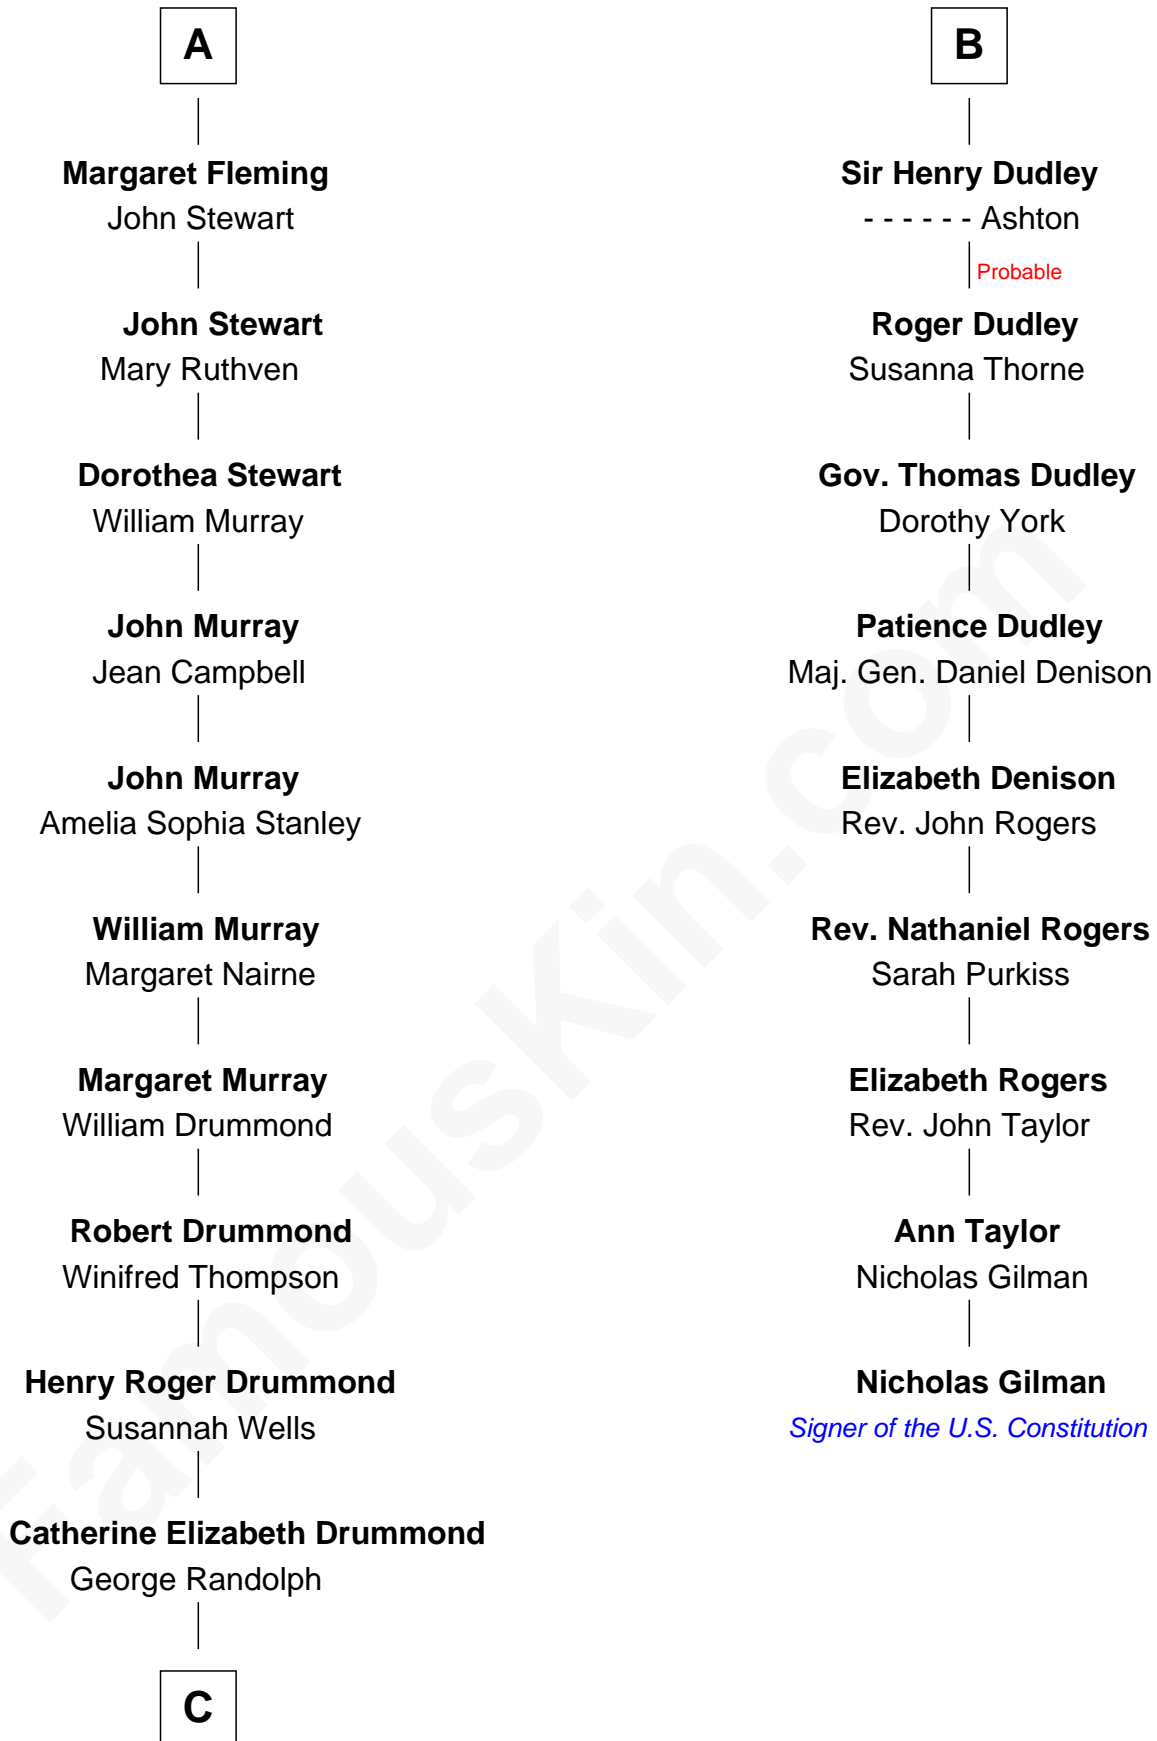

# FamousKin.com Relationship Chart of

**Hugh Grant**

*Movie Actor*

15th cousin 6 times removed of

**Nicholas Gilman**

*Signer of the U.S. Constitution*

**C**

—  
**Cyril Randolph**

Frances Selina Hervey

—  
**Felton George Randolph**

Emily Margaret Nepean

—  
**Margaret Isobel Randolph**

John Cassilis MacLean

—  
**Fynvola Susan MacLean**

James Murray Grant

—  
**Hugh Grant**