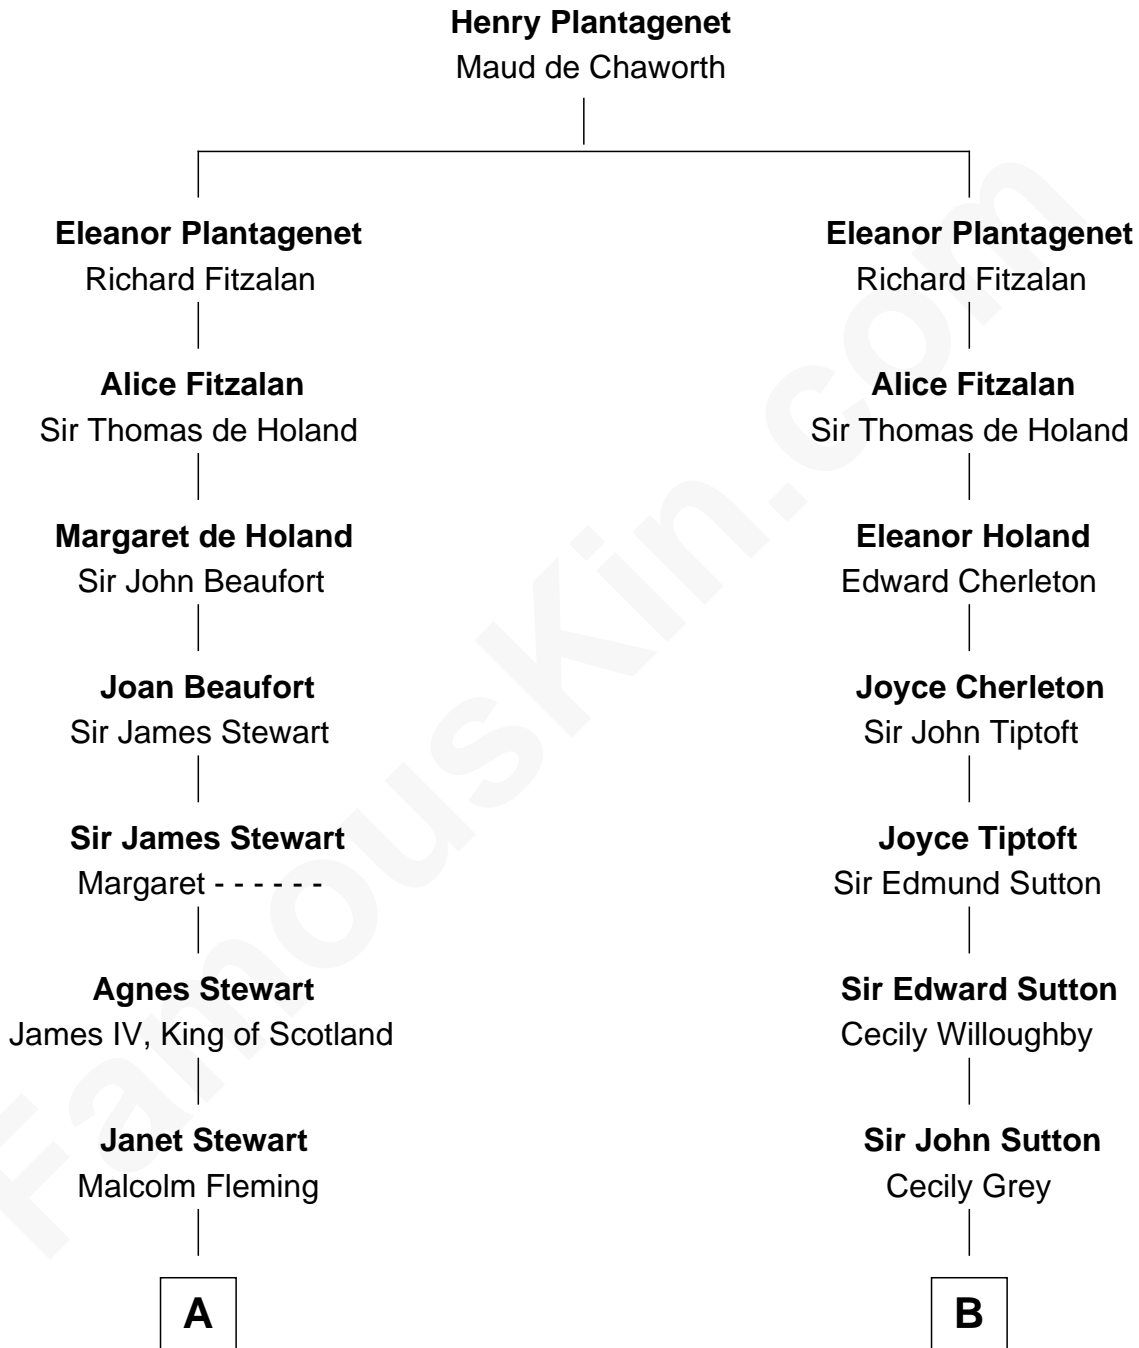

# FamousKin.com Relationship Chart of

**Hugh Grant**

*Movie Actor*

15th cousin 6 times removed of

**Nicholas Gilman**

*Signer of the U.S. Constitution*

**C**

—  
**Cyril Randolph**

Frances Selina Hervey

—  
**Felton George Randolph**

Emily Margaret Nepean

—  
**Margaret Isobel Randolph**

John Cassilis MacLean

—  
**Fynvola Susan MacLean**

James Murray Grant

—  
**Hugh Grant**