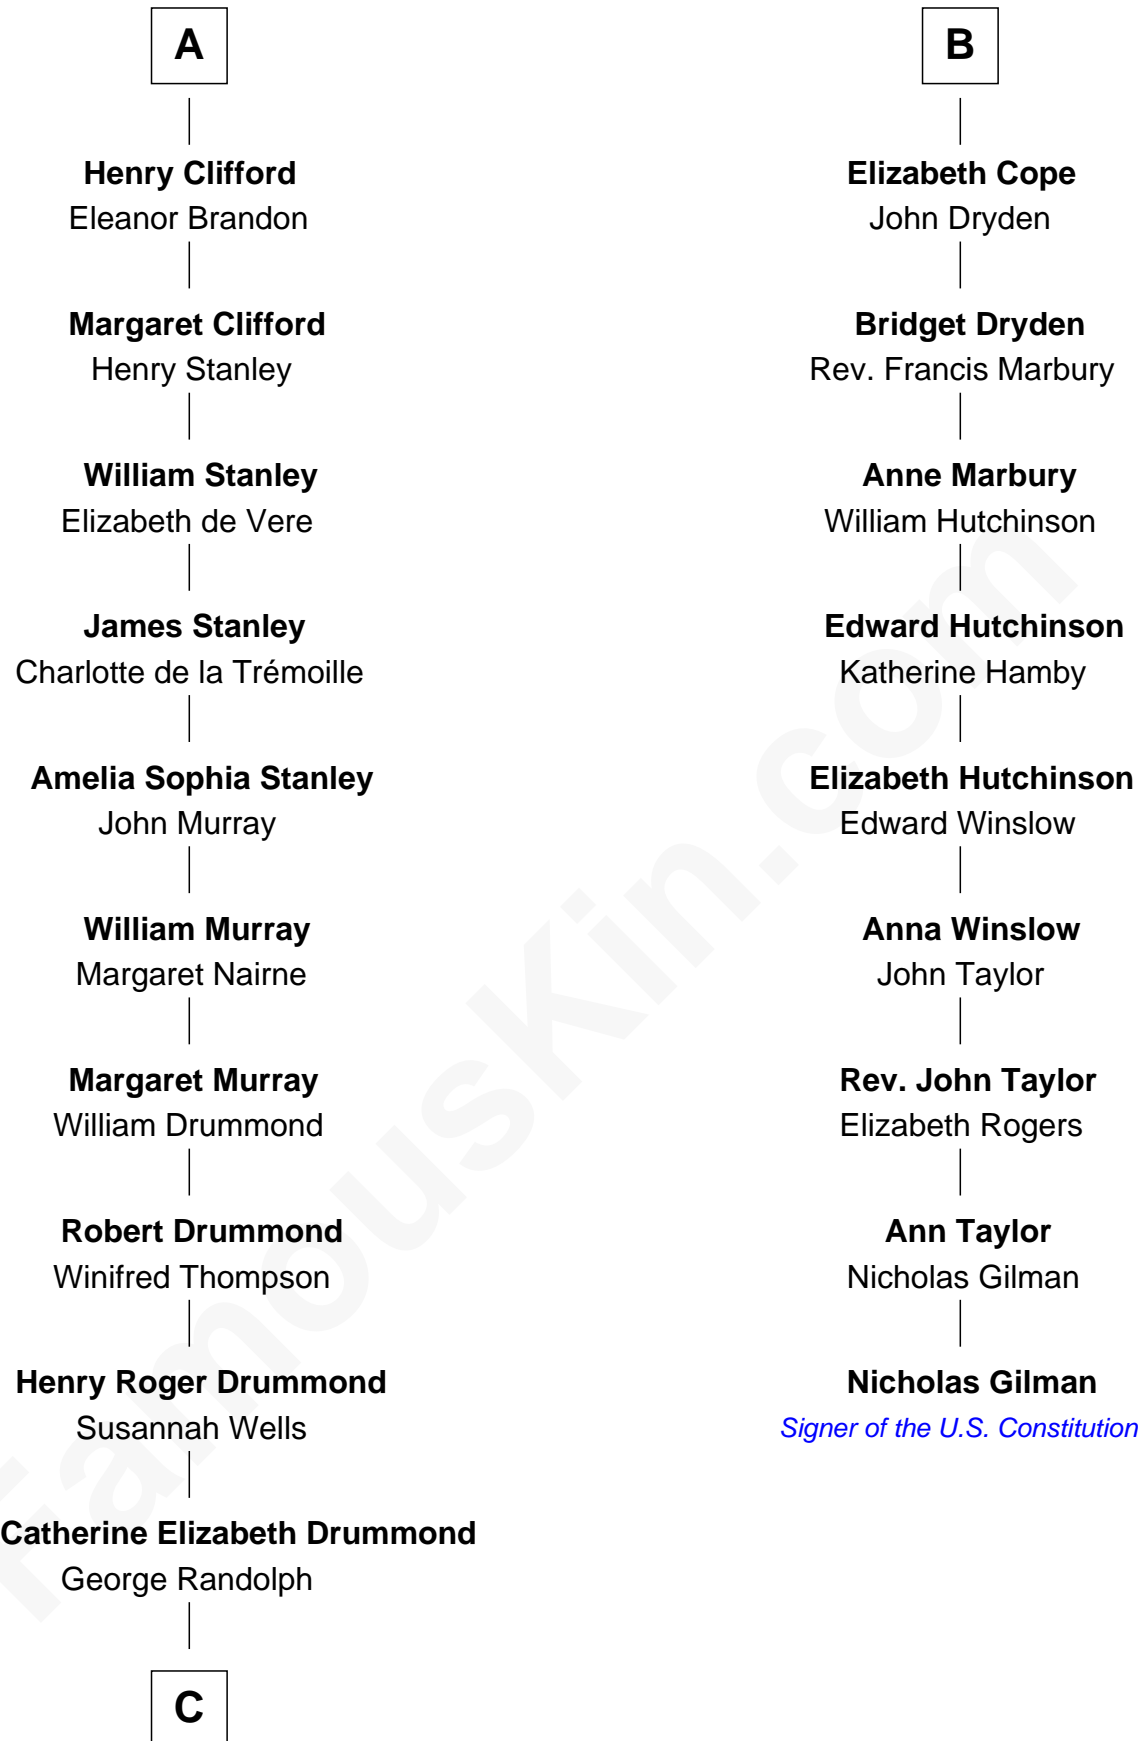

FamousKin.com Relationship Chart of

Hugh Grant

Movie Actor

15th cousin 6 times removed of

Nicholas Gilman

Signer of the U.S. Constitution

C

—
Cyril Randolph

Frances Selina Hervey

—
Felton George Randolph

Emily Margaret Nepean

—
Margaret Isobel Randolph

John Cassilis MacLean

—
Fynvola Susan MacLean

James Murray Grant

—
Hugh Grant