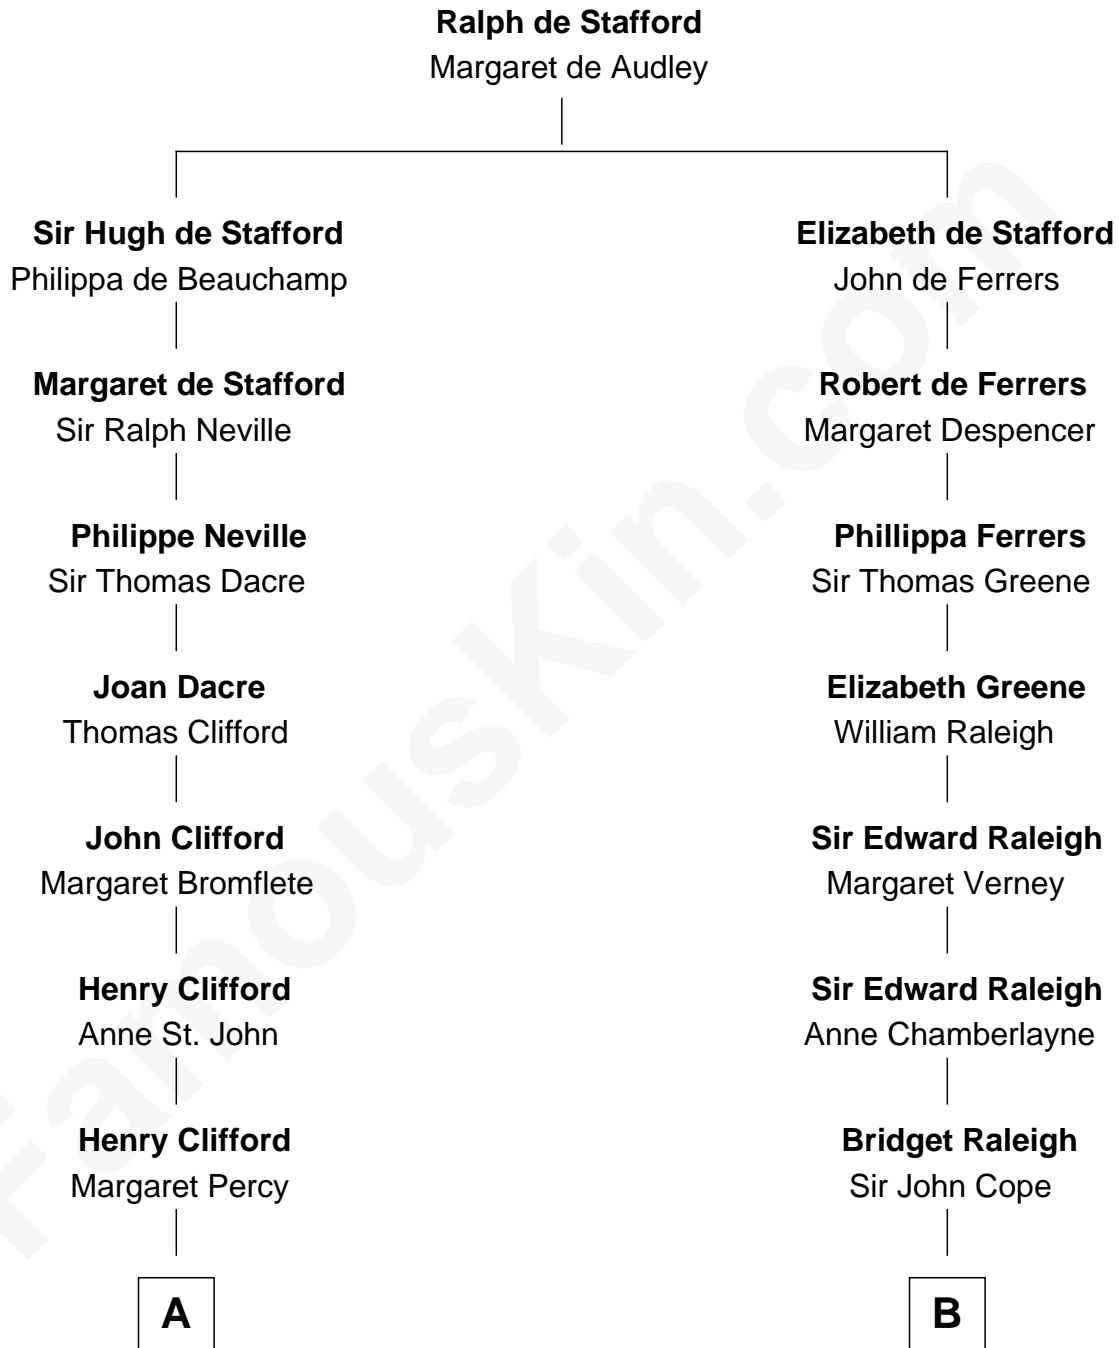

FamousKin.com Relationship Chart of

Hugh Grant

Movie Actor

15th cousin 6 times removed of

Nicholas Gilman

Signer of the U.S. Constitution

C

—
Cyril Randolph

Frances Selina Hervey

—
Felton George Randolph

Emily Margaret Nepean

—
Margaret Isobel Randolph

John Cassilis MacLean

—
Fynvola Susan MacLean

James Murray Grant

—
Hugh Grant