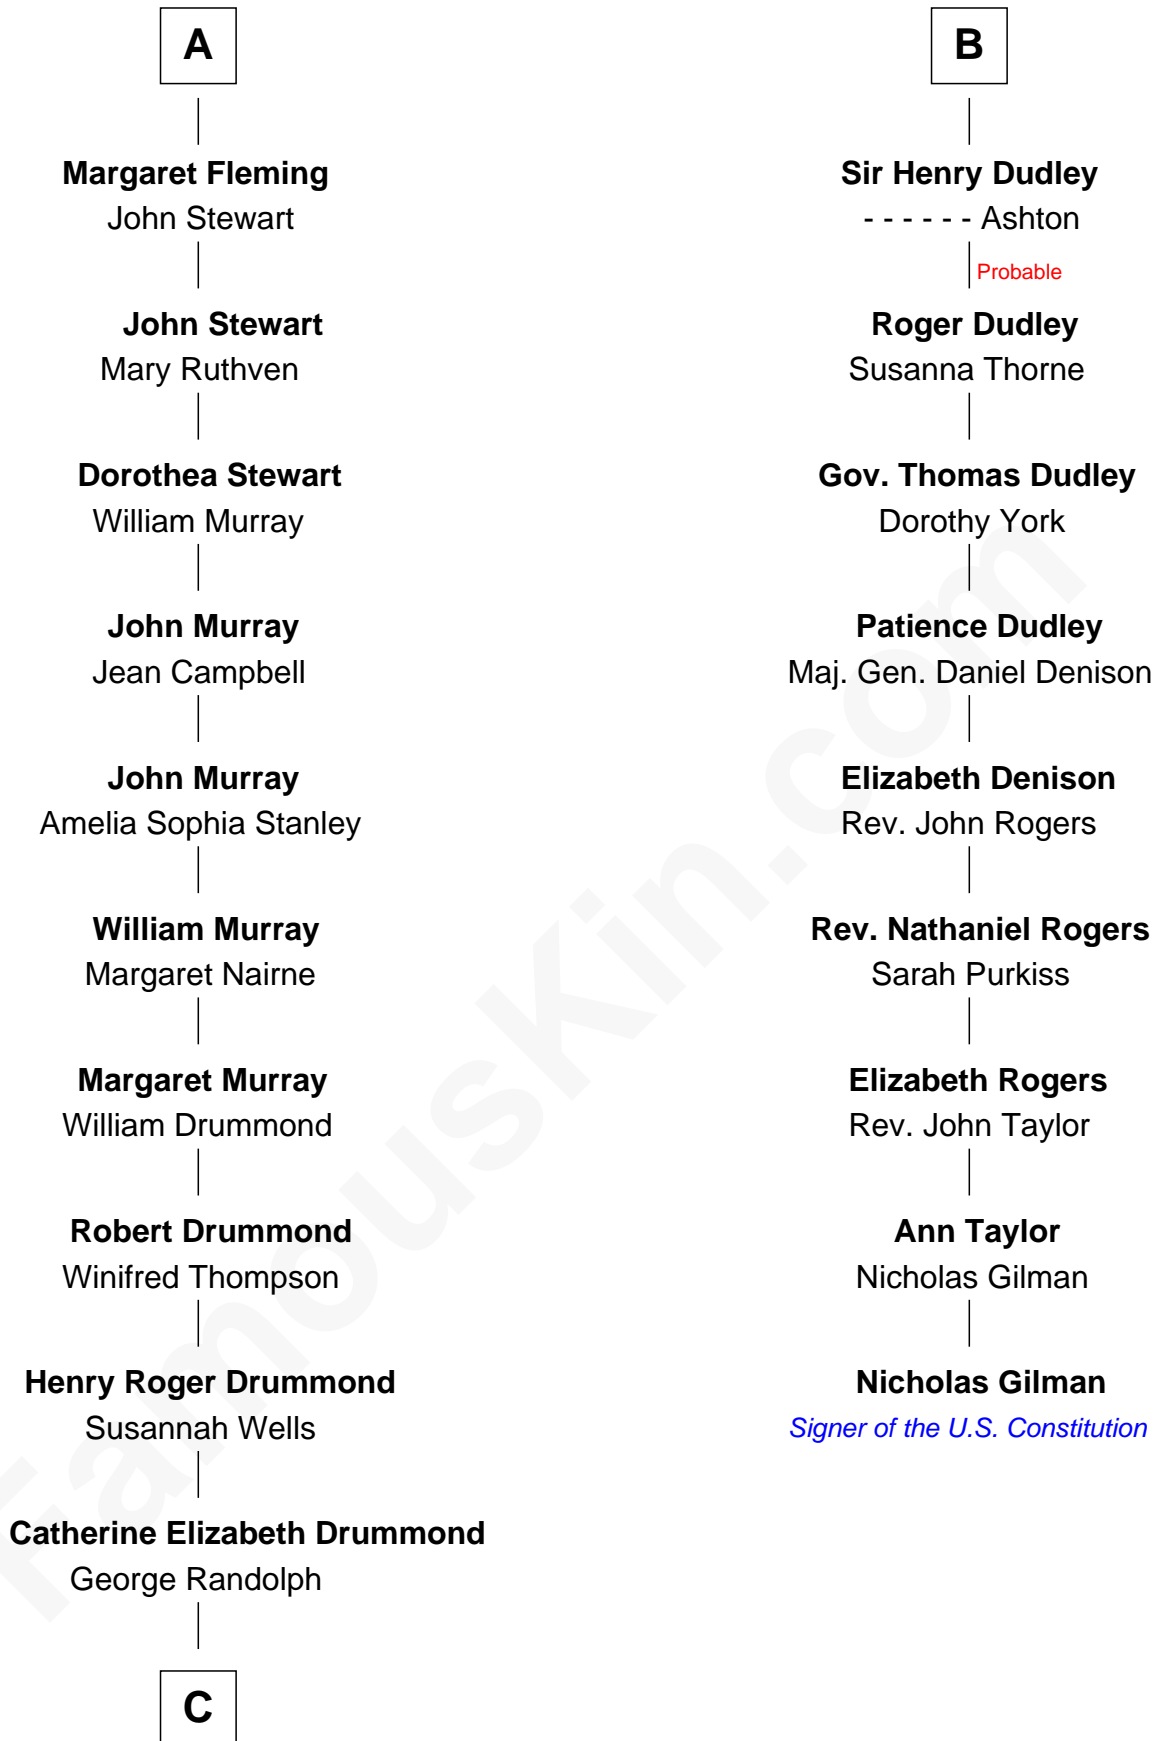

# FamousKin.com Relationship Chart of

**Hugh Grant**  
*Movie Actor*

15th cousin 6 times removed of

**Nicholas Gilman**  
*Signer of the U.S. Constitution*

**C**

—  
**Cyril Randolph**

Frances Selina Hervey

—  
**Felton George Randolph**

Emily Margaret Nepean

—  
**Margaret Isobel Randolph**

John Cassilis MacLean

—  
**Fynvola Susan MacLean**

James Murray Grant

—  
**Hugh Grant**

*Movie Actor*