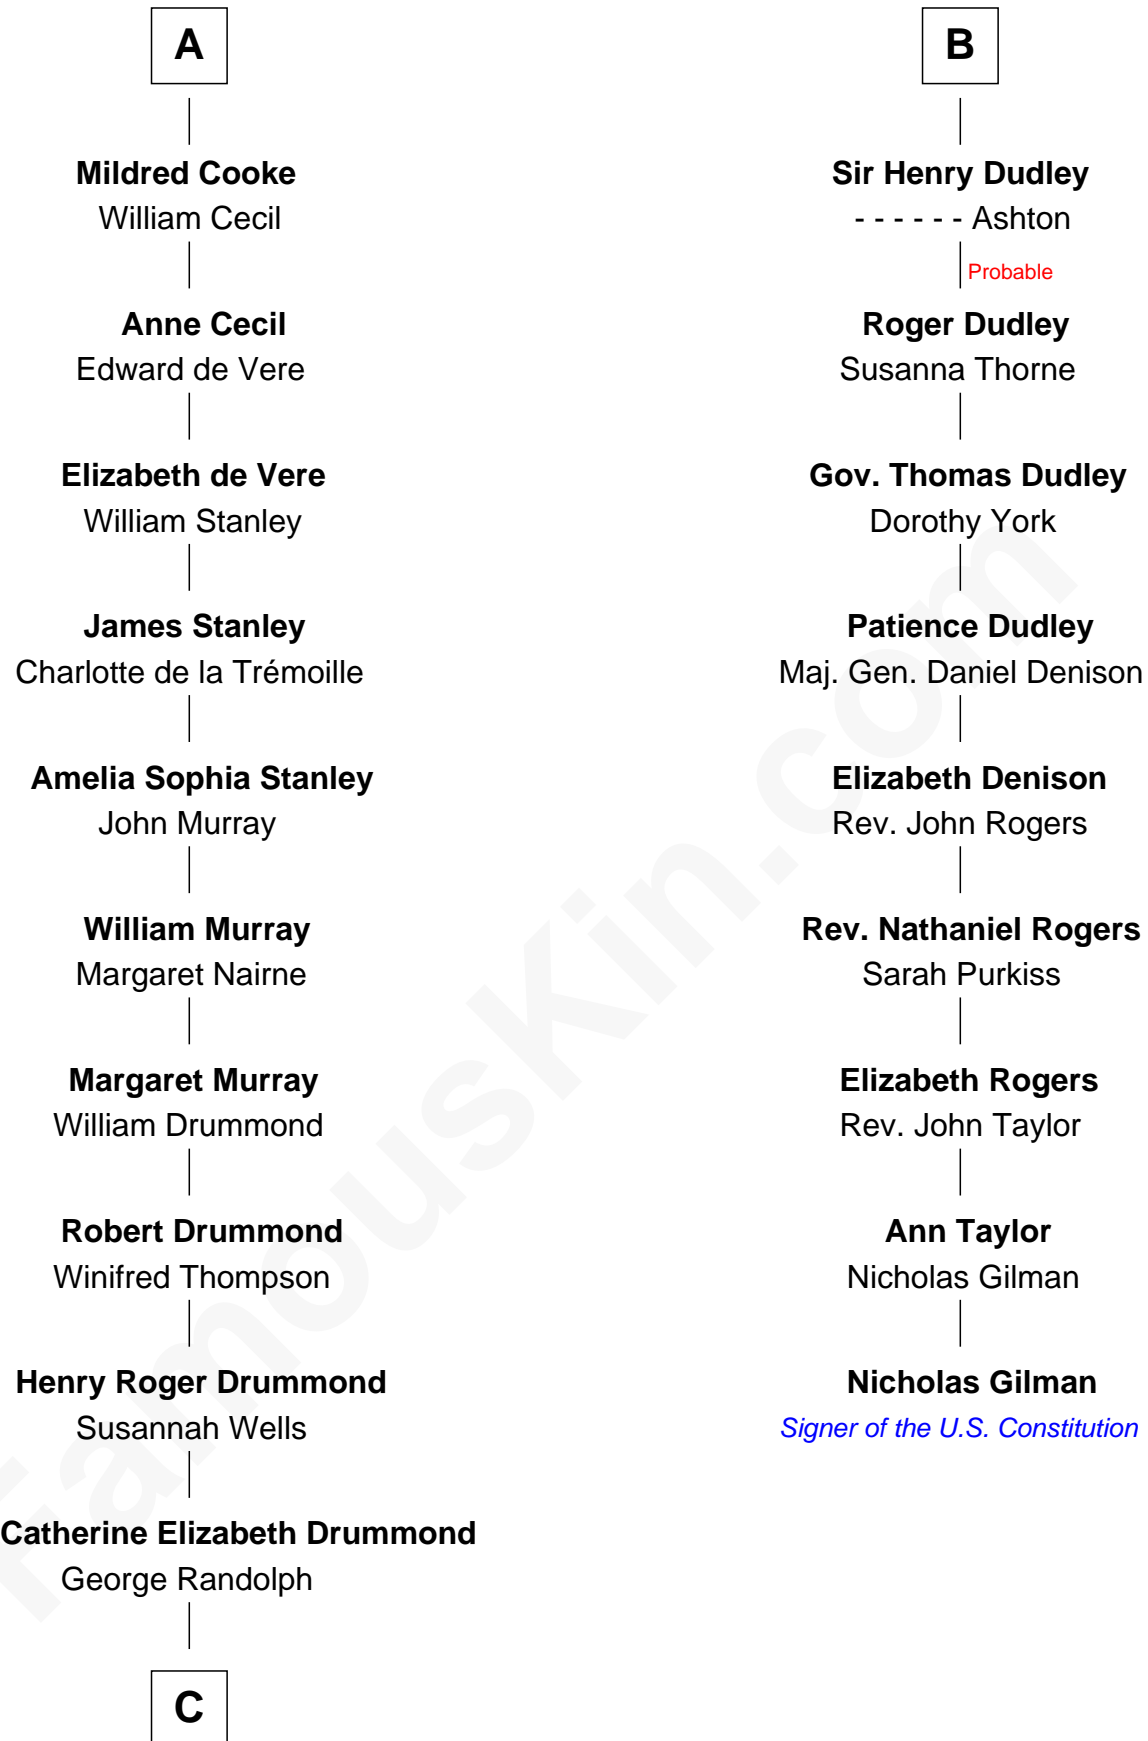

FamousKin.com Relationship Chart of

Hugh Grant

Movie Actor

15th cousin 6 times removed of

Nicholas Gilman

Signer of the U.S. Constitution

Eudo la Zouche
Milicent de Cantilupe

Lucy Zouche
Thomas de Greene

Sir Henry Greene
Katherine Drayton

Sir Henry de Greene
Matilda de Maudit

Eleanor Greene
Sir John FitzWilliam

John FitzWilliam
Helen Villiers

Sir William FitzWilliam
Anne Hawes

Anne FitzWilliam
Sir Anthony Cooke

A

Eve la Zouche
Sir Maurice de Berkeley

Thomas de Berkeley
Katherine de Clyvedon

Sir John Berkeley
Elizabeth Betteshorne

Elizabeth Berkeley
Sir John Sutton

Sir Edmund Sutton
Joyce Tiptoft

Sir Edward Sutton
Cecily Willoughby

Sir John Sutton
Cecily Grey

B

C

—
Cyril Randolph

Frances Selina Hervey

—
Felton George Randolph

Emily Margaret Nepean

—
Margaret Isobel Randolph