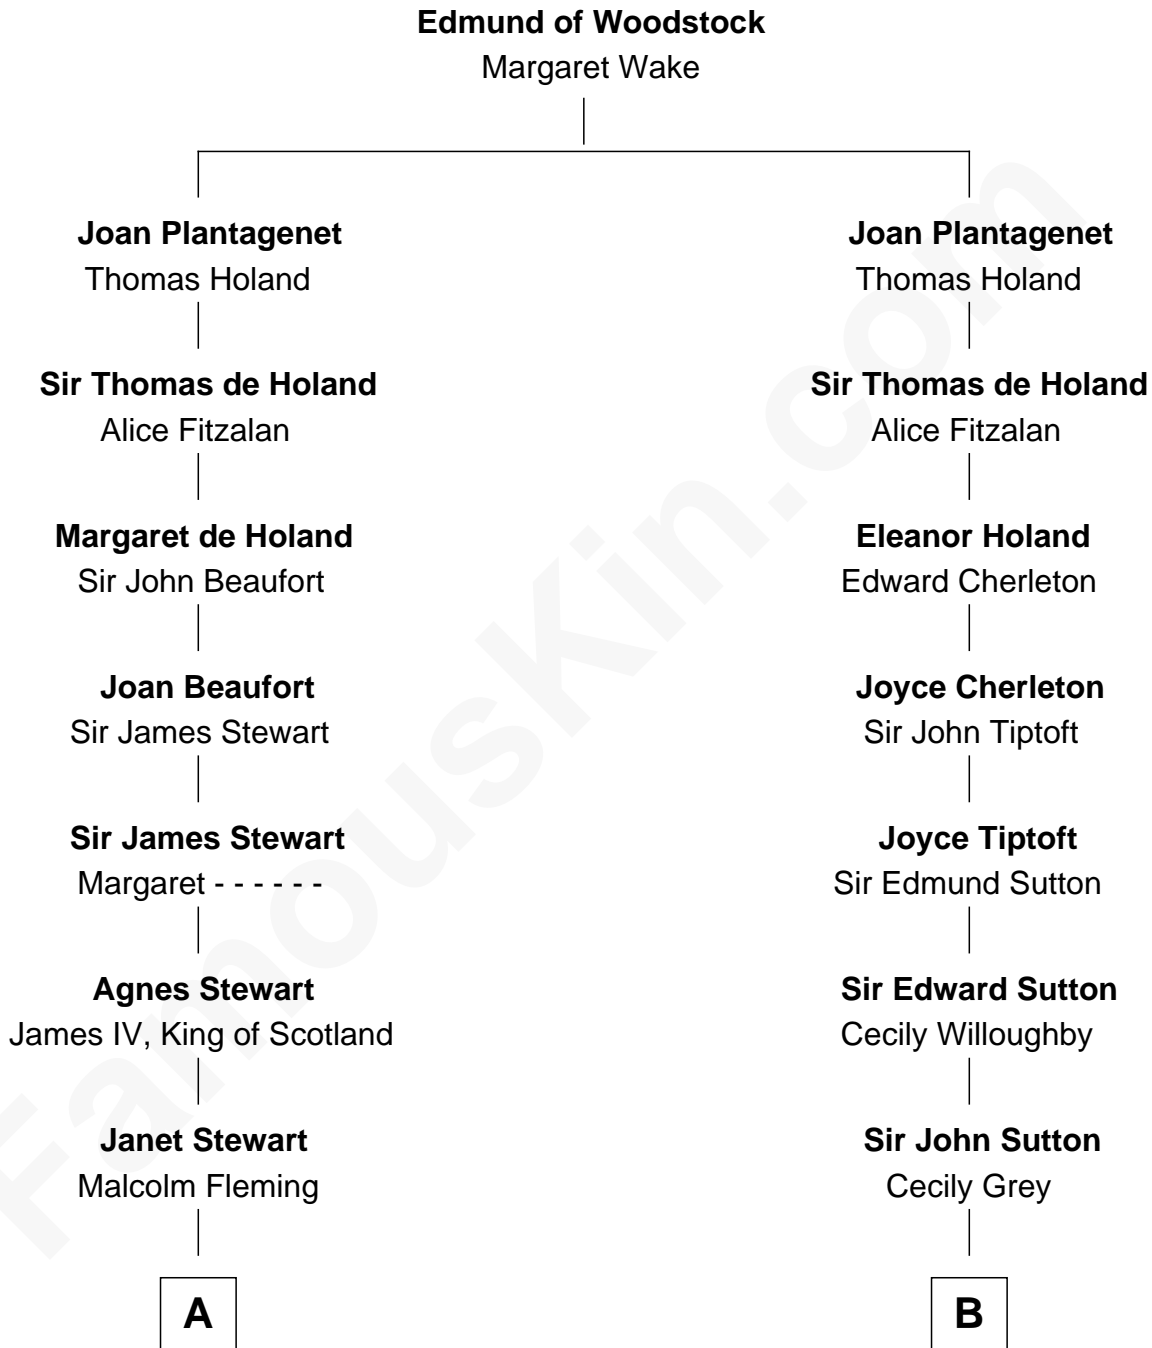

FamousKin.com Relationship Chart of

Hugh Grant
Movie Actor

15th cousin 6 times removed of

Nicholas Gilman
Signer of the U.S. Constitution

C

—
Cyril Randolph

Frances Selina Hervey

—
Felton George Randolph

Emily Margaret Nepean

—
Margaret Isobel Randolph

John Cassilis MacLean

—
Fynvola Susan MacLean

James Murray Grant

—
Hugh Grant

Movie Actor

FamousKin.com