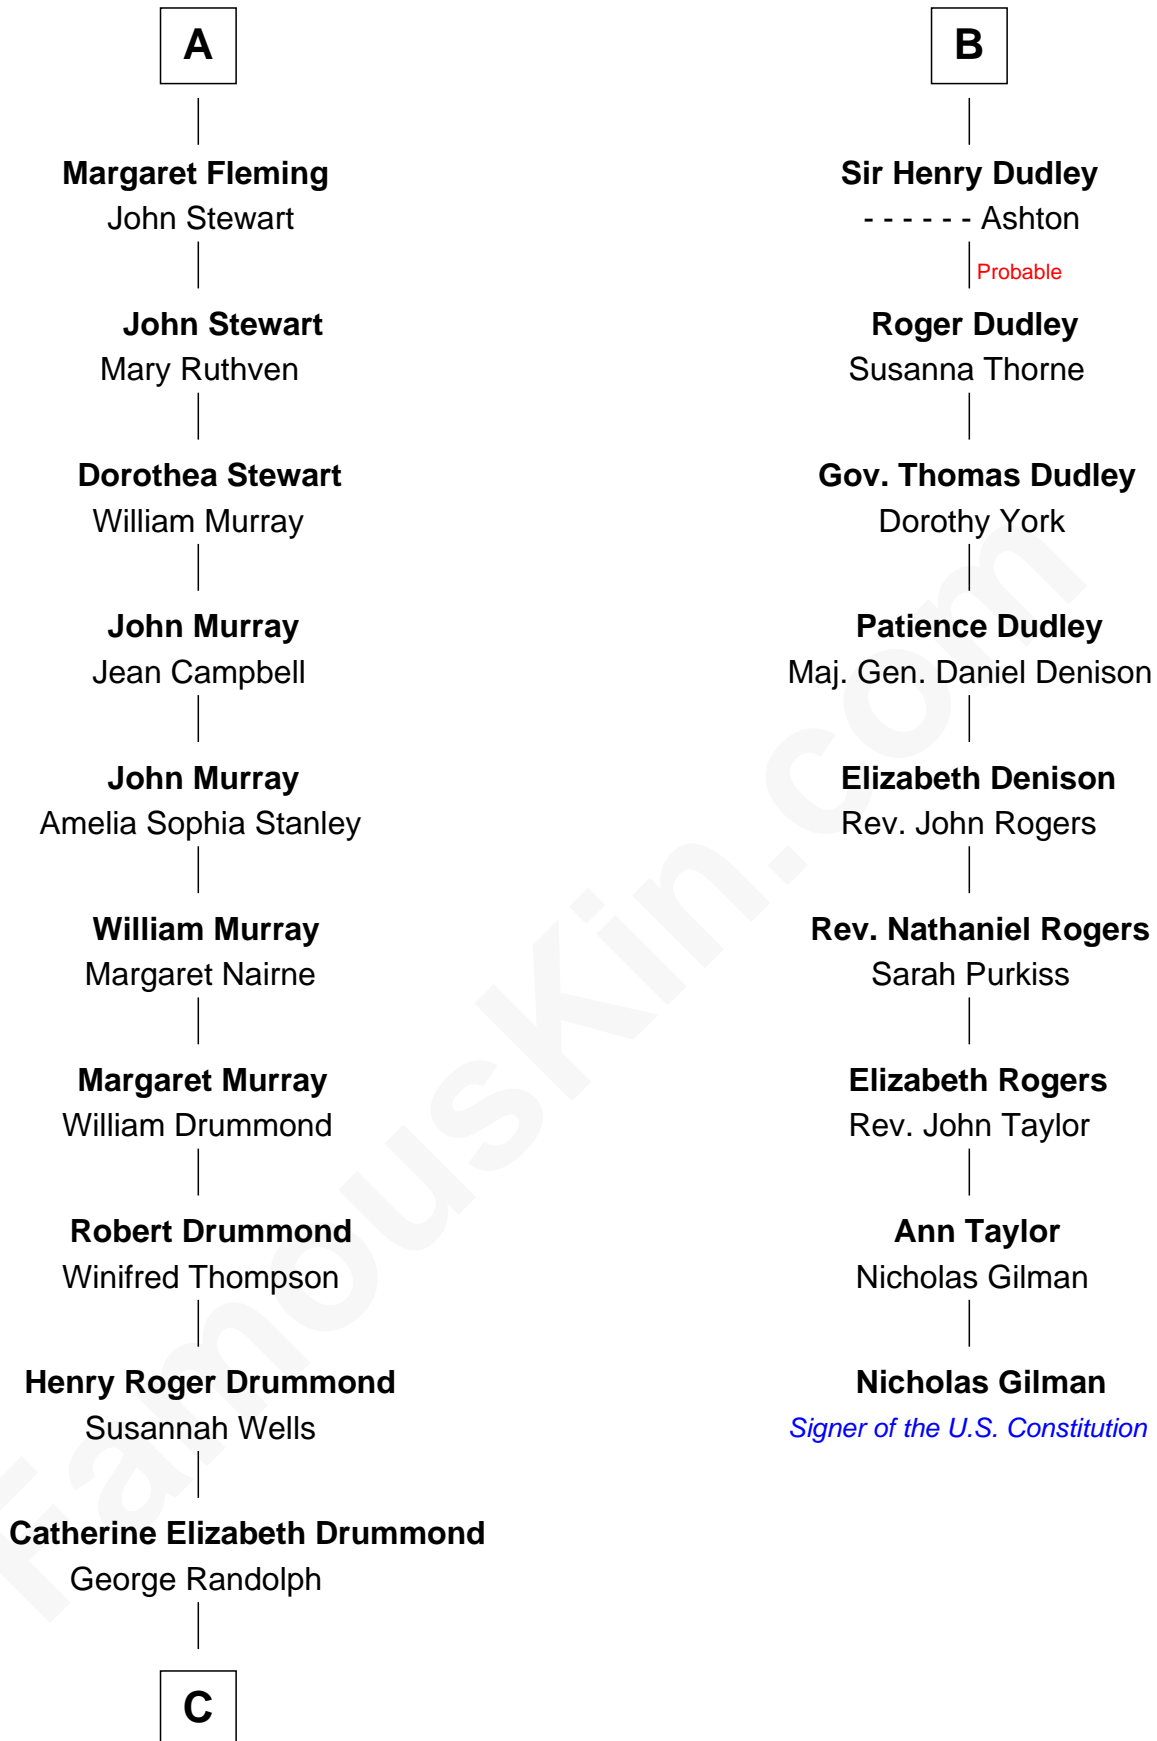

FamousKin.com Relationship Chart of

Hugh Grant
Movie Actor

15th cousin 6 times removed of

Nicholas Gilman
Signer of the U.S. Constitution

C

—
Cyril Randolph

Frances Selina Hervey

—
Felton George Randolph

Emily Margaret Nepean

—
Margaret Isobel Randolph

John Cassilis MacLean

—
Fynvola Susan MacLean

James Murray Grant

—
Hugh Grant

Movie Actor

FamousKin.com