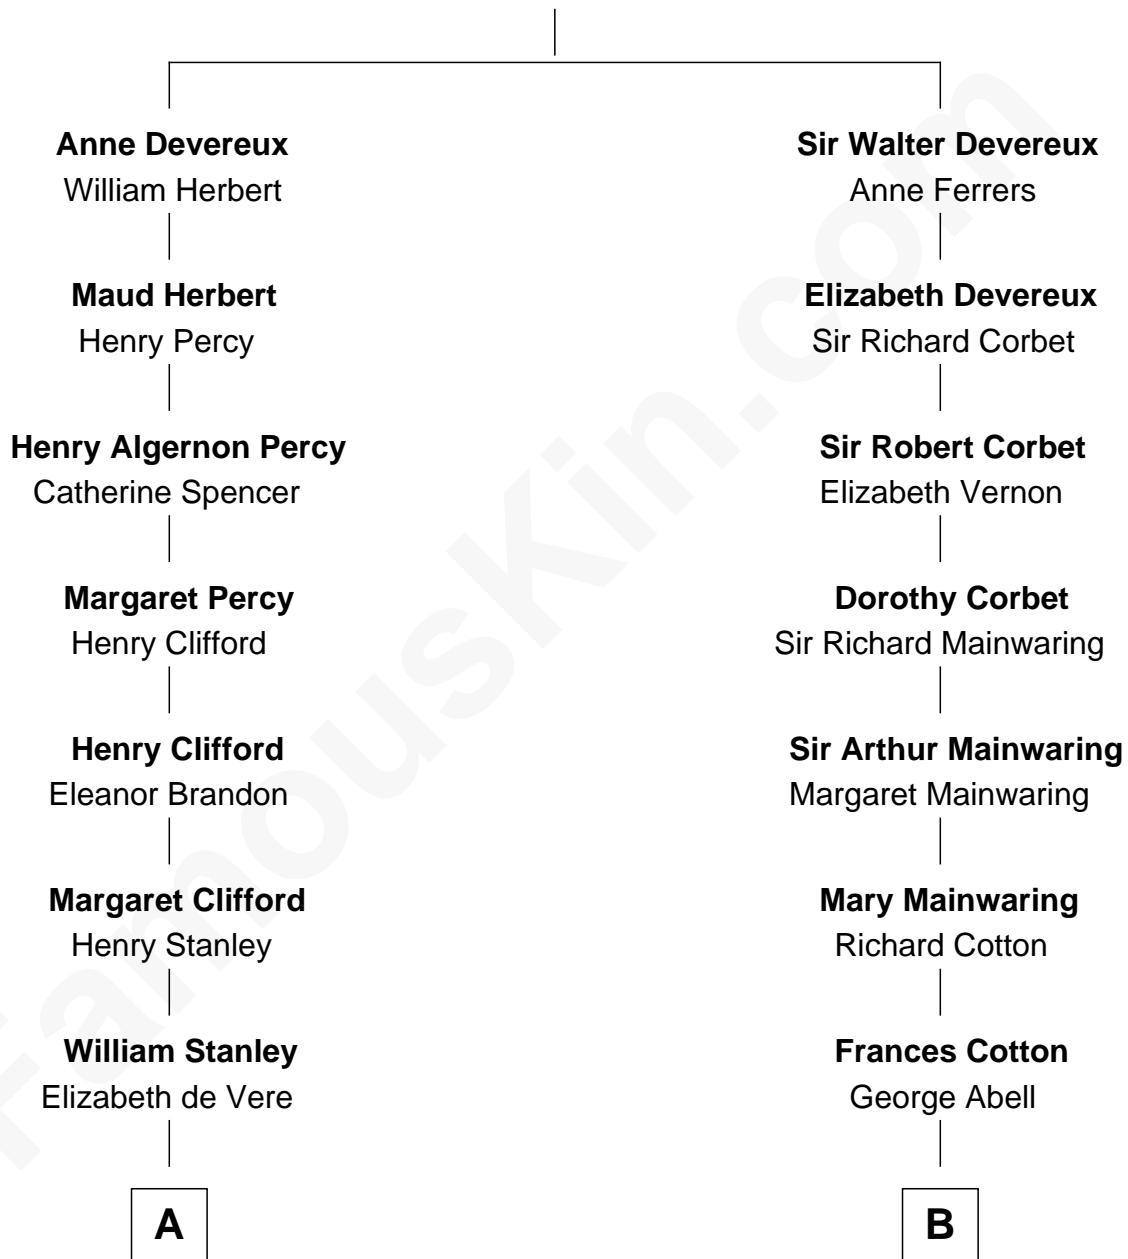

FamousKin.com Relationship Chart of

Hugh Grant

Movie Actor

18th cousin 1 time removed of

Richard Gere

Movie Actor

Sir Walter Devereux

Elizabeth Merbery

FamousKin.com