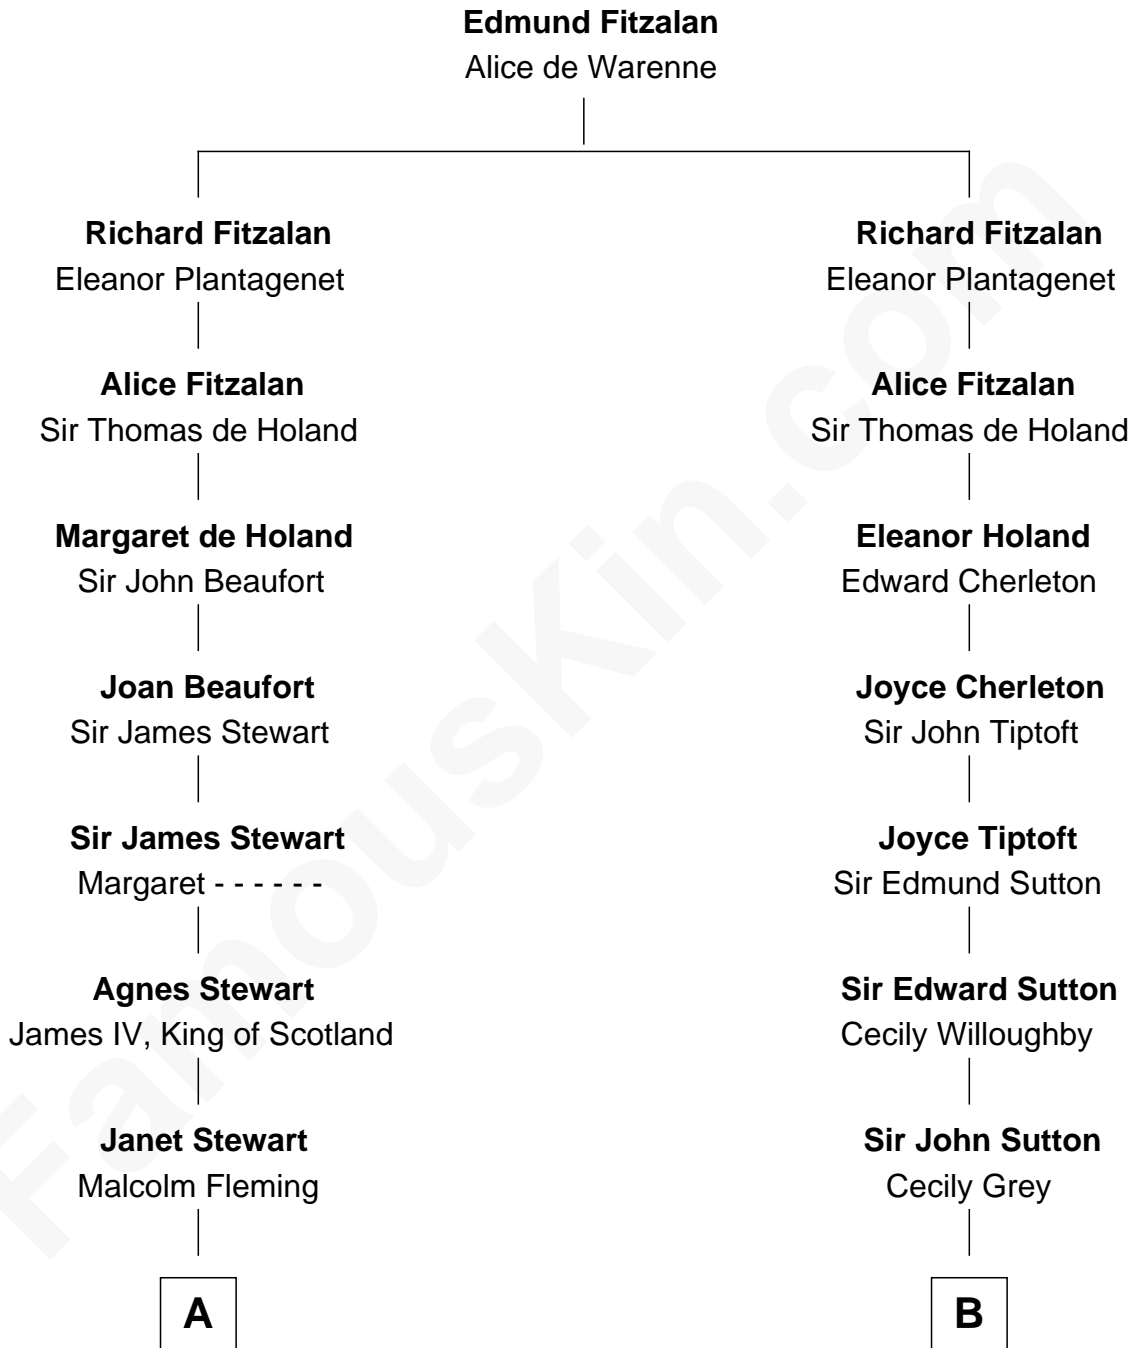

# FamousKin.com Relationship Chart of

**Hugh Grant**

*Movie Actor*

19th cousin 2 times removed of

**Tennessee Williams**

*Author of A Streetcar Named Desire*

**C**

**Cyril Randolph**  
Frances Selina Hervey

**Felton George Randolph**  
Emily Margaret Nepean

**Margaret Isobel Randolph**  
John Cassilis MacLean

**Fynvola Susan MacLean**  
James Murray Grant

**Hugh Grant**  
*Movie Actor*

**D**

**Isabelle Coffin**  
Thomas Lanier Williams

**Cornelius Coffin Williams**  
Edwina Dakin

**Tennessee Williams**  
*Author of A Streetcar Named Desire*

FamousKin.com