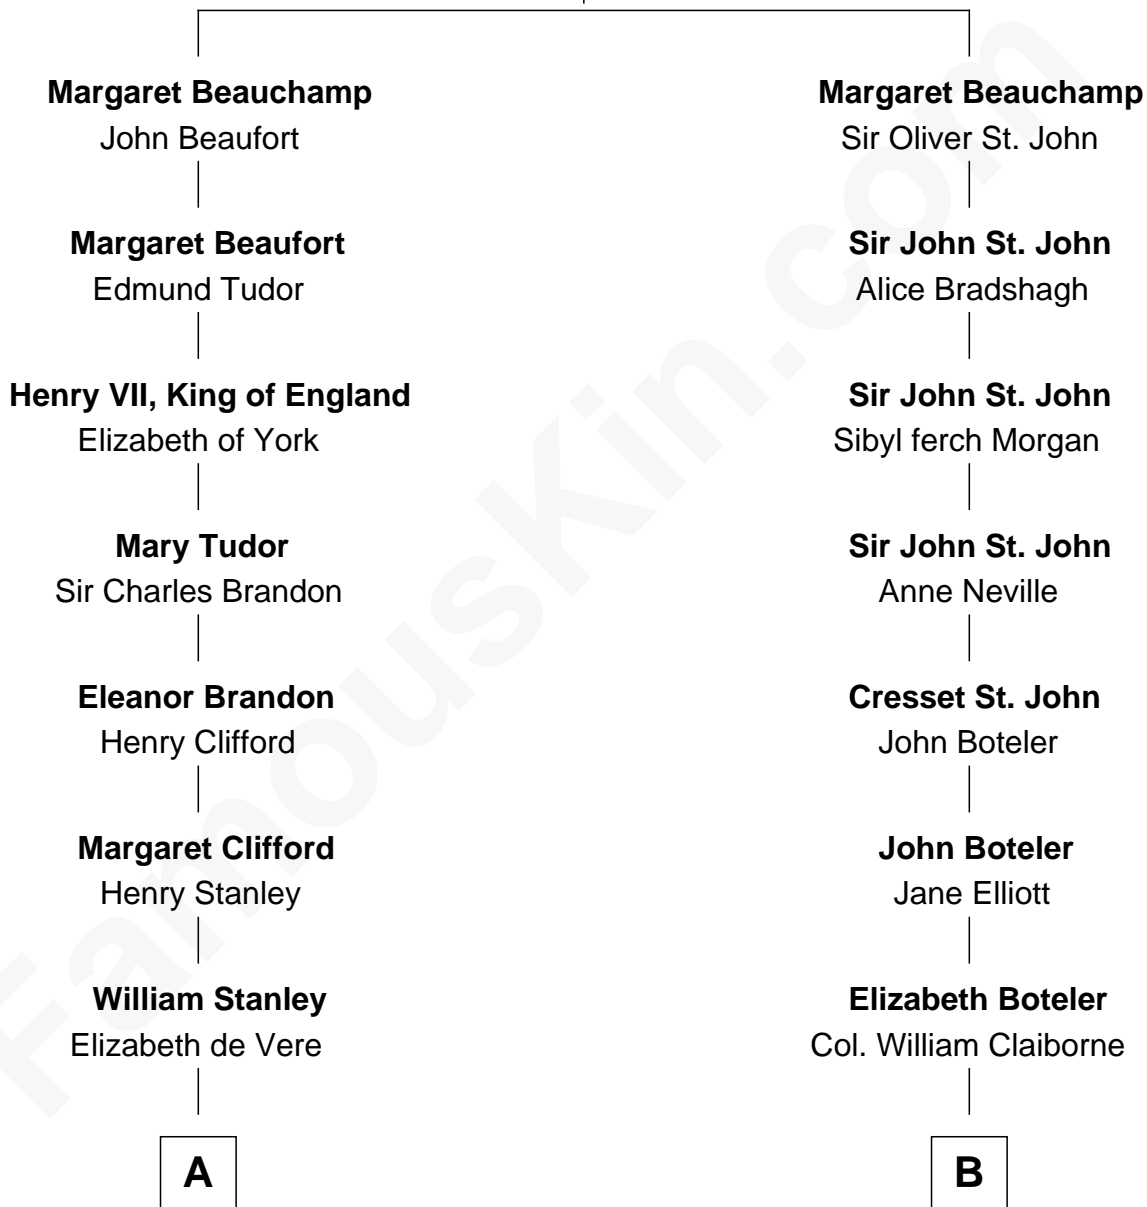

FamousKin.com Relationship Chart of

Hugh Grant

Movie Actor

11th cousin 7 times removed of

William C. C. Claiborne

1st Governor of Louisiana

Sir John Beauchamp

Edith Stourton

FamousKin.com