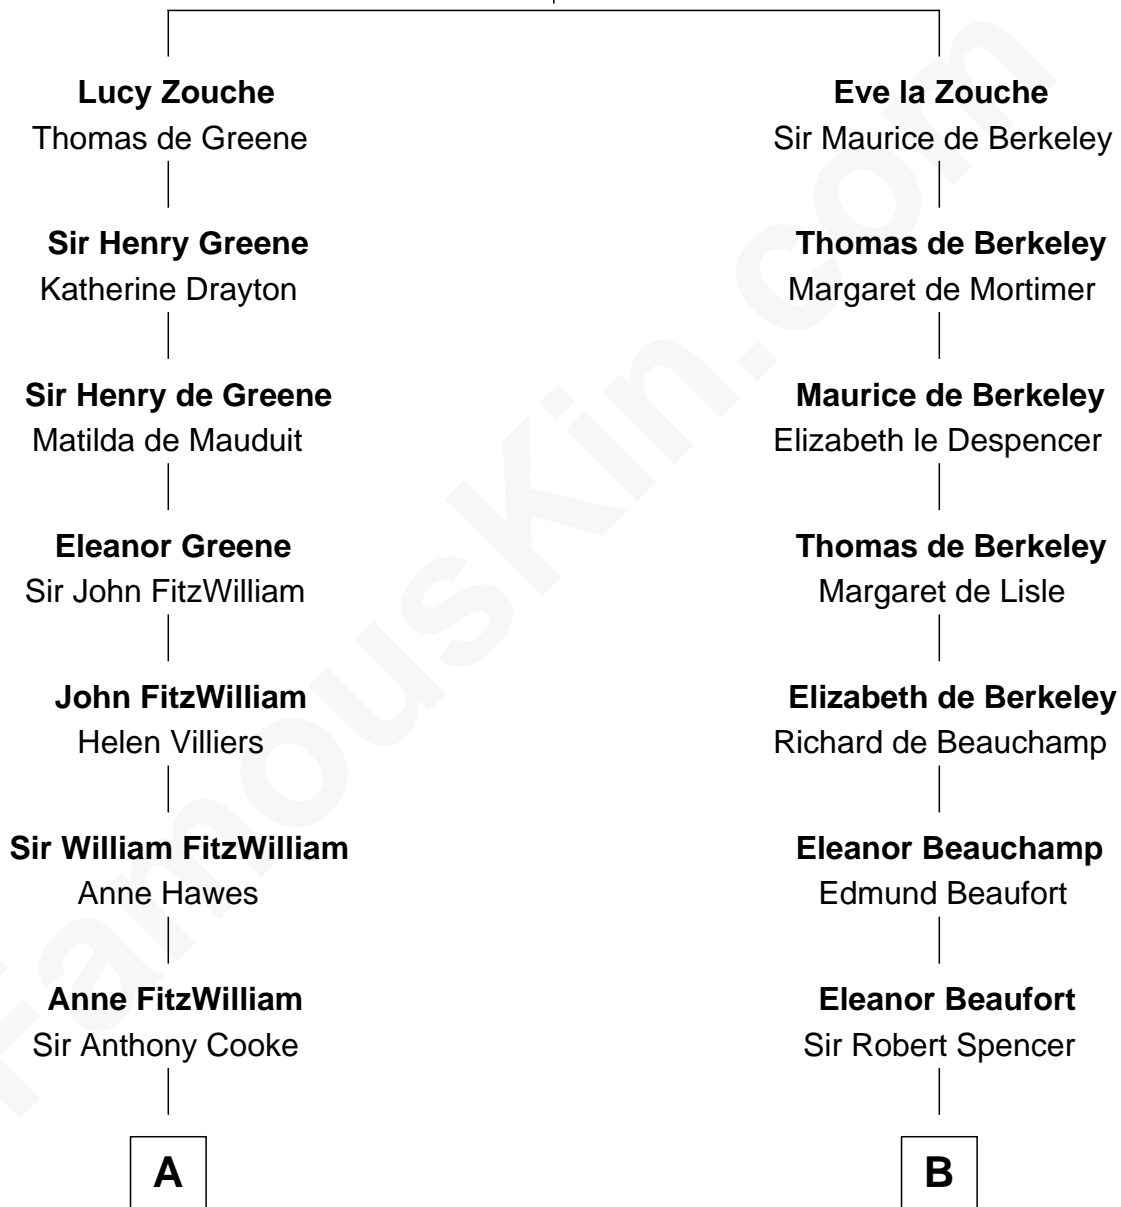

FamousKin.com Relationship Chart of

Hugh Grant

Movie Actor

17th cousin 4 times removed of

William C. C. Claiborne

1st Governor of Louisiana

Eudo la Zouche
Milicent de Cantilupe

C

—
Cyril Randolph

Frances Selina Hervey

—
Felton George Randolph

Emily Margaret Nepean

—
Margaret Isobel Randolph

John Cassilis MacLean

—
Fynvola Susan MacLean

James Murray Grant