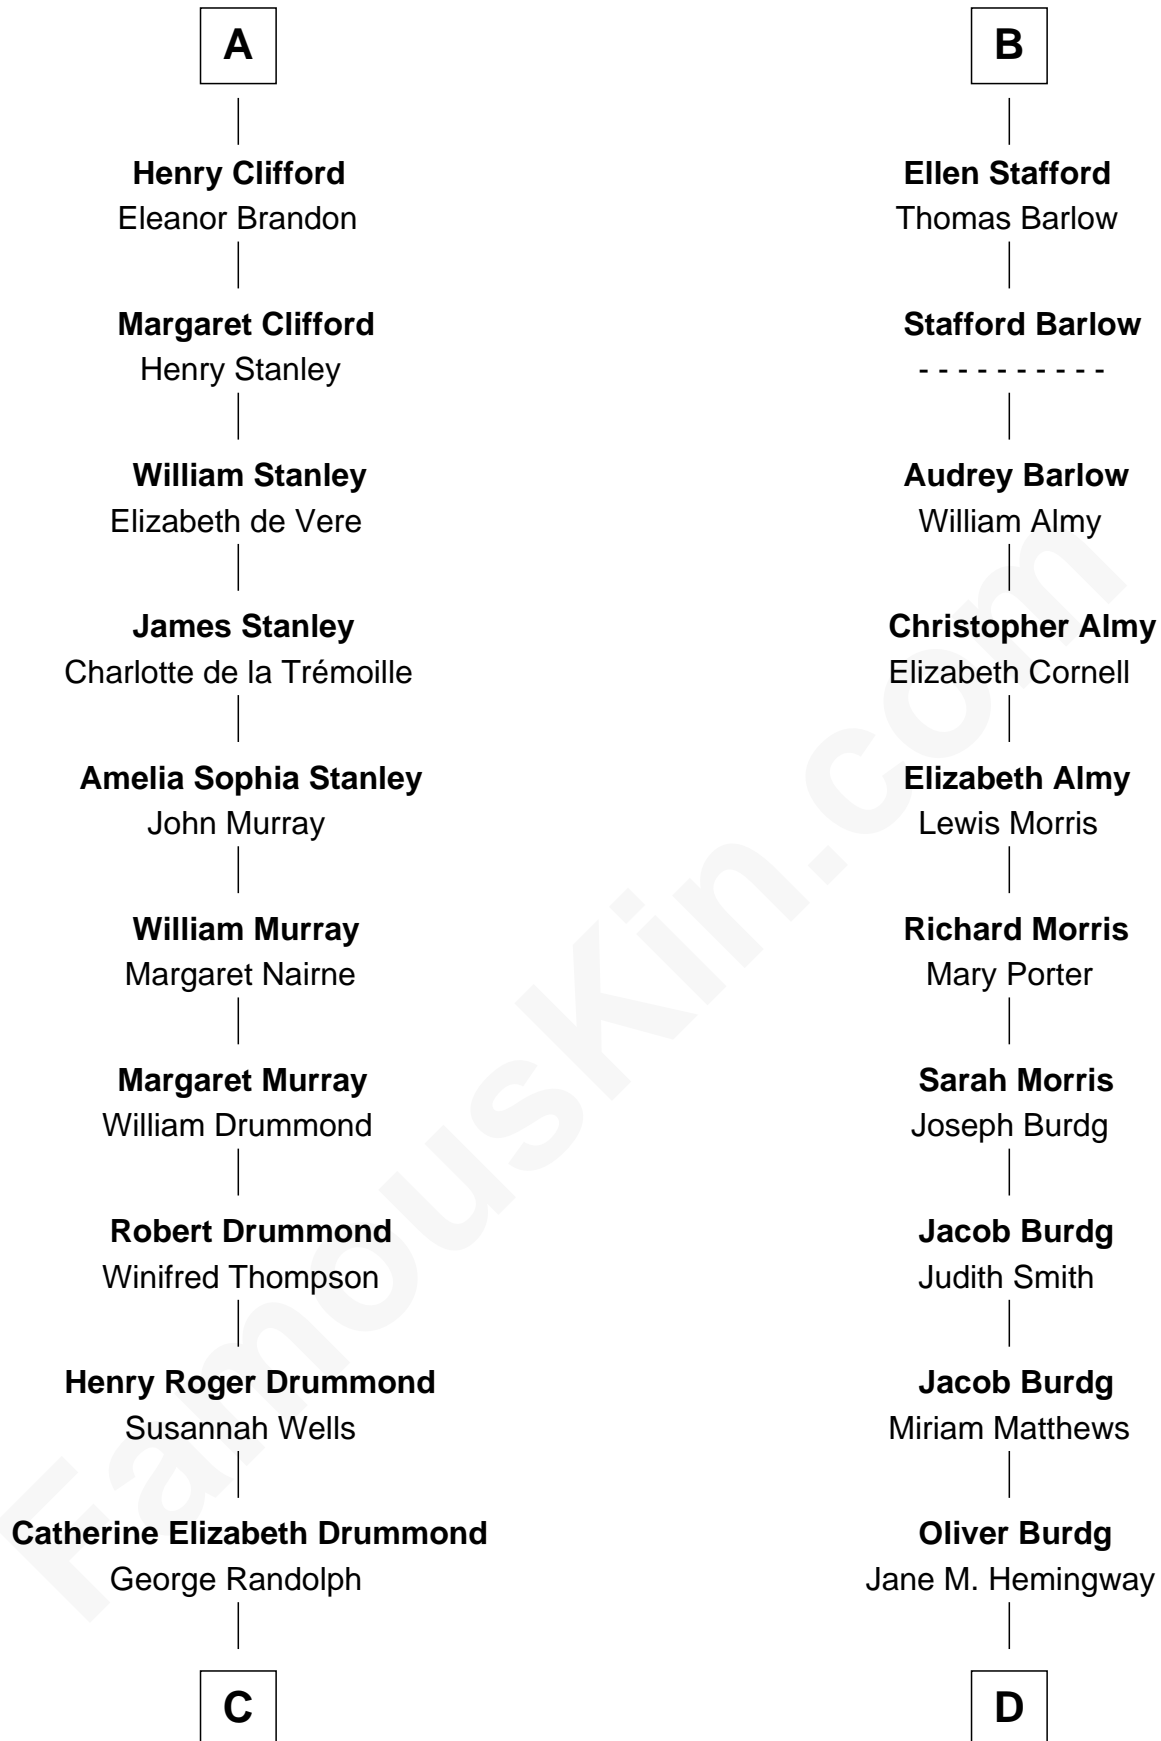

FamousKin.com
Relationship Chart of
Hugh Grant
Movie Actor

19th cousin 2 times removed of
Richard Nixon
37th U.S. President

C

Cyril Randolph
Frances Selina Hervey

Felton George Randolph
Emily Margaret Nepean

Margaret Isobel Randolph
John Cassilis MacLean

Fynvola Susan MacLean
James Murray Grant

Hugh Grant
Movie Actor

D

Almira Park Burdg
Franklin Milhous

Hannah Milhous
Francis Anthony Nixon

Richard Nixon
37th U.S. President