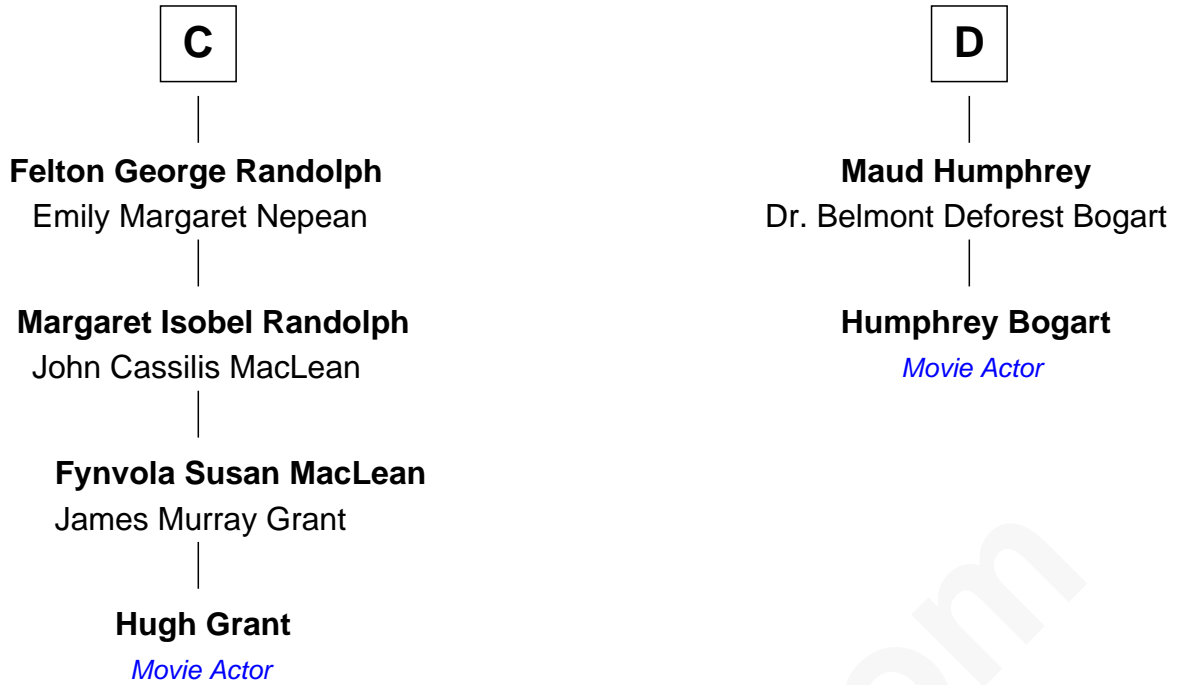

# FamousKin.com Relationship Chart of

**Hugh Grant**

*Movie Actor*

18th cousin 2 times removed of

**Humphrey Bogart**

*Movie Actor*

**Sir John Grey**

Avice Marmion

**Sir Robert Grey**  
Lora de St. Quintin

**Elizabeth Grey**  
Henry FitzHugh

**Eleanor Fitzhugh**  
Sir Henry Bromflete

**Margaret Bromflete**  
John Clifford

**Henry Clifford**  
Anne St. John

**Henry Clifford**  
Margaret Percy

**Henry Clifford**  
Eleanor Brandon

**A**

**Maud Grey**

Sir Thomas Harcourt

**Sir Thomas Harcourt**  
Jane Fraunceys

**Sir Richard Harcourt**  
Edith St. Clair

**Alice Harcourt**  
William Bessiles

**Elizabeth Bessiles**  
Richard Fettiplace

**Anne Fettiplace**  
Edward Purefoy

**Mary Purefoy**  
Thomas Thorne

**B**

FamousKin.com