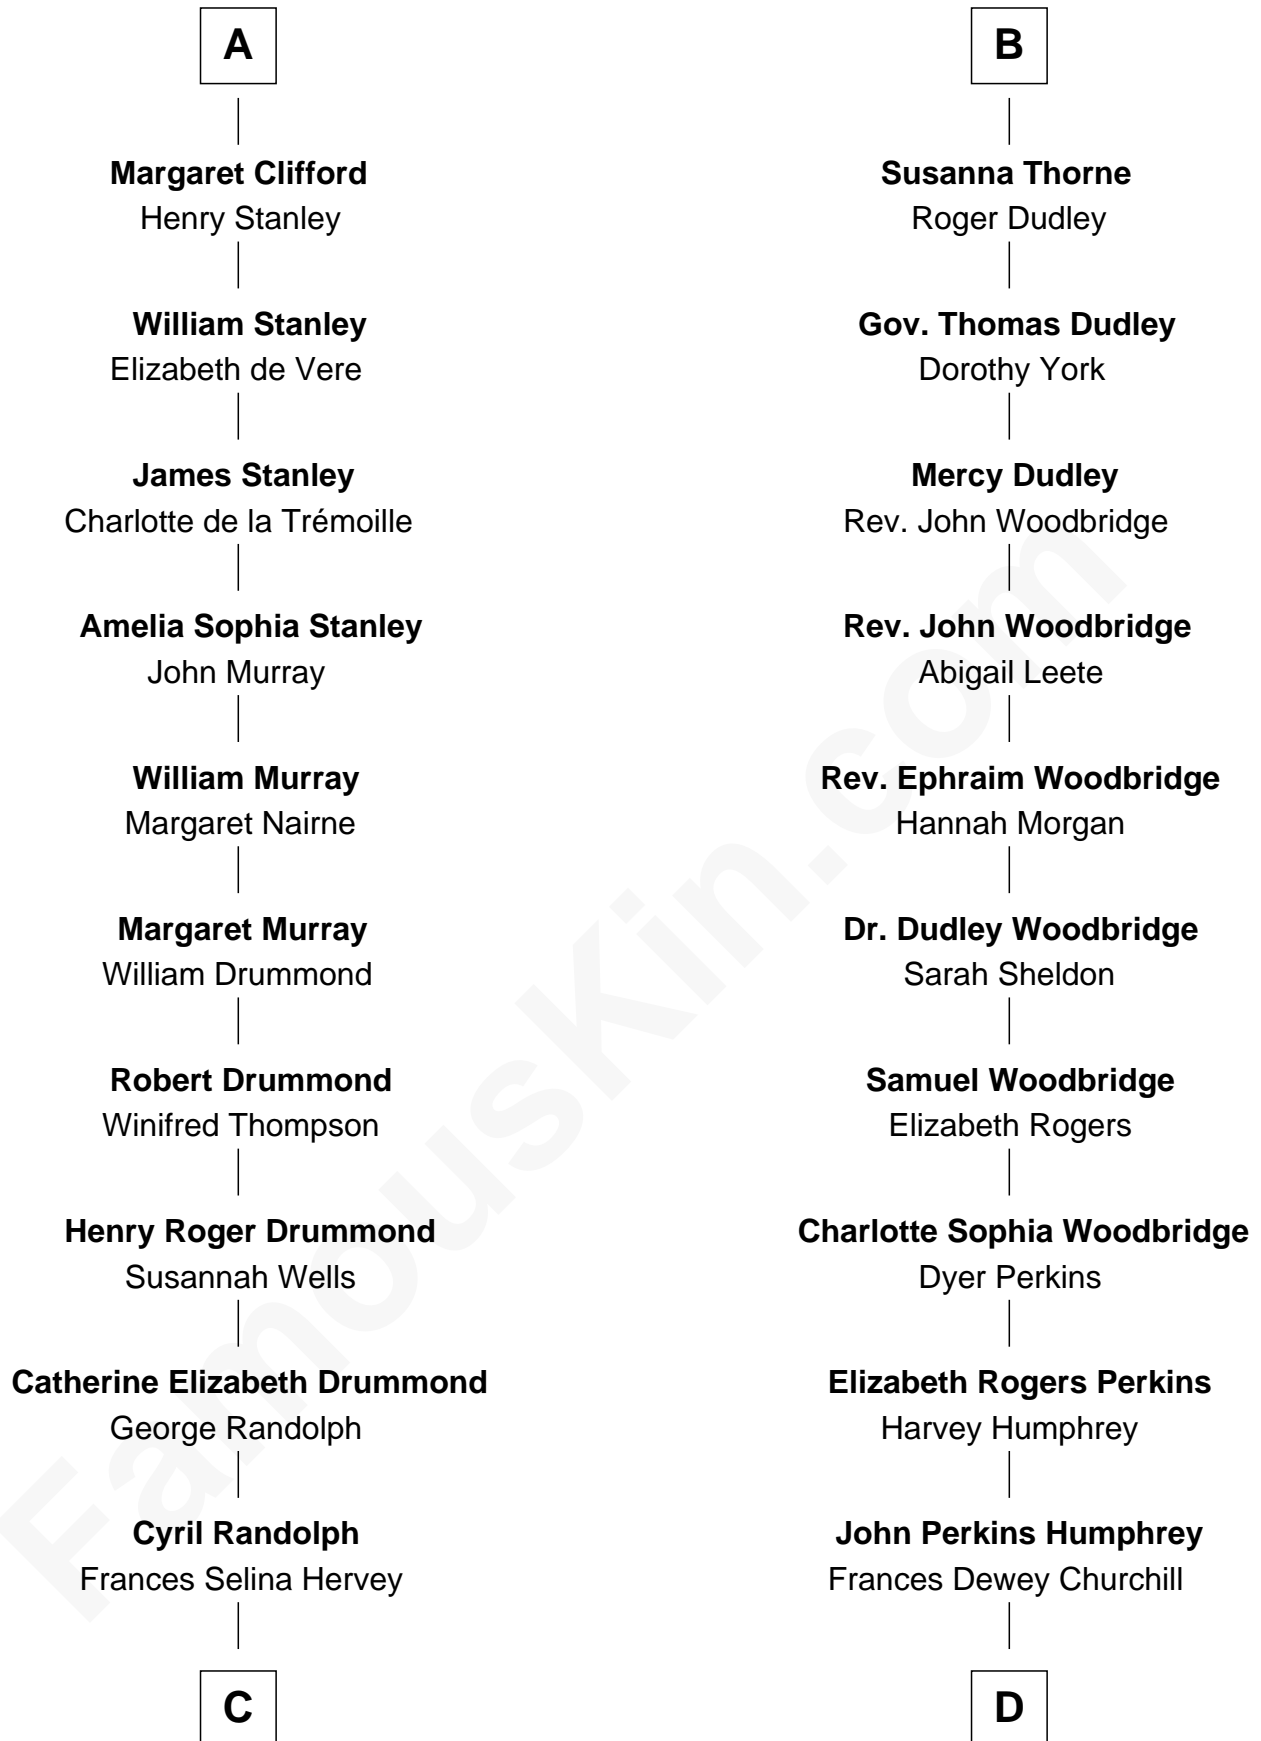

# FamousKin.com Relationship Chart of

**Hugh Grant**

*Movie Actor*

18th cousin 2 times removed of

**Humphrey Bogart**

*Movie Actor*

**Sir John Grey**

Avice Marmion

**Sir Robert Grey**  
Lora de St. Quintin

**Elizabeth Grey**  
Henry FitzHugh

**Eleanor Fitzhugh**  
Sir Henry Bromflete

**Margaret Bromflete**  
John Clifford

**Henry Clifford**  
Anne St. John

**Henry Clifford**  
Margaret Percy

**Henry Clifford**  
Eleanor Brandon

**A**

**Maud Grey**

Sir Thomas Harcourt

**Sir Thomas Harcourt**  
Jane Fraunceys

**Sir Richard Harcourt**  
Edith St. Clair

**Alice Harcourt**  
William Bessiles

**Elizabeth Bessiles**  
Richard Fettiplace

**Anne Fettiplace**  
Edward Purefoy

**Mary Purefoy**  
Thomas Thorne

**B**

FamousKin.com