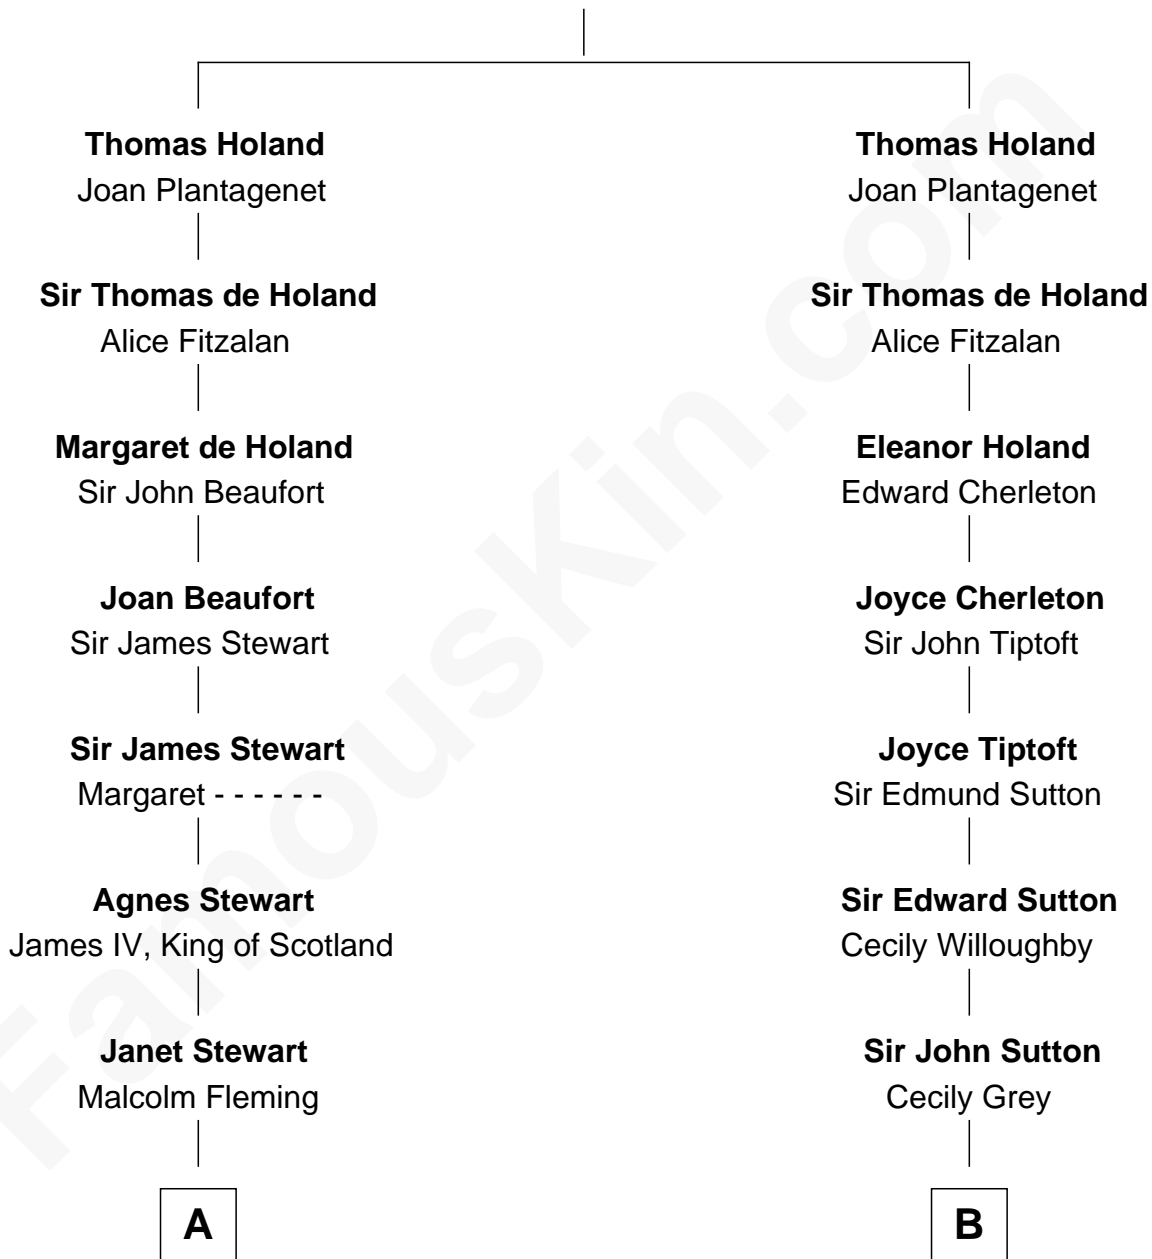

# FamousKin.com Relationship Chart of

**Hugh Grant**  
*Movie Actor*

19th cousin 2 times removed of

**Humphrey Bogart**  
*Movie Actor*

**Sir Robert de Holland**  
Maude la Zouche

**C**

**Cyril Randolph**  
Frances Selina Hervey

**Felton George Randolph**  
Emily Margaret Nepean

**Margaret Isobel Randolph**  
John Cassilis MacLean

**Fynvola Susan MacLean**  
James Murray Grant

**Hugh Grant**  
*Movie Actor*

**D**

**John Perkins Humphrey**  
Frances Dewey Churchill

**Maud Humphrey**  
Dr. Belmont Deforest Bogart

**Humphrey Bogart**  
*Movie Actor*

FamousKin.com