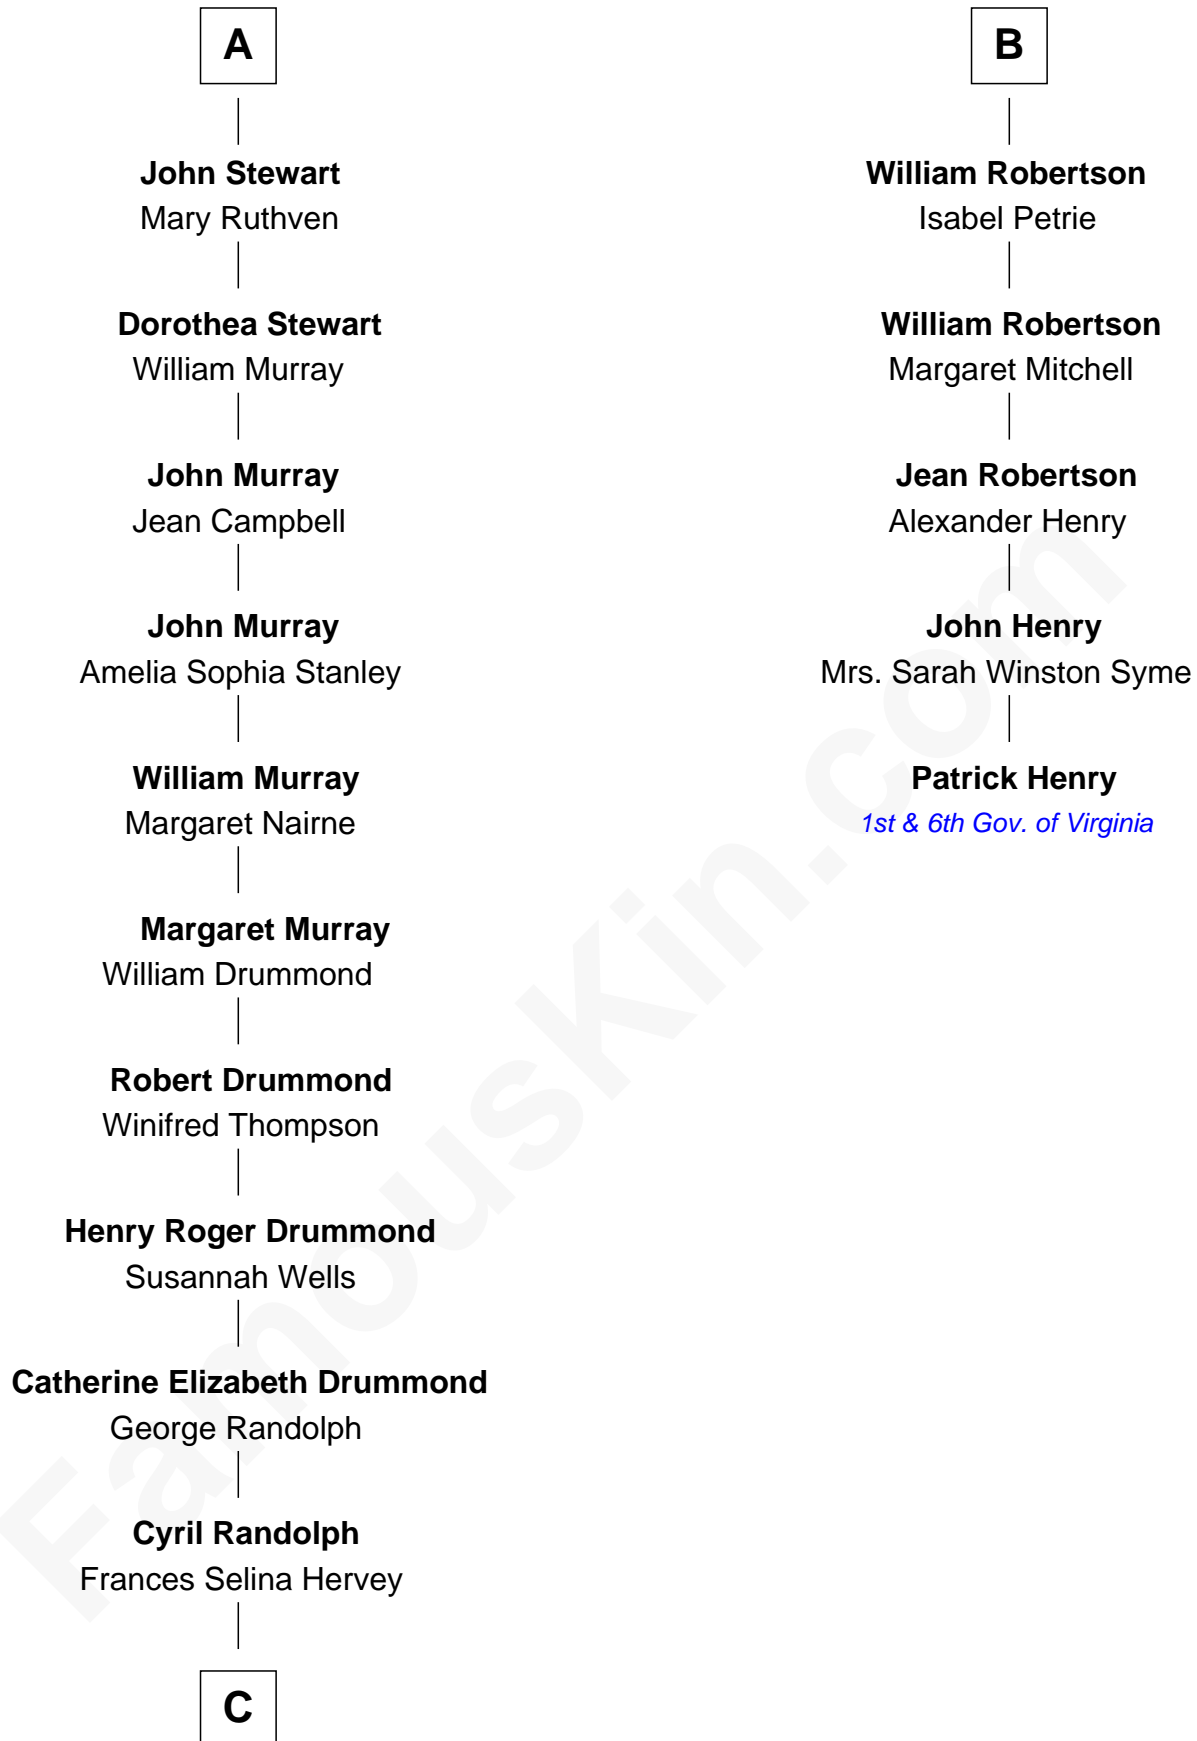

# FamousKin.com Relationship Chart of

**Hugh Grant**  
*Movie Actor*

11th cousin 9 times removed of

**Patrick Henry**

*1st and 6th Governor of Virginia*

**C**

—  
**Felton George Randolph**

Emily Margaret Nepean

—  
**Margaret Isobel Randolph**

John Cassilis MacLean

—  
**Fynvola Susan MacLean**

James Murray Grant

—  
**Hugh Grant**

*Movie Actor*

FamousKin.com