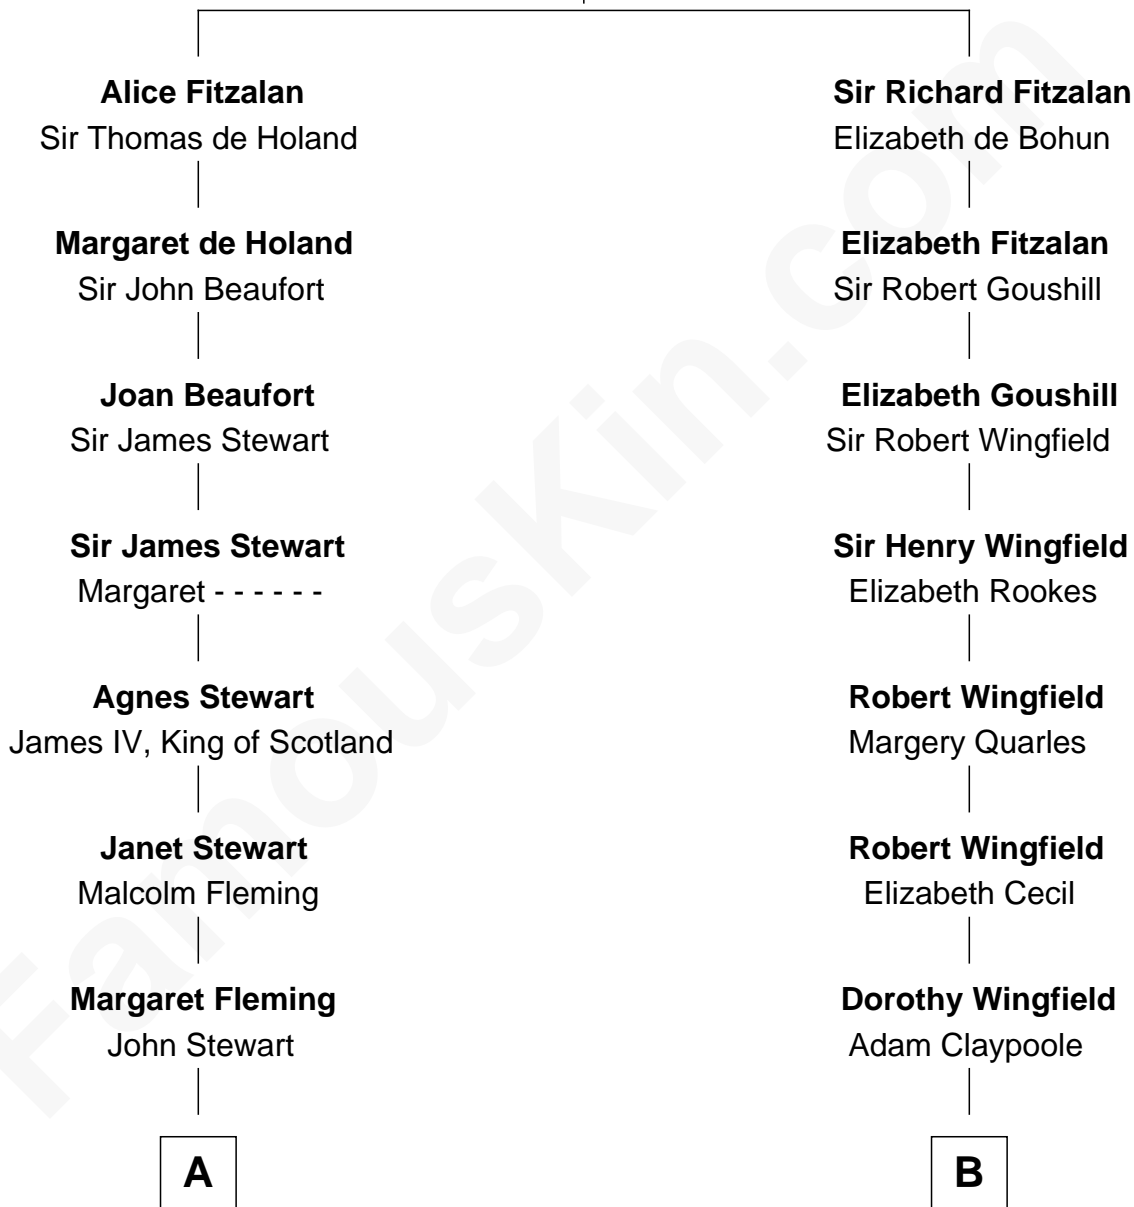

FamousKin.com Relationship Chart of

Hugh Grant

Movie Actor

16th cousin 4 times removed of

Gloria Vanderbilt

Fashion Designer

Richard Fitzalan
Eleanor Plantagenet

C

—
Felton George Randolph

Emily Margaret Nepean

—
Margaret Isobel Randolph

John Cassilis MacLean

—
Fynvola Susan MacLean

James Murray Grant

—
Hugh Grant

Movie Actor