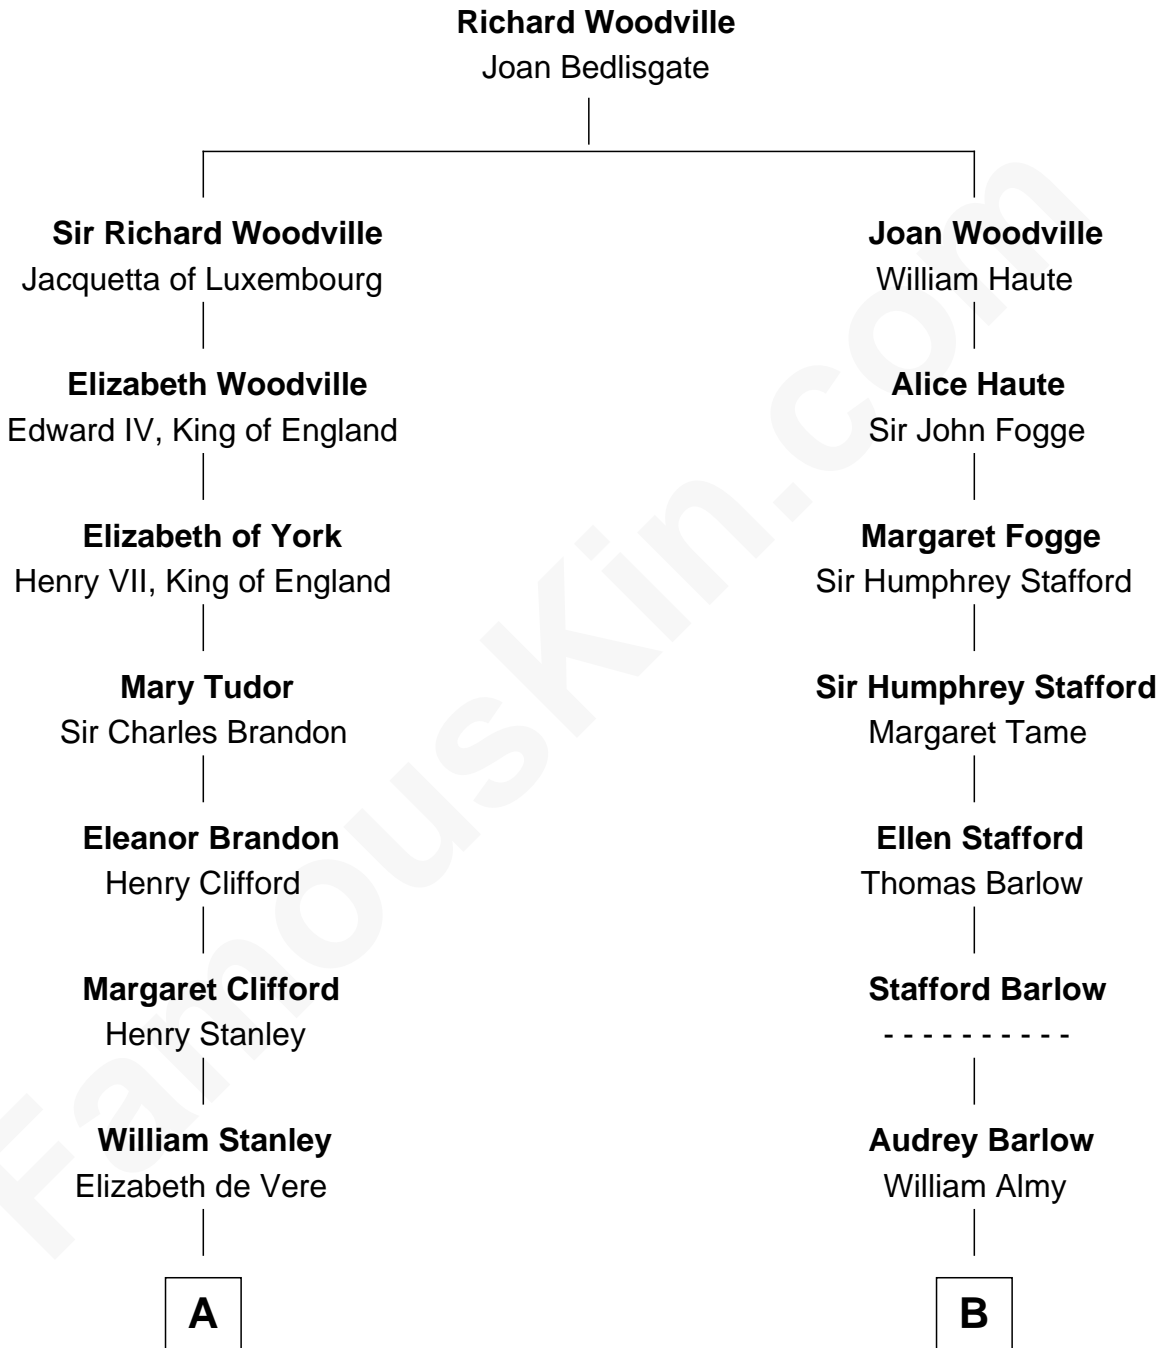

FamousKin.com Relationship Chart of

Hugh Grant

Movie Actor

10th cousin 8 times removed of

William Greene

2nd Governor of Rhode Island

C

Fynvola Susan MacLean