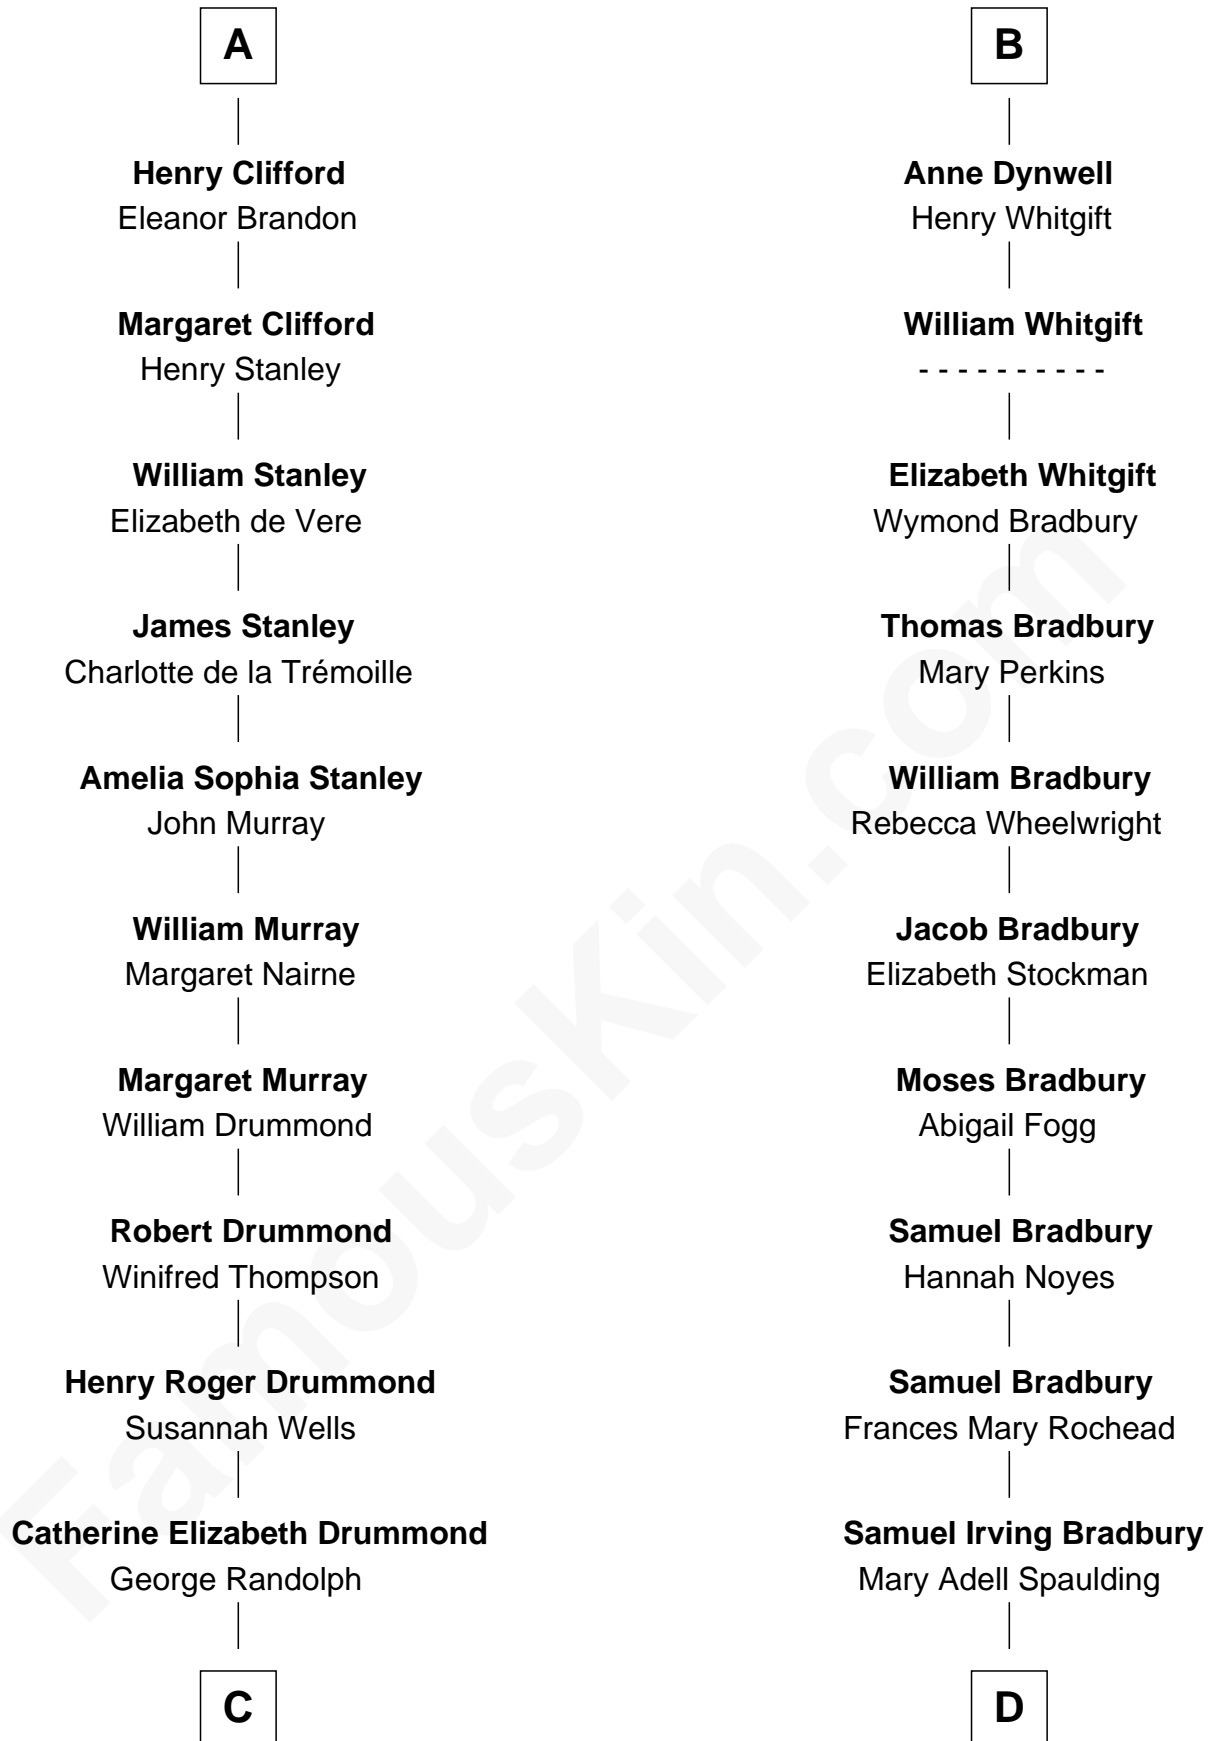

FamousKin.com

Relationship Chart of

Hugh Grant

Movie Actor

19th cousin 2 times removed of

Ray Bradbury

Author of The Martian Chronicles

C