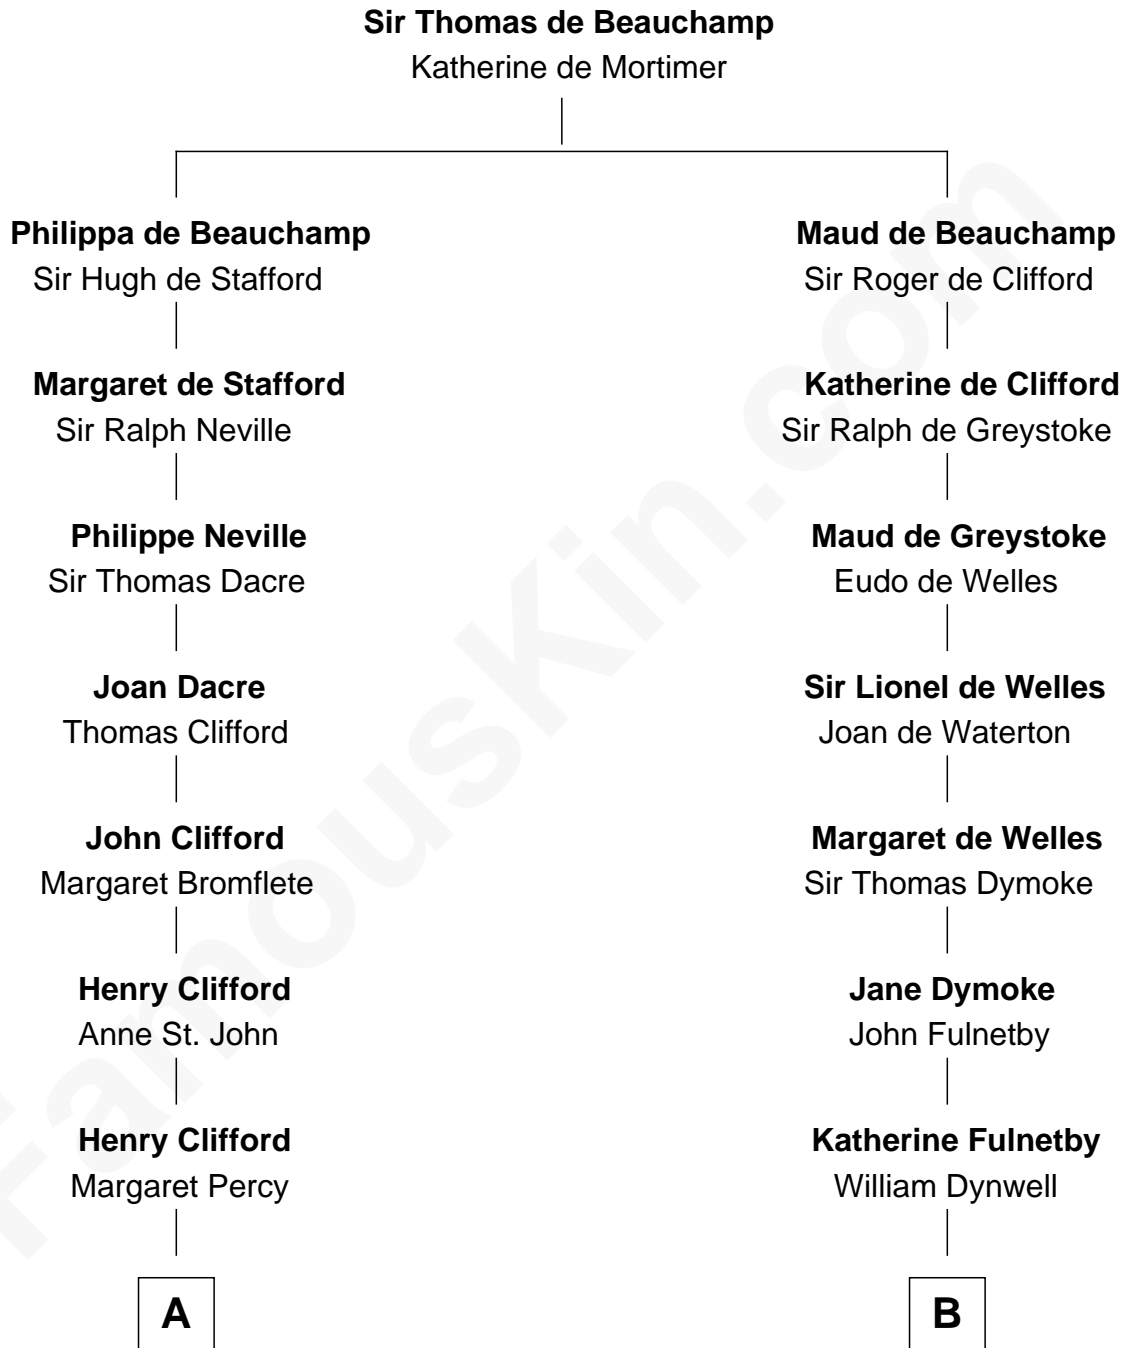

FamousKin.com

Relationship Chart of

Hugh Grant

Movie Actor

19th cousin 2 times removed of

Ray Bradbury

Author of The Martian Chronicles

C

Cyril Randolph
Frances Selina Hervey

Felton George Randolph
Emily Margaret Nepean

Margaret Isobel Randolph
John Cassilis MacLean

Fynvola Susan MacLean
James Murray Grant

Hugh Grant
Movie Actor

D

Samuel Hinkston Bradbury
Minnie Alice Davis