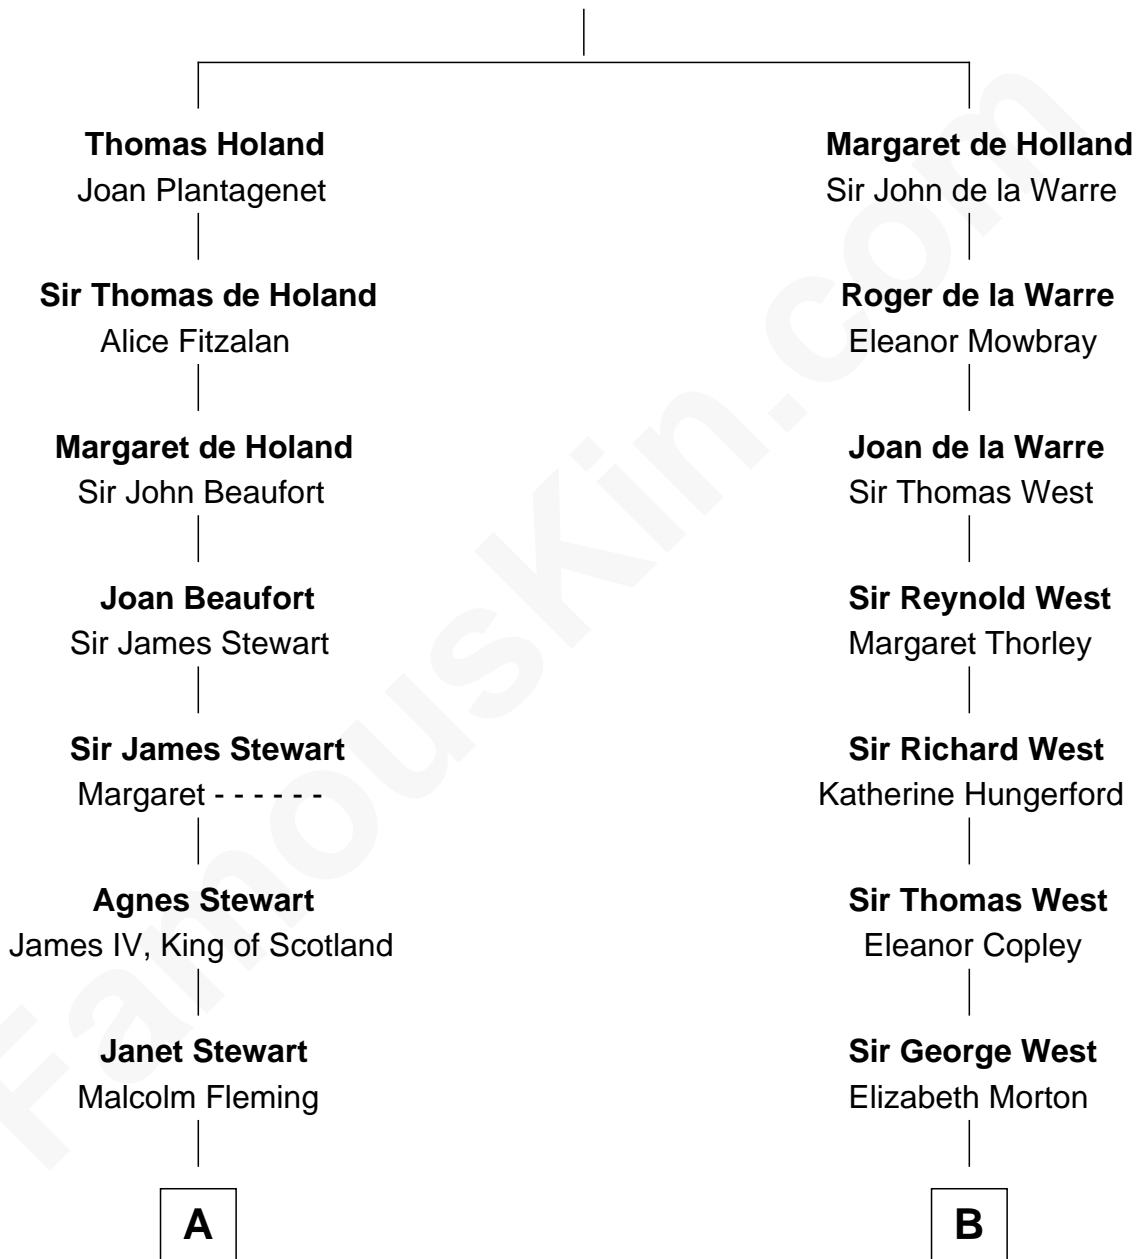

# FamousKin.com Relationship Chart of

**Hugh Grant**

*Movie Actor*

19th cousin 2 times removed of

**Ray Bradbury**

*Author of The Martian Chronicles*

**Sir Robert de Holland**

Maude la Zouche

**C**

**Cyril Randolph**  
Frances Selina Hervey

**Felton George Randolph**  
Emily Margaret Nepean

**Margaret Isobel Randolph**  
John Cassilis MacLean

**Fynvola Susan MacLean**  
James Murray Grant

**Hugh Grant**  
*Movie Actor*

**D**

**Samuel Hinkston Bradbury**  
Minnie Alice Davis

**Leonard Spaulding Bradbury**  
Esther Marie Moberg

**Ray Bradbury**  
*Author of The Martian Chronicles*

FamousKin.com