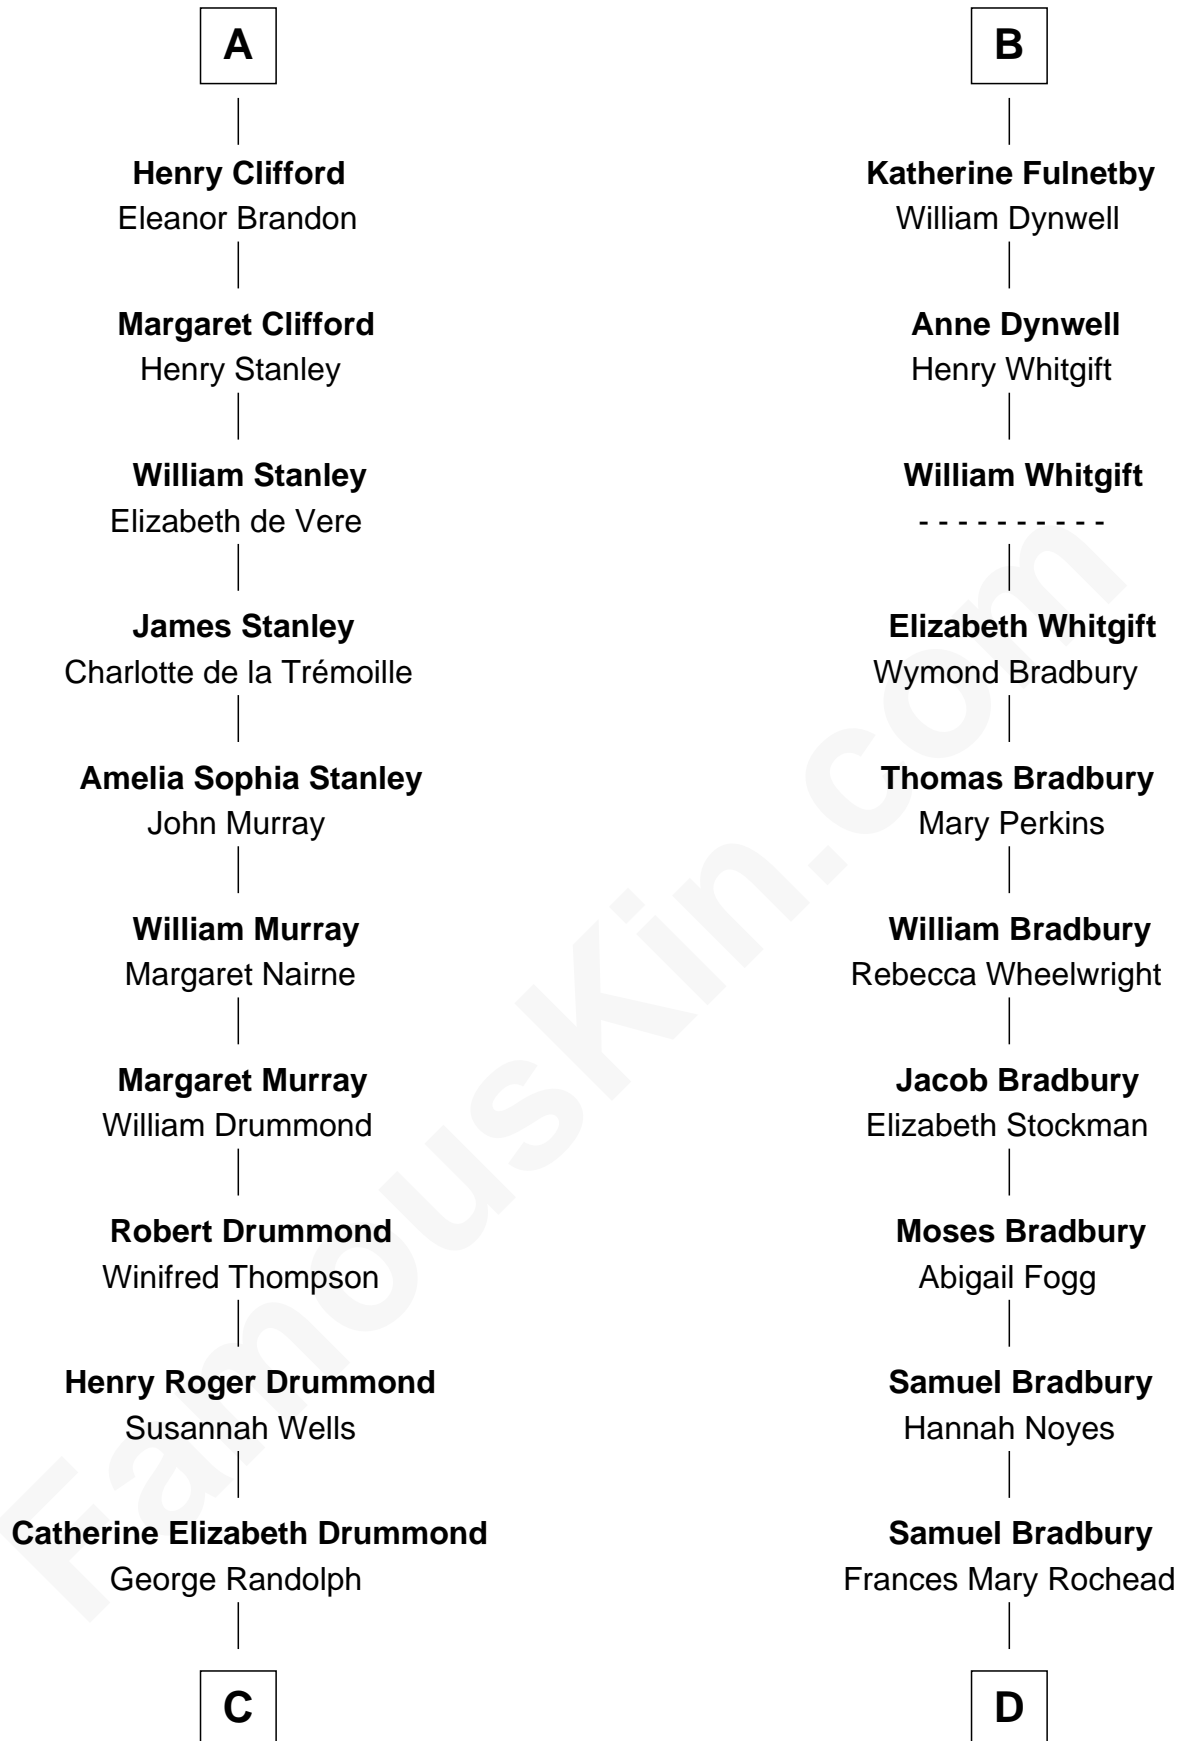

FamousKin.com Relationship Chart of

Hugh Grant

Movie Actor

20th cousin 1 time removed of

Ray Bradbury

Author of The Martian Chronicles

Sir Maurice de Berkeley

Eve la Zouche

Joan de Waterton

Margaret de Welles

Sir Thomas Dymoke

Jane Dymoke

John Fulnetby

B

C

Cyril Randolph
Frances Selina Hervey