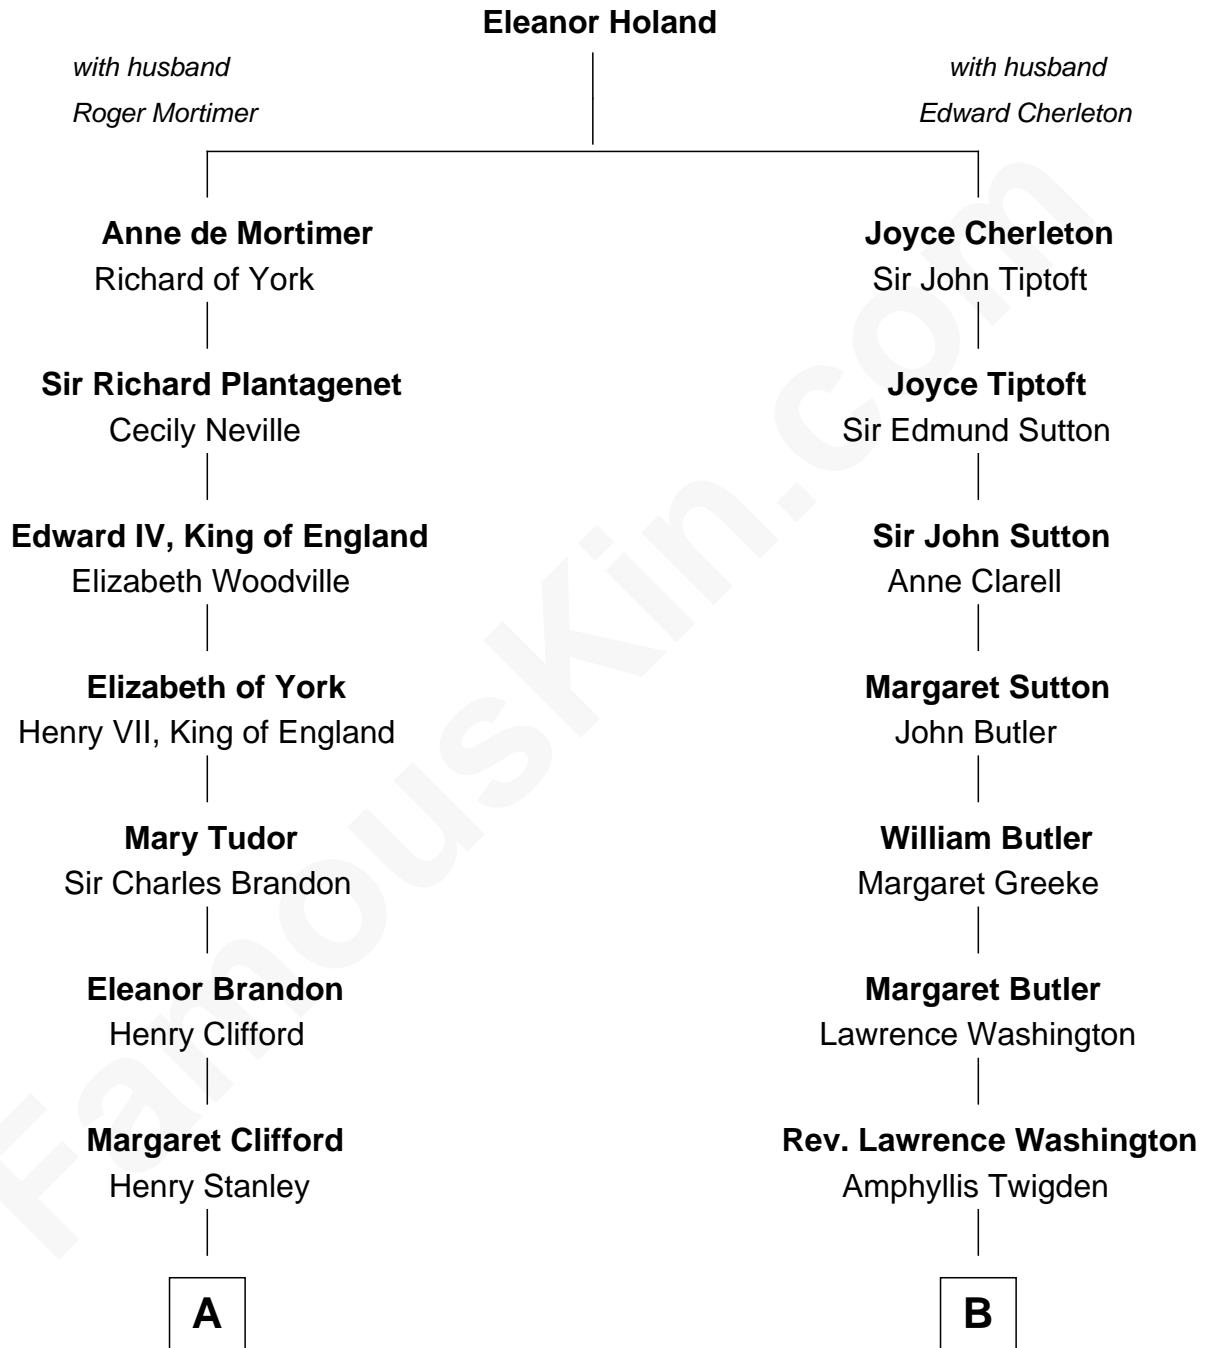

FamousKin.com
Relationship Chart of
Hugh Grant
Movie Actor

10th cousin 9 times removed of
George Washington
1st U.S. President

C

—
Margaret Isobel Randolph

John Cassilis MacLean

—
Fynvola Susan MacLean

James Murray Grant