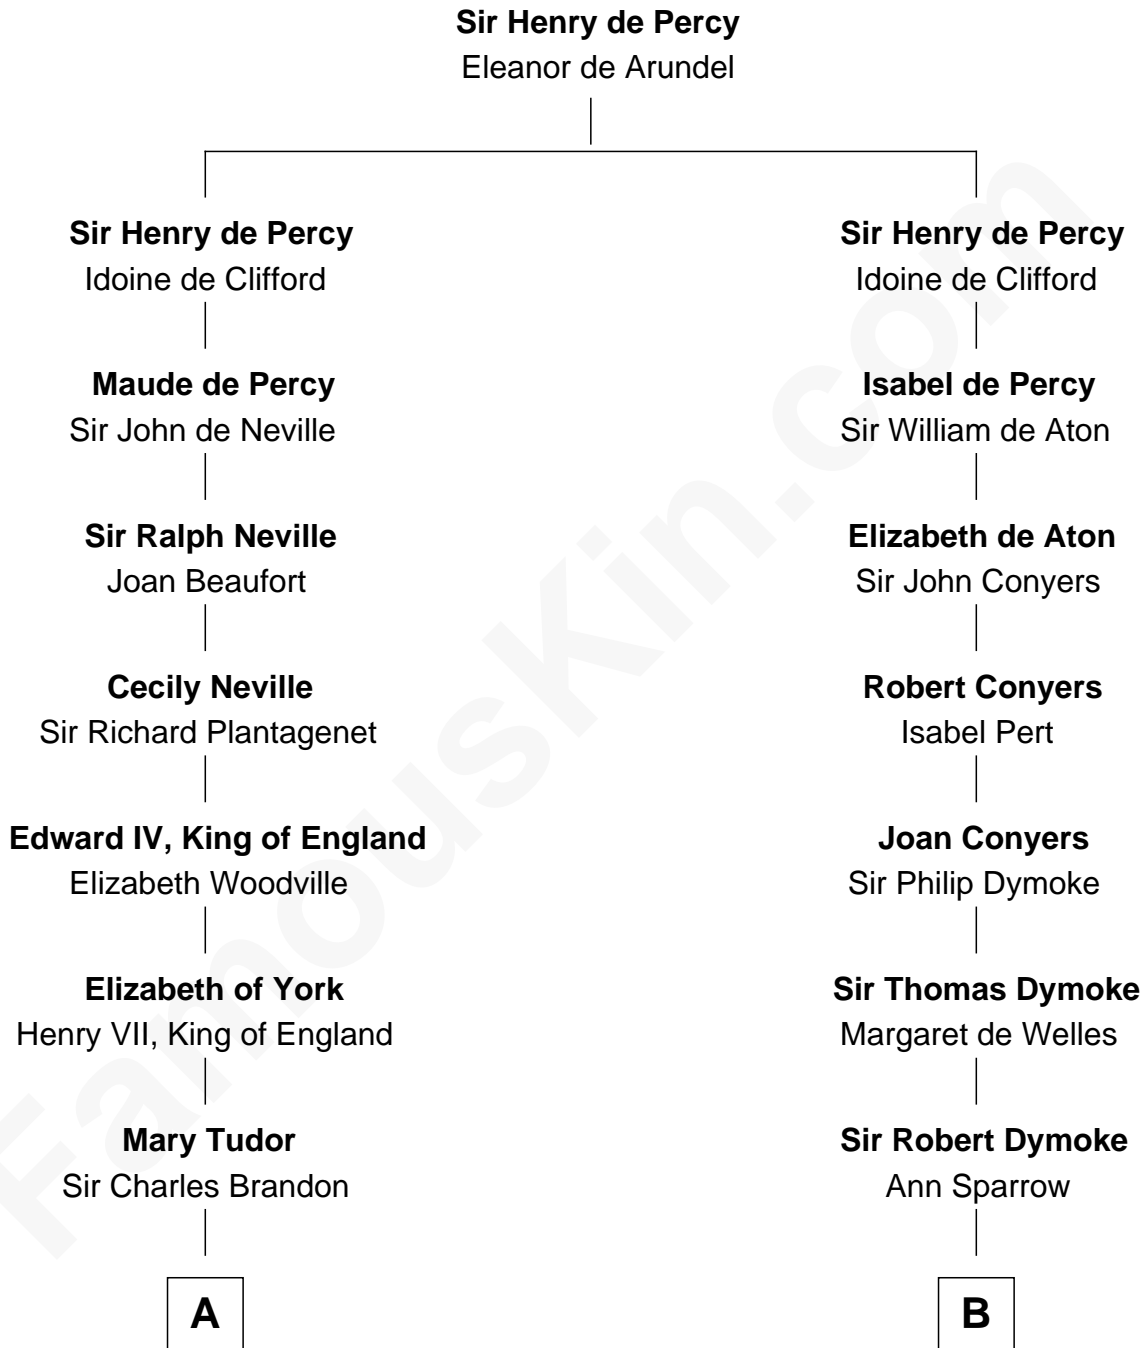

FamousKin.com Relationship Chart of

Hugh Grant
Movie Actor

14th cousin 7 times removed of

George Washington
1st U.S. President

C

—
Cyril Randolph

Frances Selina Hervey

—
Felton George Randolph

Emily Margaret Nepean

—
Margaret Isobel Randolph

John Cassilis MacLean

—
Fynvola Susan MacLean

James Murray Grant

—
Hugh Grant

Movie Actor

FamousKin.com