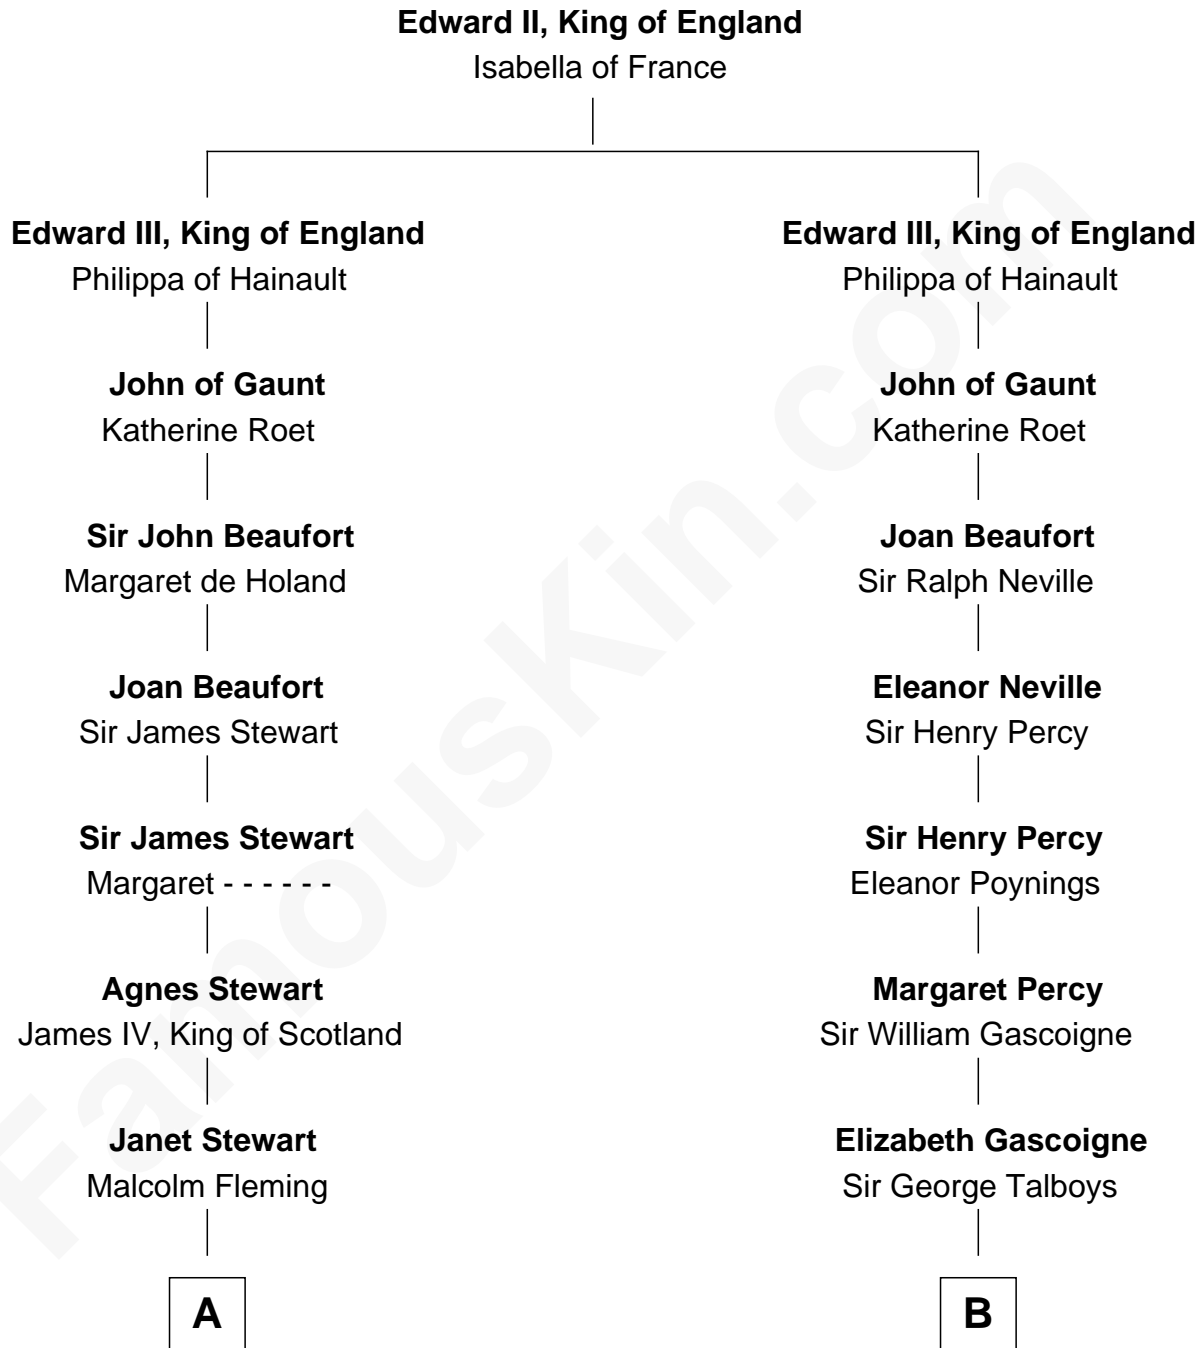

# FamousKin.com Relationship Chart of

**Hugh Grant**  
*Movie Actor*

14th cousin 7 times removed of

**George Washington**  
*1st U.S. President*

**C**

—  
**Cyril Randolph**

Frances Selina Hervey

—  
**Felton George Randolph**

Emily Margaret Nepean

—  
**Margaret Isobel Randolph**

John Cassilis MacLean

—  
**Fynvola Susan MacLean**

James Murray Grant

—  
**Hugh Grant**

*Movie Actor*

FamousKin.com