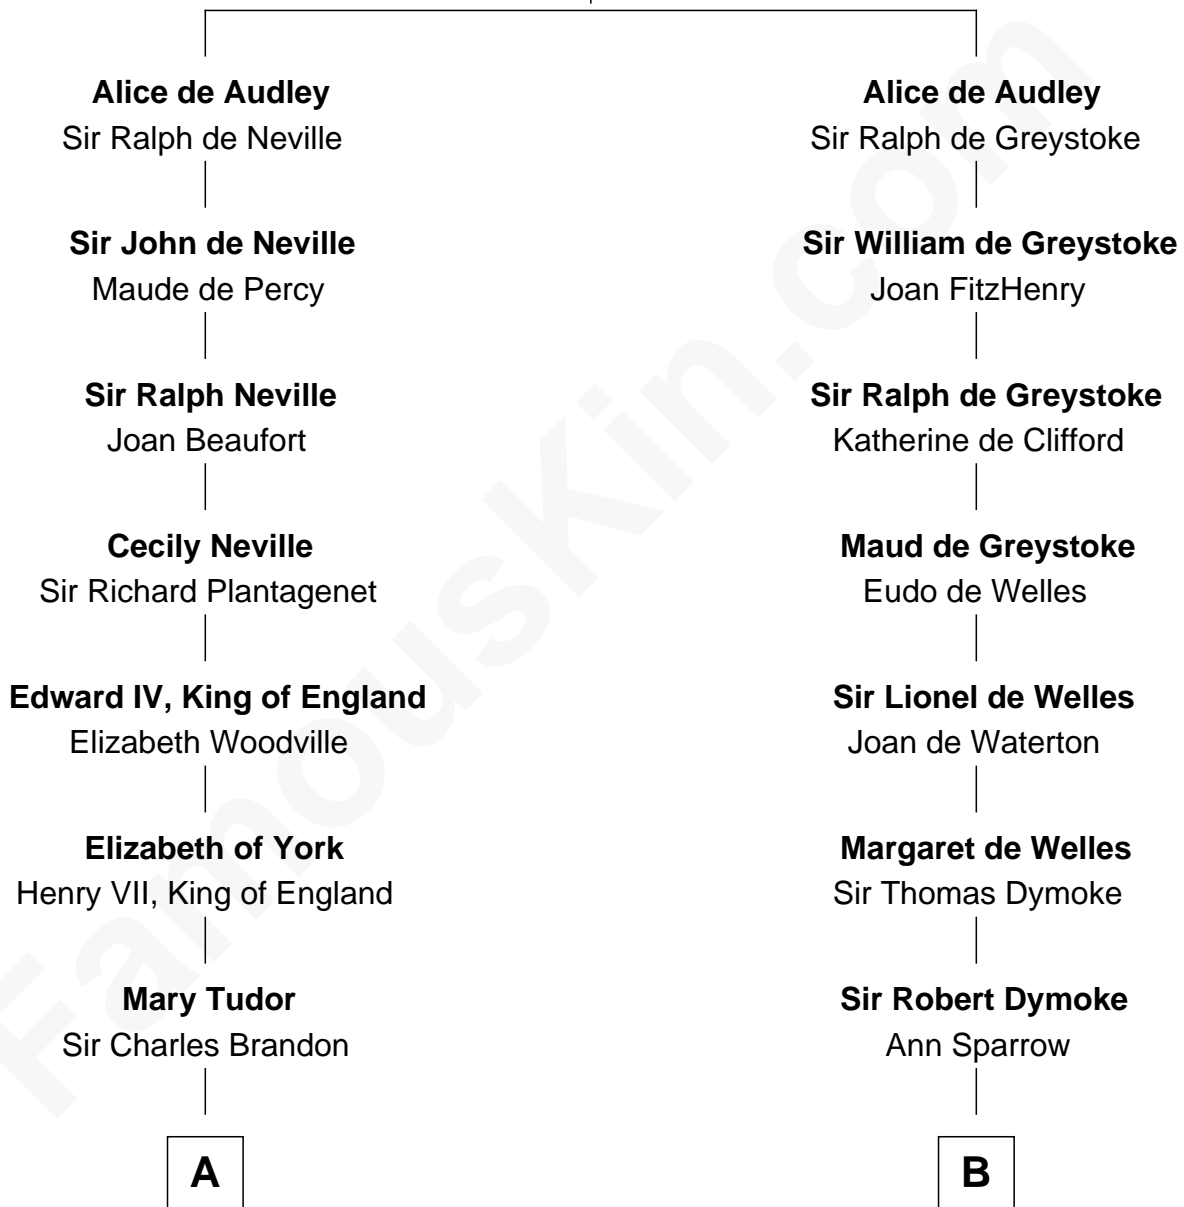

FamousKin.com Relationship Chart of

Hugh Grant
Movie Actor

14th cousin 7 times removed of

George Washington
1st U.S. President

Sir Hugh I de Audley
Iseult de Mortimer

C

—
Cyril Randolph

Frances Selina Hervey

—
Felton George Randolph

Emily Margaret Nepean

—
Margaret Isobel Randolph

John Cassilis MacLean

—
Fynvola Susan MacLean

James Murray Grant

—
Hugh Grant

Movie Actor