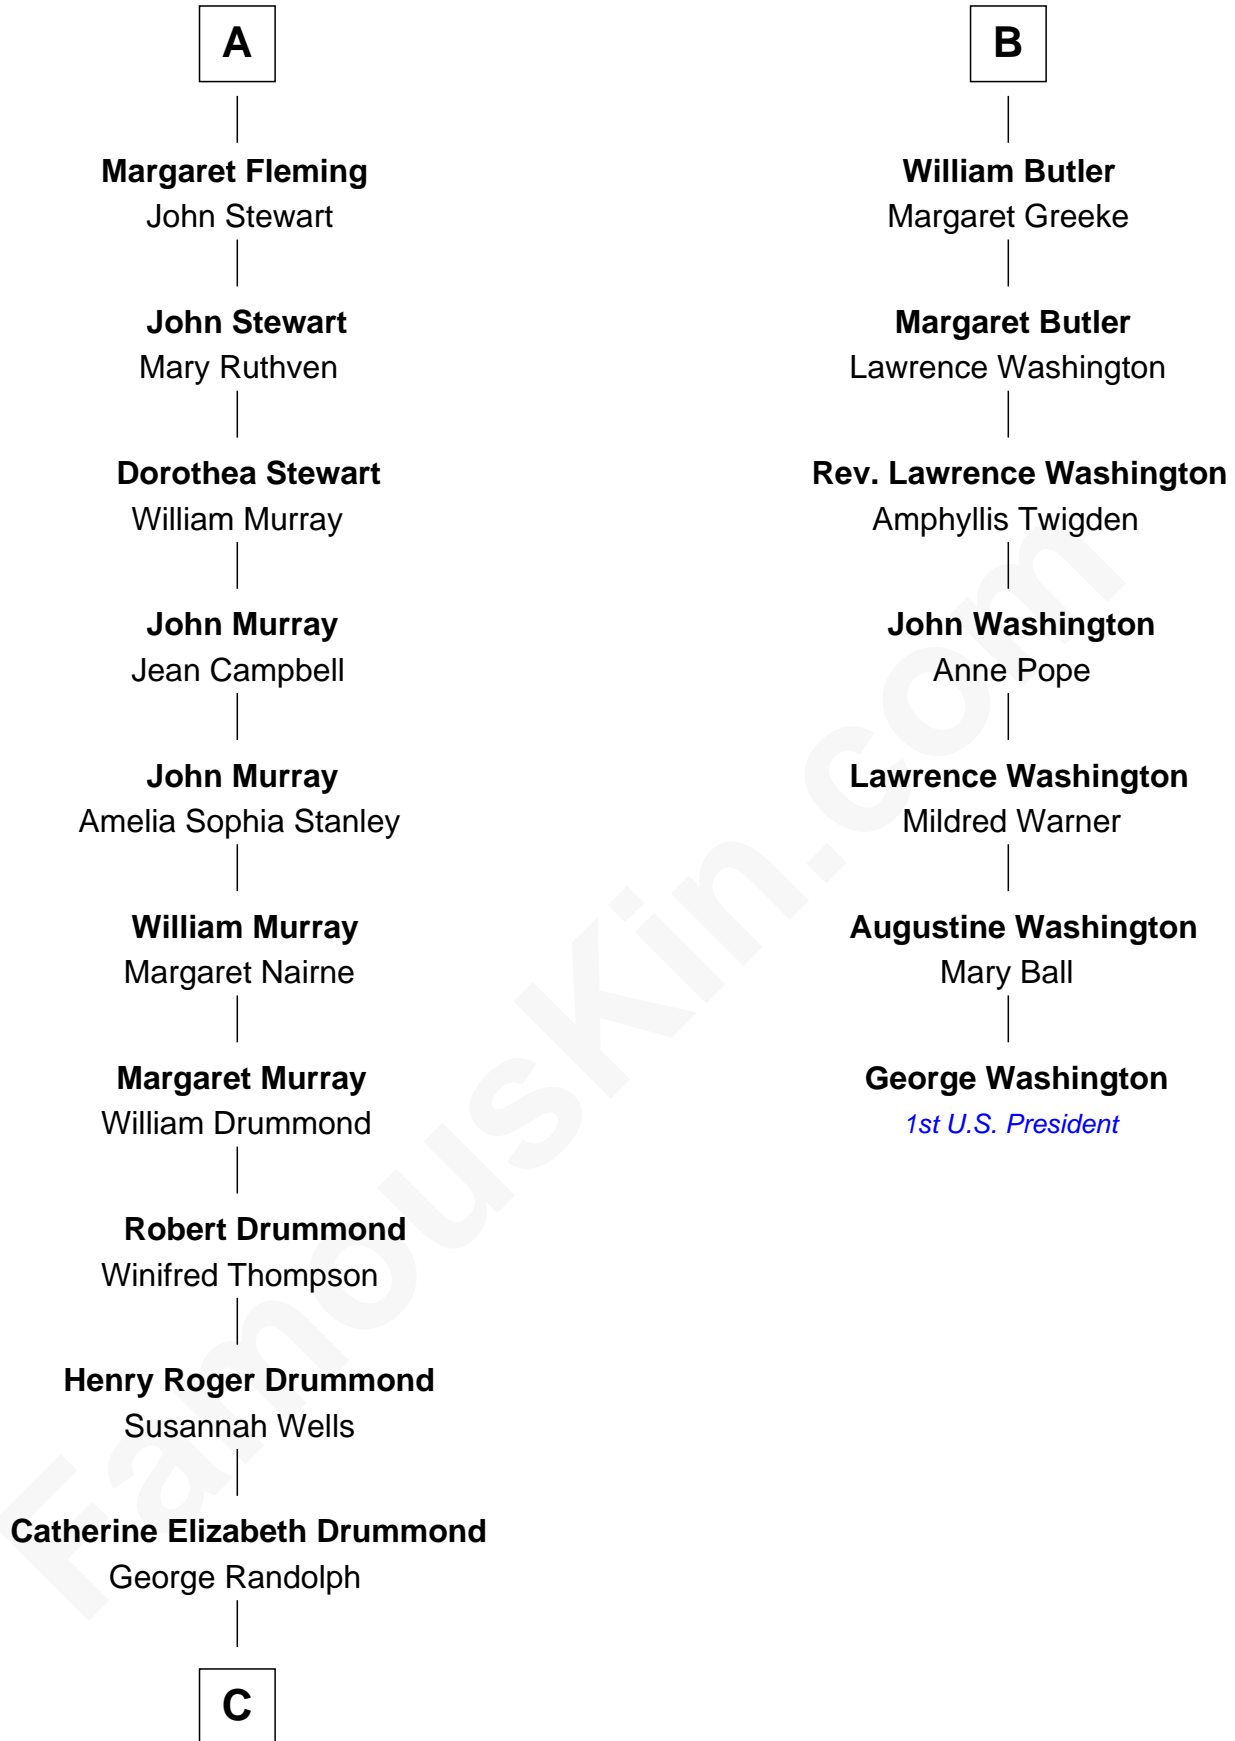

FamousKin.com Relationship Chart of

Hugh Grant
Movie Actor

13th cousin 8 times removed of

George Washington
1st U.S. President

Edmund Fitzalan
Alice de Warenne

Richard Fitzalan
Eleanor Plantagenet

Alice Fitzalan
Sir Thomas de Holand

Margaret de Holand
Sir John Beaufort

Joan Beaufort
Sir James Stewart

Sir James Stewart
Margaret - - - - -

Agnes Stewart
James IV, King of Scotland

Janet Stewart
Malcolm Fleming

A

Richard Fitzalan
Eleanor Plantagenet

Alice Fitzalan
Sir Thomas de Holand

Eleanor Holand
Edward Cherleton

Joyce Cherleton
Sir John Tiptoft

Joyce Tiptoft
Sir Edmund Sutton

Sir John Sutton
Anne Clarell

Margaret Sutton
John Butler

B

C

—
Cyril Randolph

Frances Selina Hervey

—
Felton George Randolph

Emily Margaret Nepean

—
Margaret Isobel Randolph

John Cassilis MacLean

—
Fynvola Susan MacLean

James Murray Grant