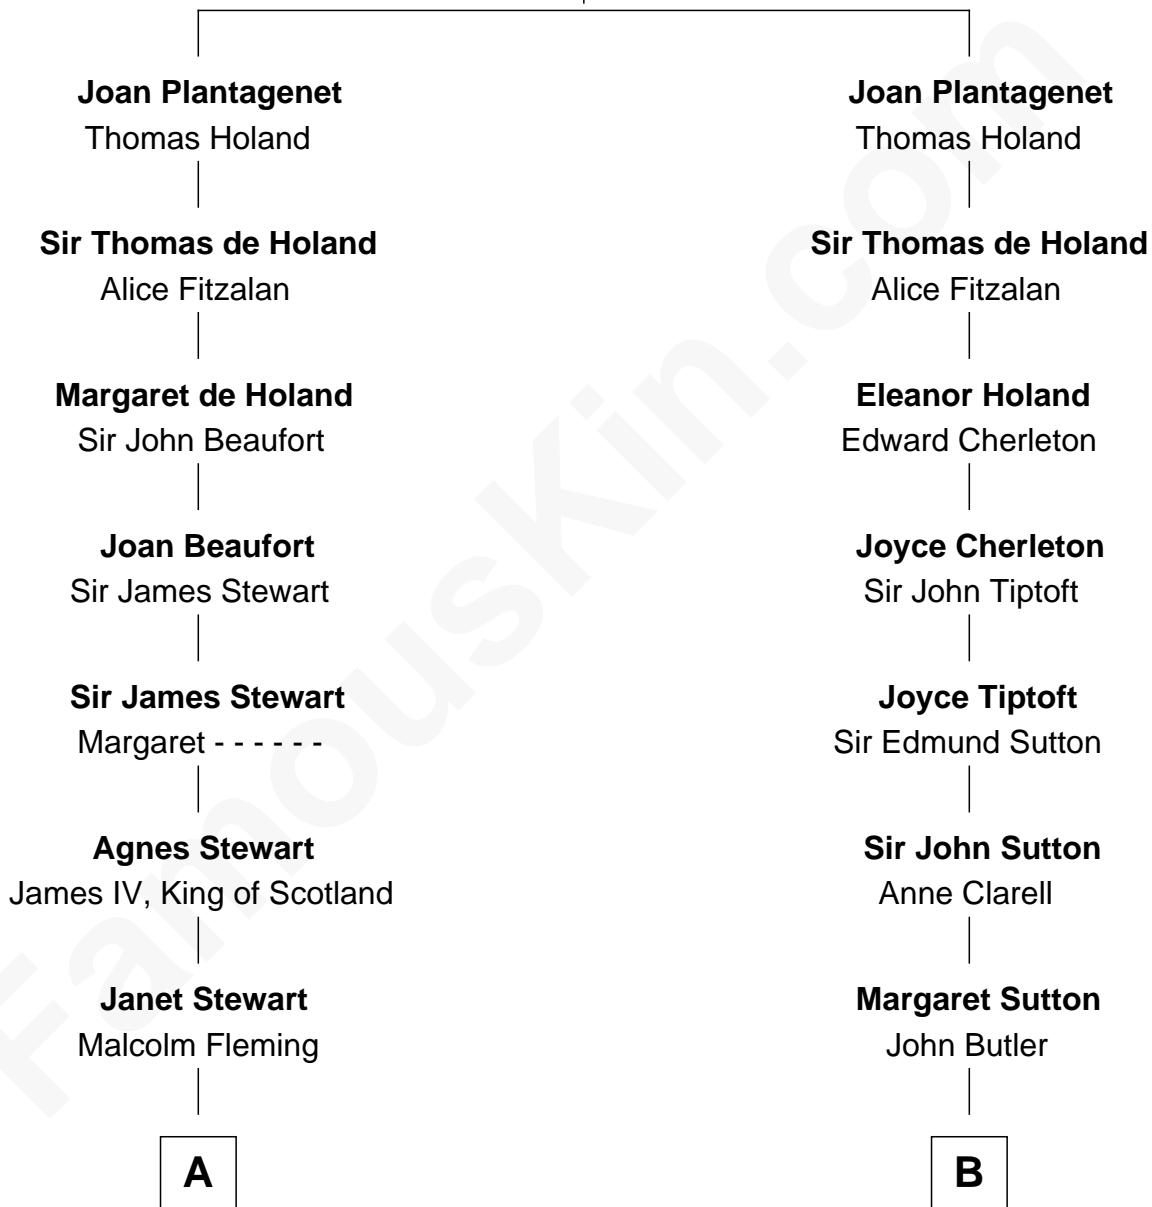

FamousKin.com Relationship Chart of

Hugh Grant
Movie Actor

13th cousin 8 times removed of

George Washington
1st U.S. President

Edmund of Woodstock
Margaret Wake

C

—
Cyril Randolph

Frances Selina Hervey

—
Felton George Randolph

Emily Margaret Nepean

—
Margaret Isobel Randolph

John Cassilis MacLean

—
Fynvola Susan MacLean

James Murray Grant

—
Hugh Grant

Movie Actor