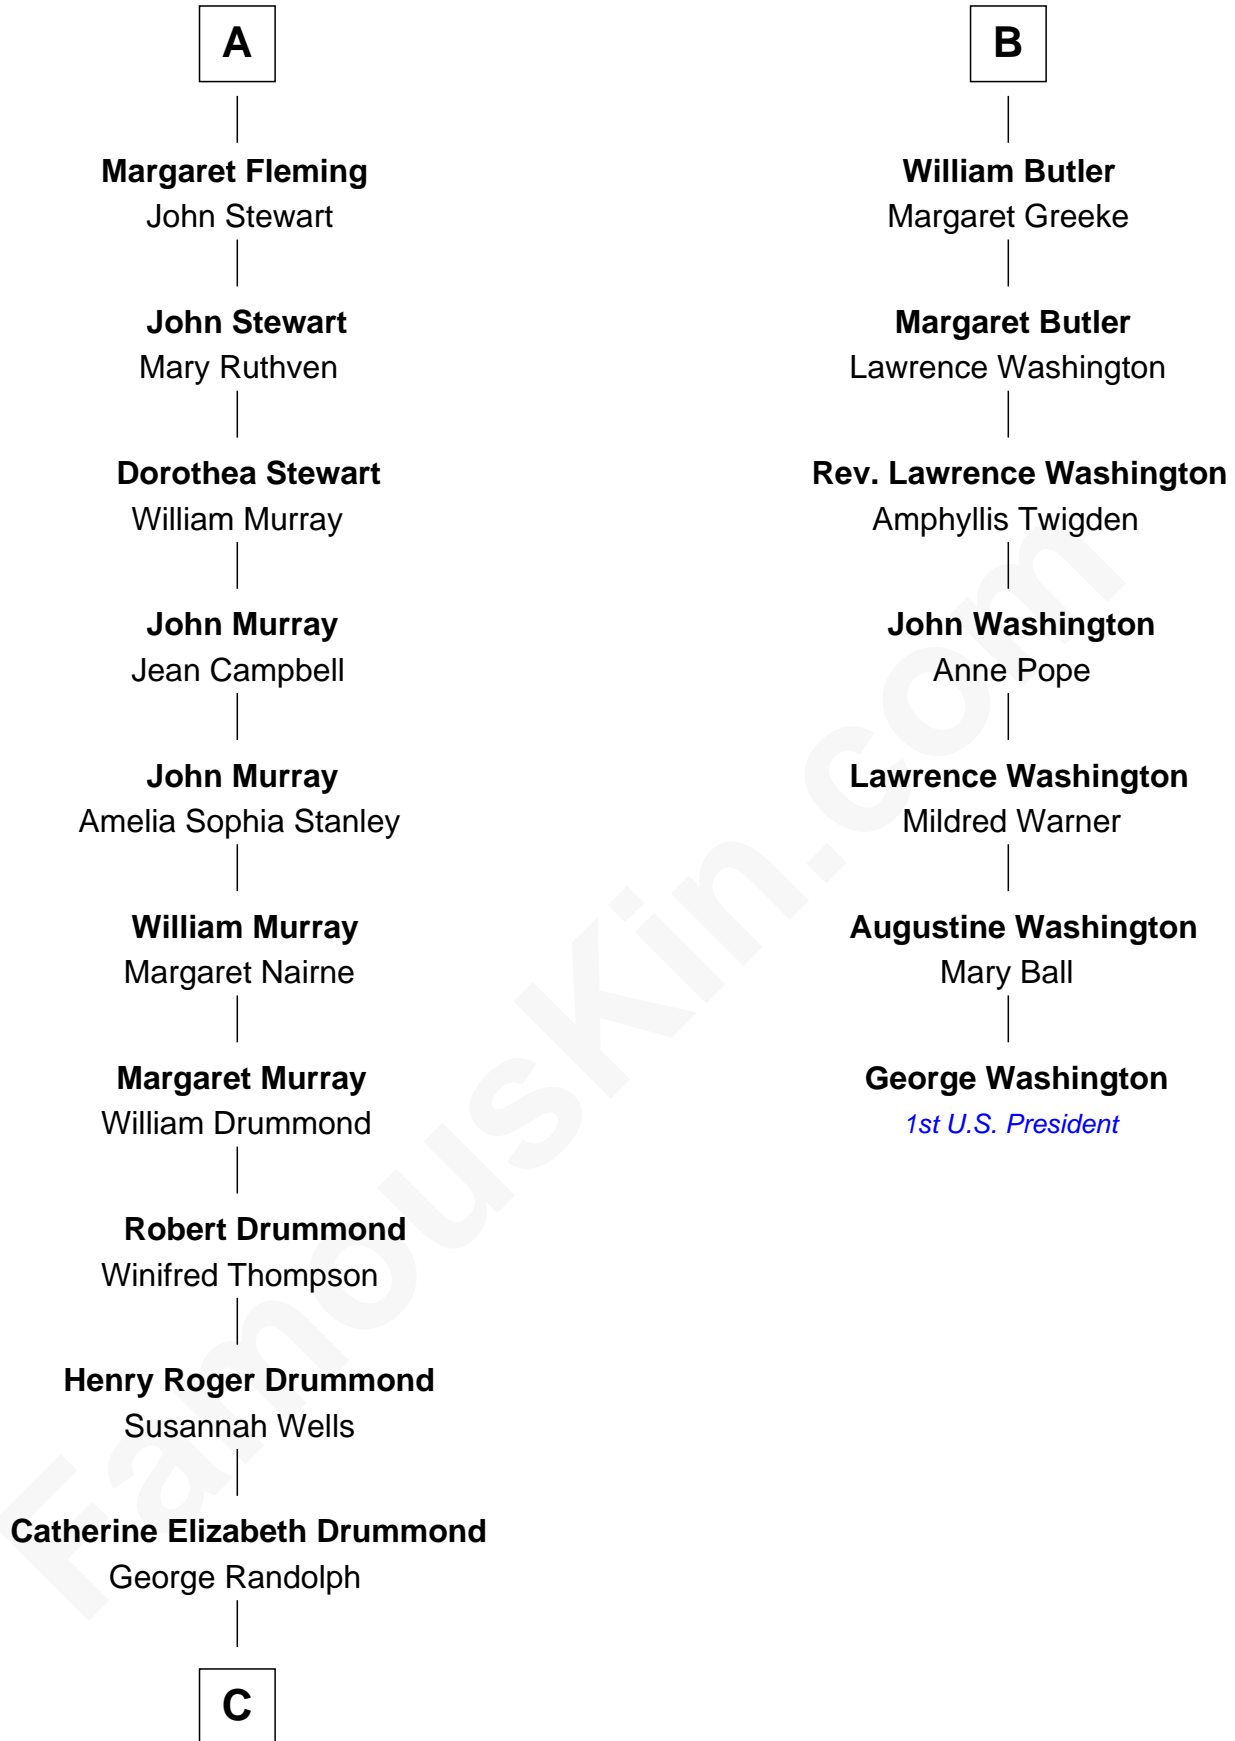

FamousKin.com Relationship Chart of

Hugh Grant
Movie Actor

13th cousin 8 times removed of

George Washington
1st U.S. President

Edmund of Woodstock
Margaret Wake

C

—
Cyril Randolph

Frances Selina Hervey

—
Felton George Randolph

Emily Margaret Nepean

—
Margaret Isobel Randolph

John Cassilis MacLean

—
Fynvola Susan MacLean

James Murray Grant

—
Hugh Grant

Movie Actor