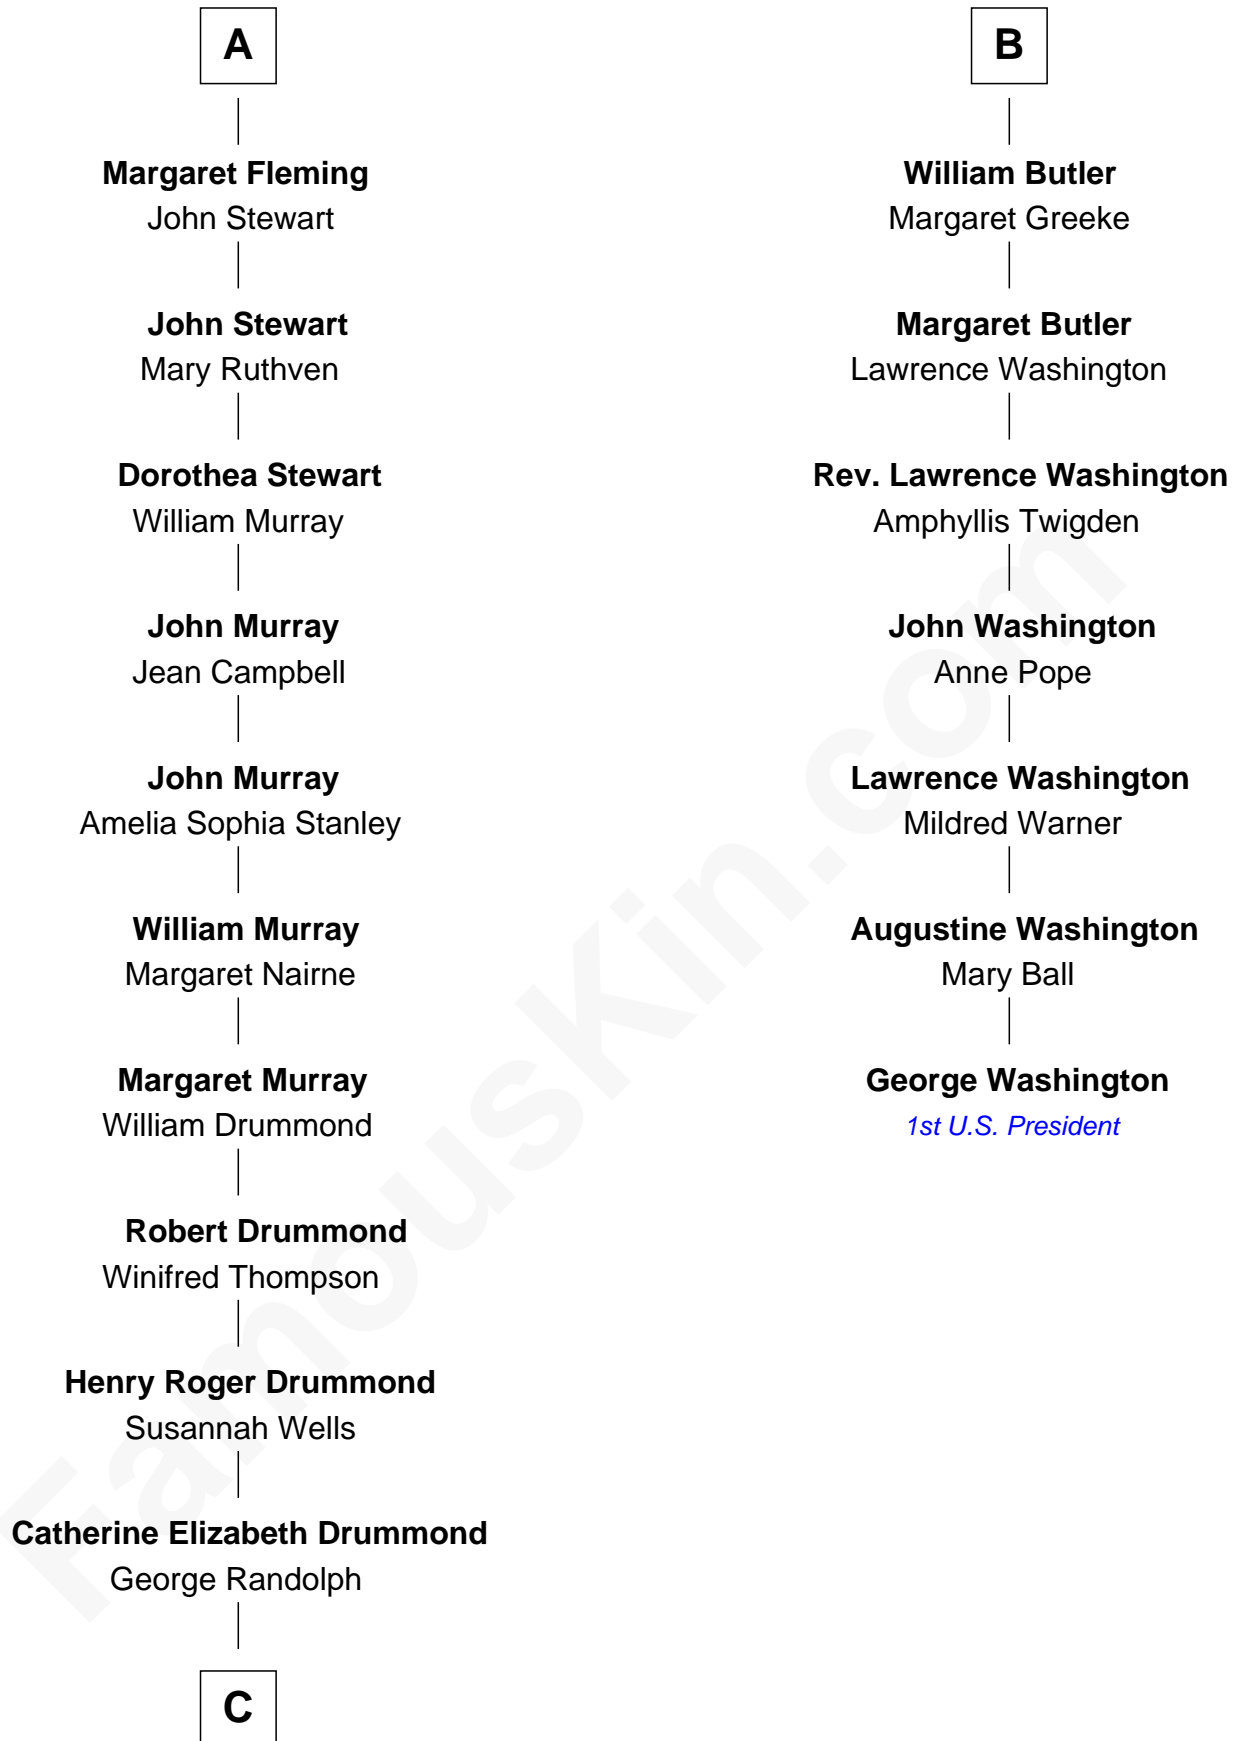

FamousKin.com Relationship Chart of

Hugh Grant
Movie Actor

13th cousin 8 times removed of

George Washington
1st U.S. President

Sir Robert de Holland
Maude la Zouche

C

—
Cyril Randolph

Frances Selina Hervey

—
Felton George Randolph

Emily Margaret Nepean

—
Margaret Isobel Randolph

John Cassilis MacLean

—
Fynvola Susan MacLean

James Murray Grant

—
Hugh Grant

Movie Actor

FamousKin.com