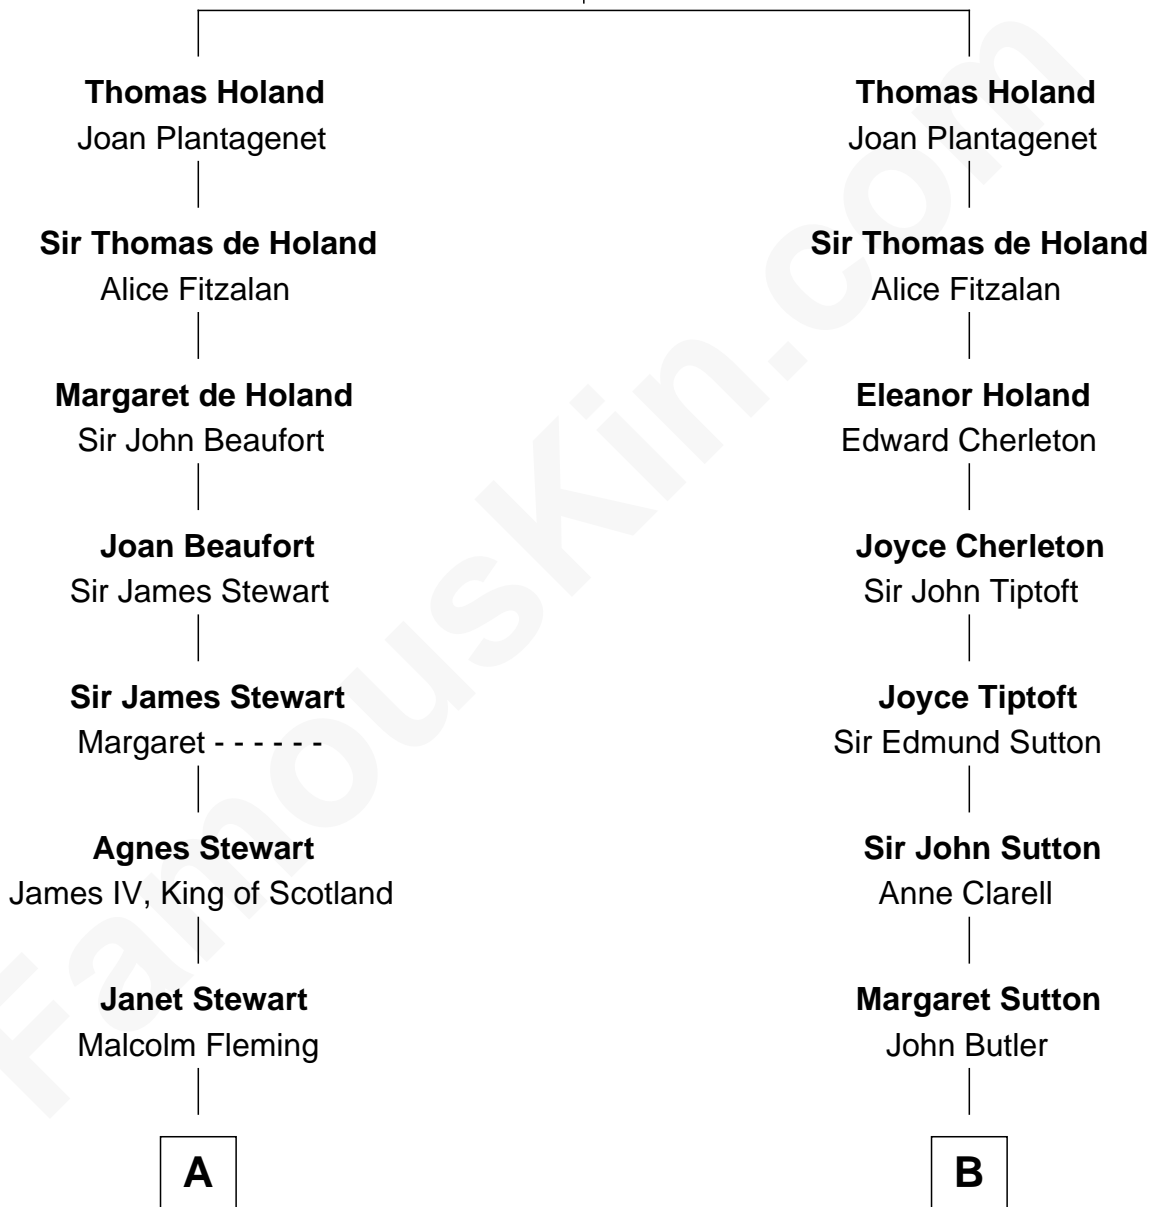

FamousKin.com Relationship Chart of

Hugh Grant
Movie Actor

13th cousin 8 times removed of

George Washington
1st U.S. President

Sir Robert de Holland
Maude la Zouche

C

—
Cyril Randolph

Frances Selina Hervey

—
Felton George Randolph

Emily Margaret Nepean

—
Margaret Isobel Randolph

John Cassilis MacLean

—
Fynvola Susan MacLean

James Murray Grant

—
Hugh Grant

Movie Actor