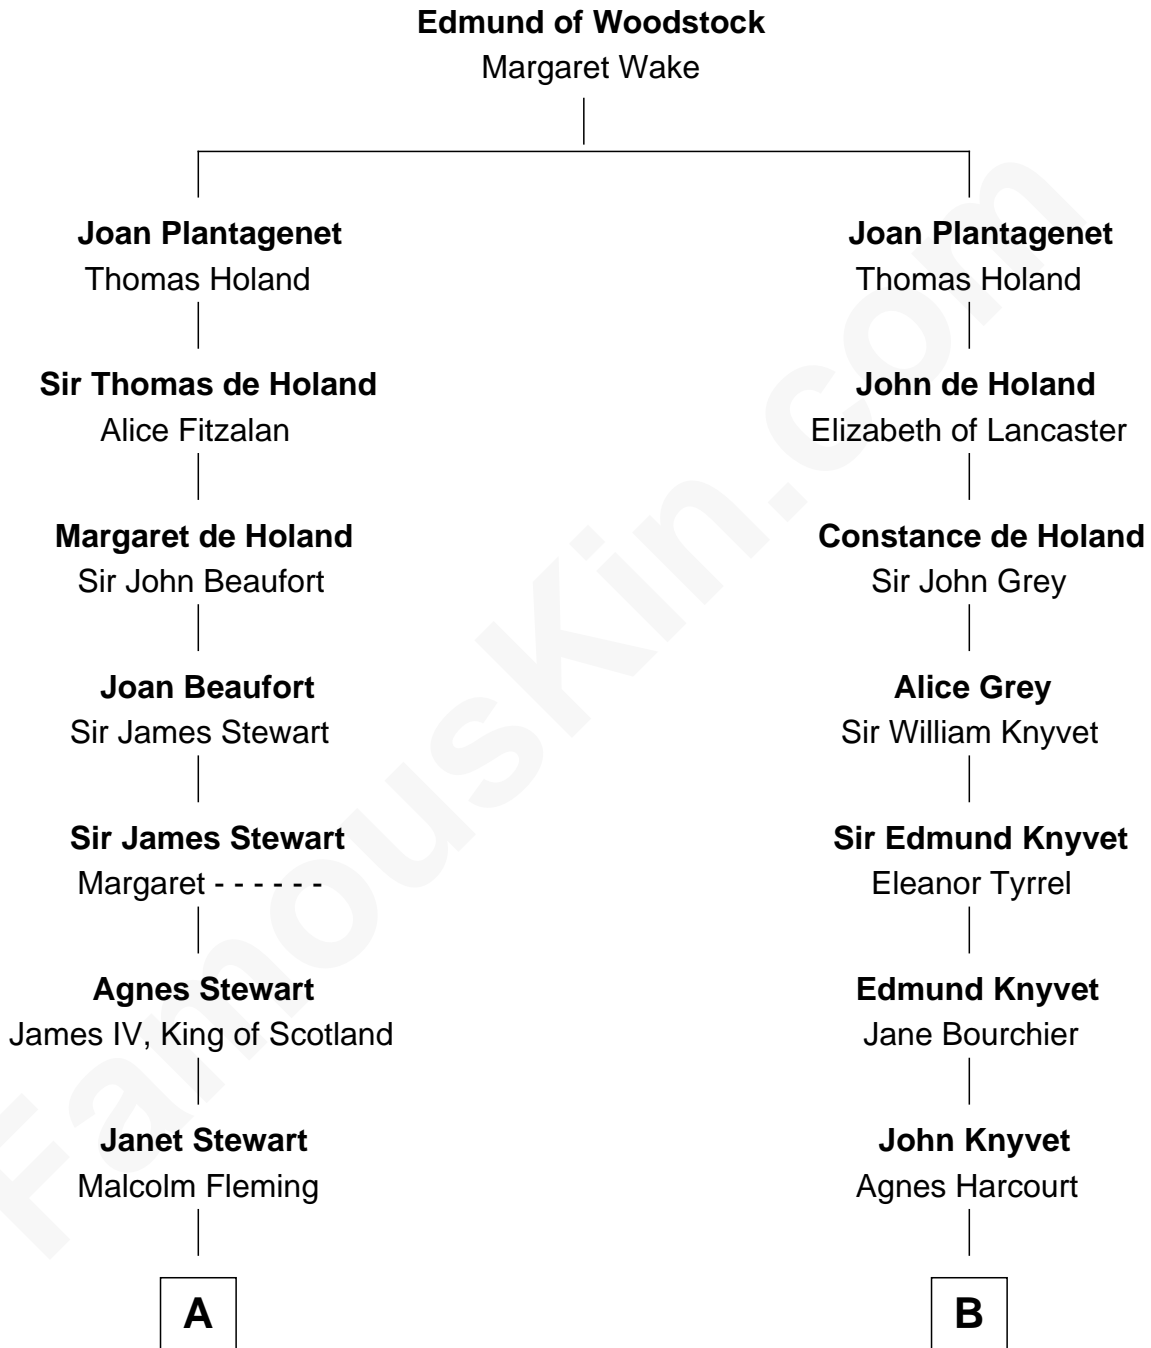

# FamousKin.com Relationship Chart of

**Hugh Grant**  
*Movie Actor*

18th cousin 3 times removed of

**Louis Auchincloss**  
*Author*

**C**

**Cyril Randolph**  
Frances Selina Hervey

**Felton George Randolph**  
Emily Margaret Nepean

**Margaret Isobel Randolph**  
John Cassilis MacLean

**Fynvola Susan MacLean**  
James Murray Grant

**Hugh Grant**  
*Movie Actor*

**D**

**Joseph Howland Auchincloss**  
Priscilla Dixon Stanton

**Louis Auchincloss**  
*Author*