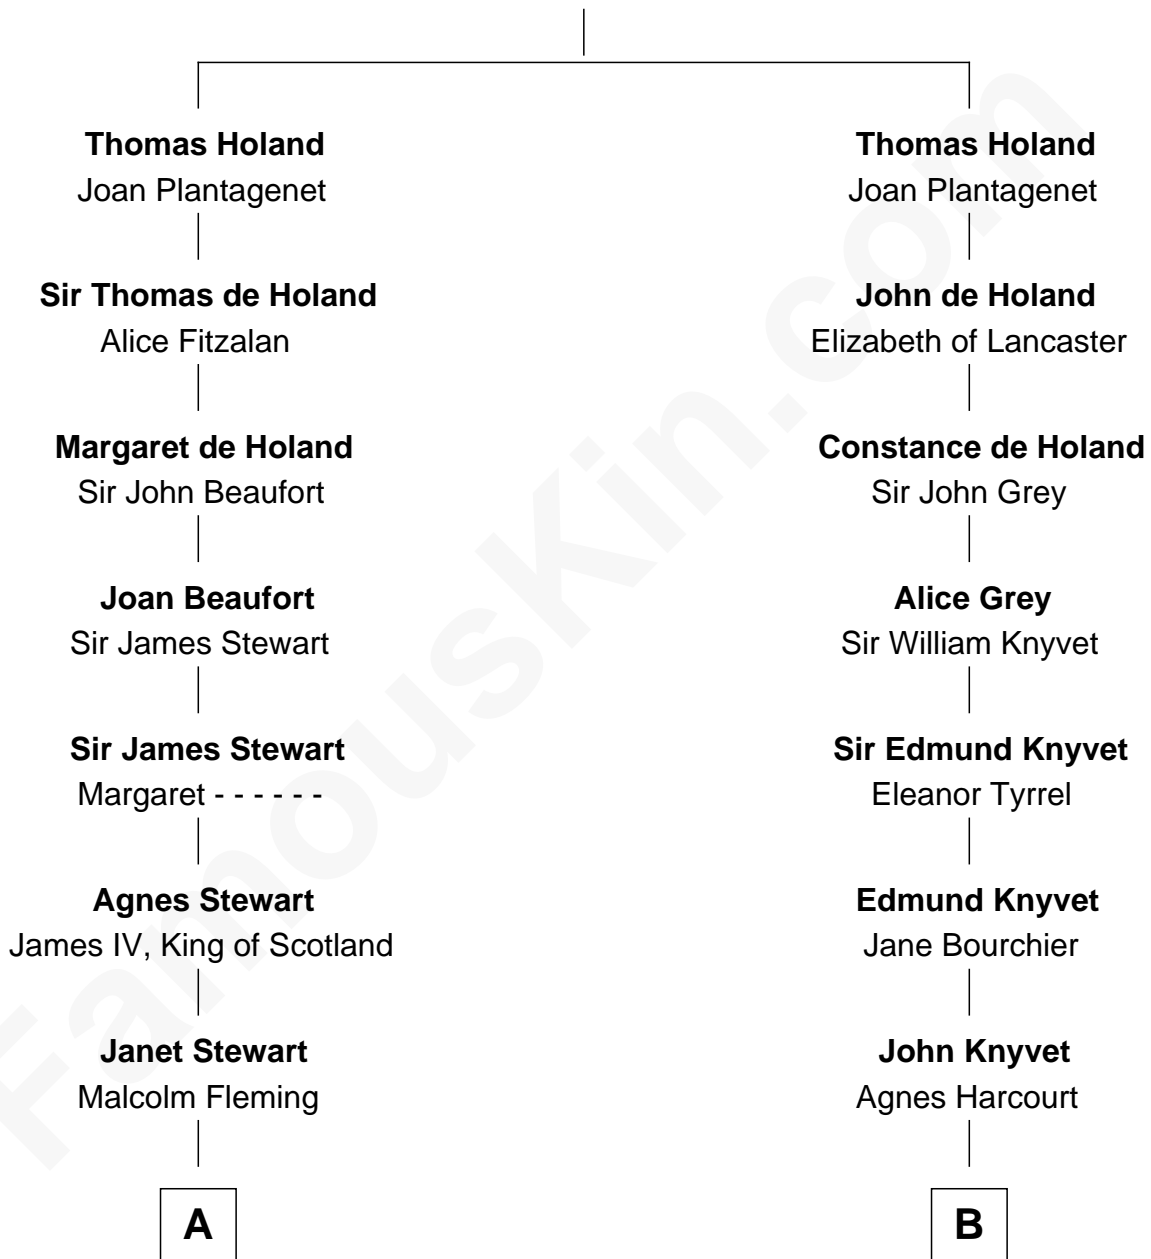

# FamousKin.com Relationship Chart of

**Hugh Grant**  
*Movie Actor*

18th cousin 3 times removed of

**Louis Auchincloss**  
*Author*

**Sir Robert de Holland**  
Maude la Zouche

**C**

**Cyril Randolph**  
Frances Selina Hervey

**Felton George Randolph**  
Emily Margaret Nepean

**Margaret Isobel Randolph**  
John Cassilis MacLean

**Fynvola Susan MacLean**  
James Murray Grant

**Hugh Grant**  
*Movie Actor*

**D**

**Joseph Howland Auchincloss**  
Priscilla Dixon Stanton

**Louis Auchincloss**  
*Author*

FamousKin.com