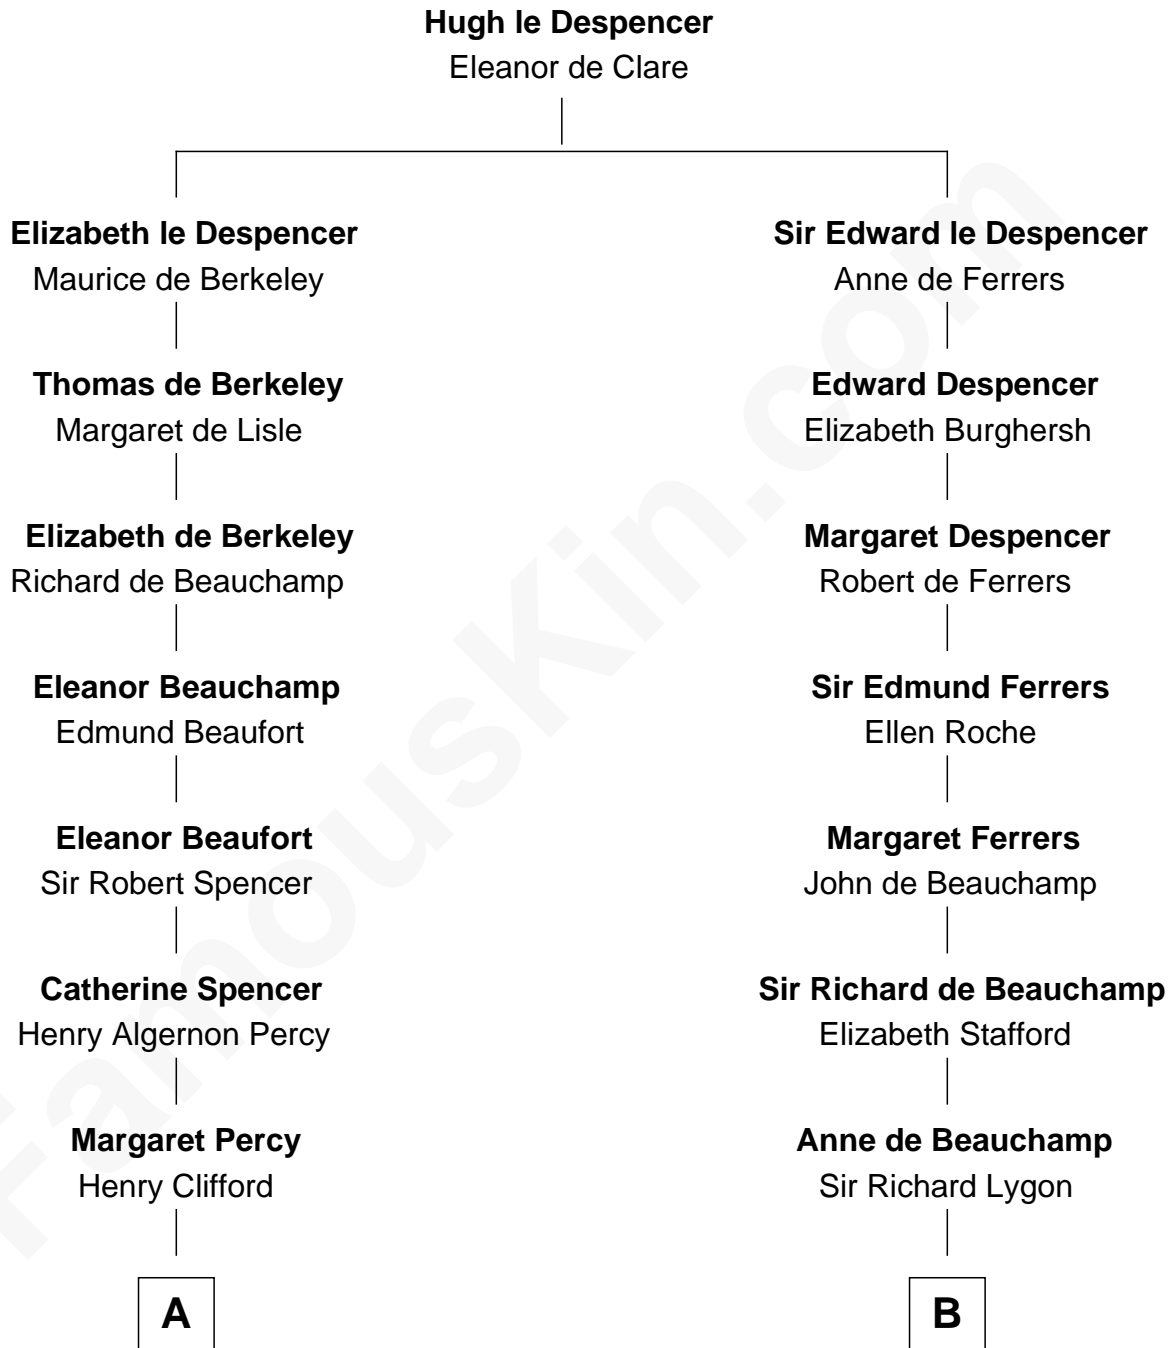

FamousKin.com Relationship Chart of

Hugh Grant
Movie Actor

20th cousin 1 time removed of

Louis Auchincloss
Author

C

Cyril Randolph
Frances Selina Hervey

Felton George Randolph
Emily Margaret Nepean

Margaret Isobel Randolph
John Cassilis MacLean

Fynvola Susan MacLean
James Murray Grant

Hugh Grant
Movie Actor

D

Elizabeth Buck
John Auchincloss

John Winthrop Auchincloss
Joanna Hone Russell

Joseph Howland Auchincloss
Priscilla Dixon Stanton

Louis Auchincloss
Author