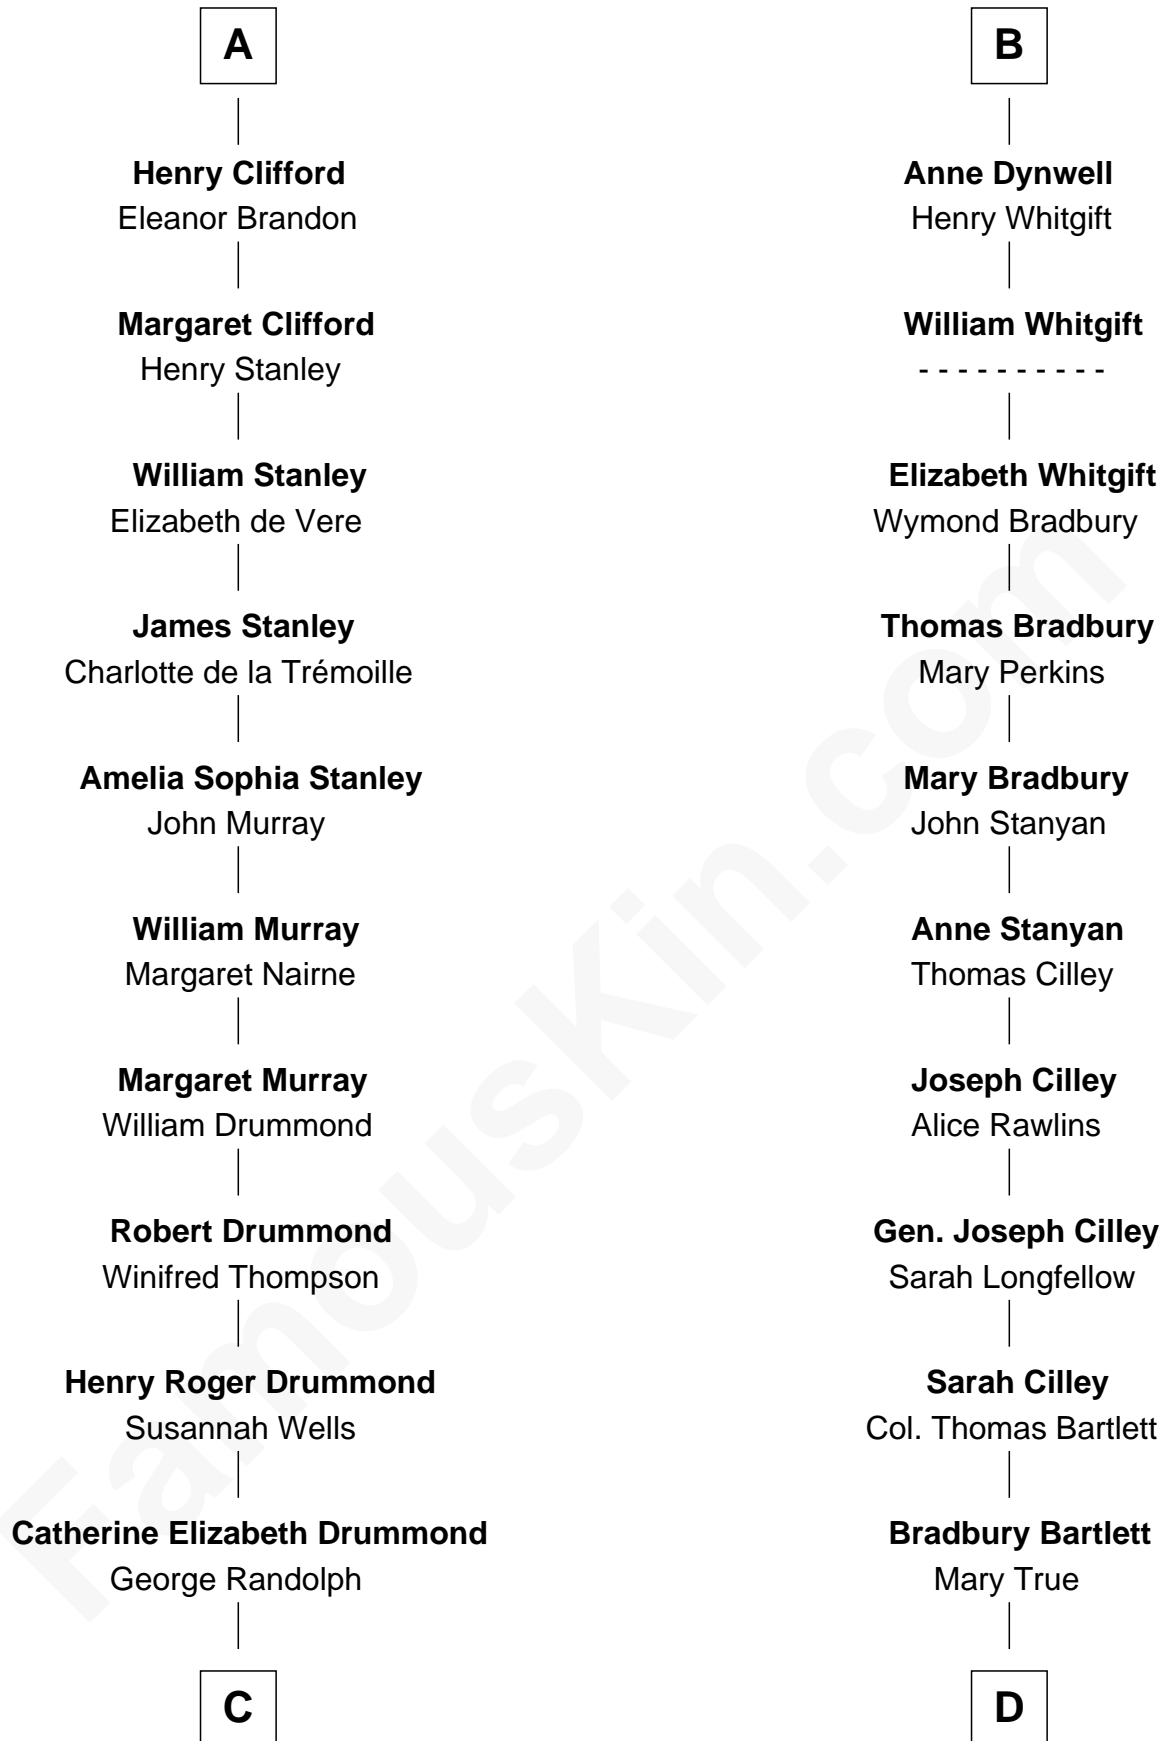

FamousKin.com Relationship Chart of

Hugh Grant

Movie Actor

20th cousin 1 time removed of

Alan Shepard

Mercury and Apollo Astronaut

Sir Thomas de Beauchamp

Katherine de Mortimer

Sir Roger de Clifford

Katherine de Clifford

Sir Ralph de Greystoke

Maud de Greystoke

Eudo de Welles

Sir Lionel de Welles

Joan de Waterton

Margaret de Welles

Sir Thomas Dymoke

Jane Dymoke

John Fulnetby

Katherine Fulnetby

William Dynwell

B

C

Cyril Randolph
Frances Selina Hervey

Annie Elizabeth Bartlett
Frederick Johnson Shepard

Alan Bartlett Shepard
Pauline Renza Emerson

Alan Shepard
Mercury and Apollo Astronaut