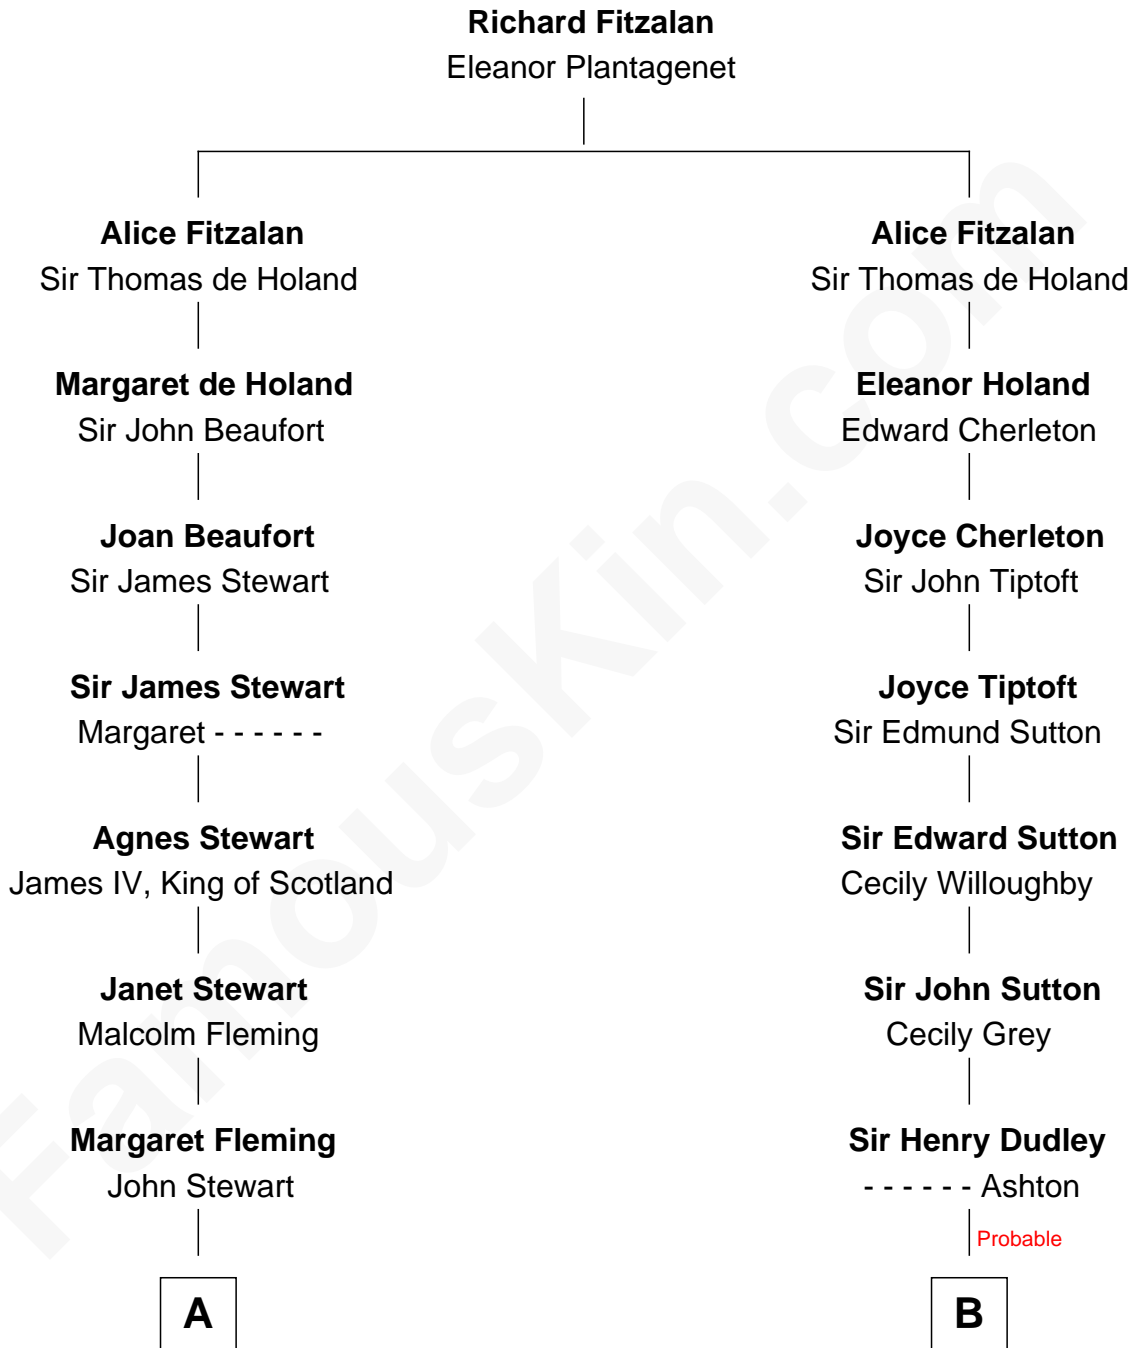

FamousKin.com Relationship Chart of

Hugh Grant

Movie Actor

18th cousin 2 times removed of

Alan Shepard

Mercury and Apollo Astronaut

FamousKin.com