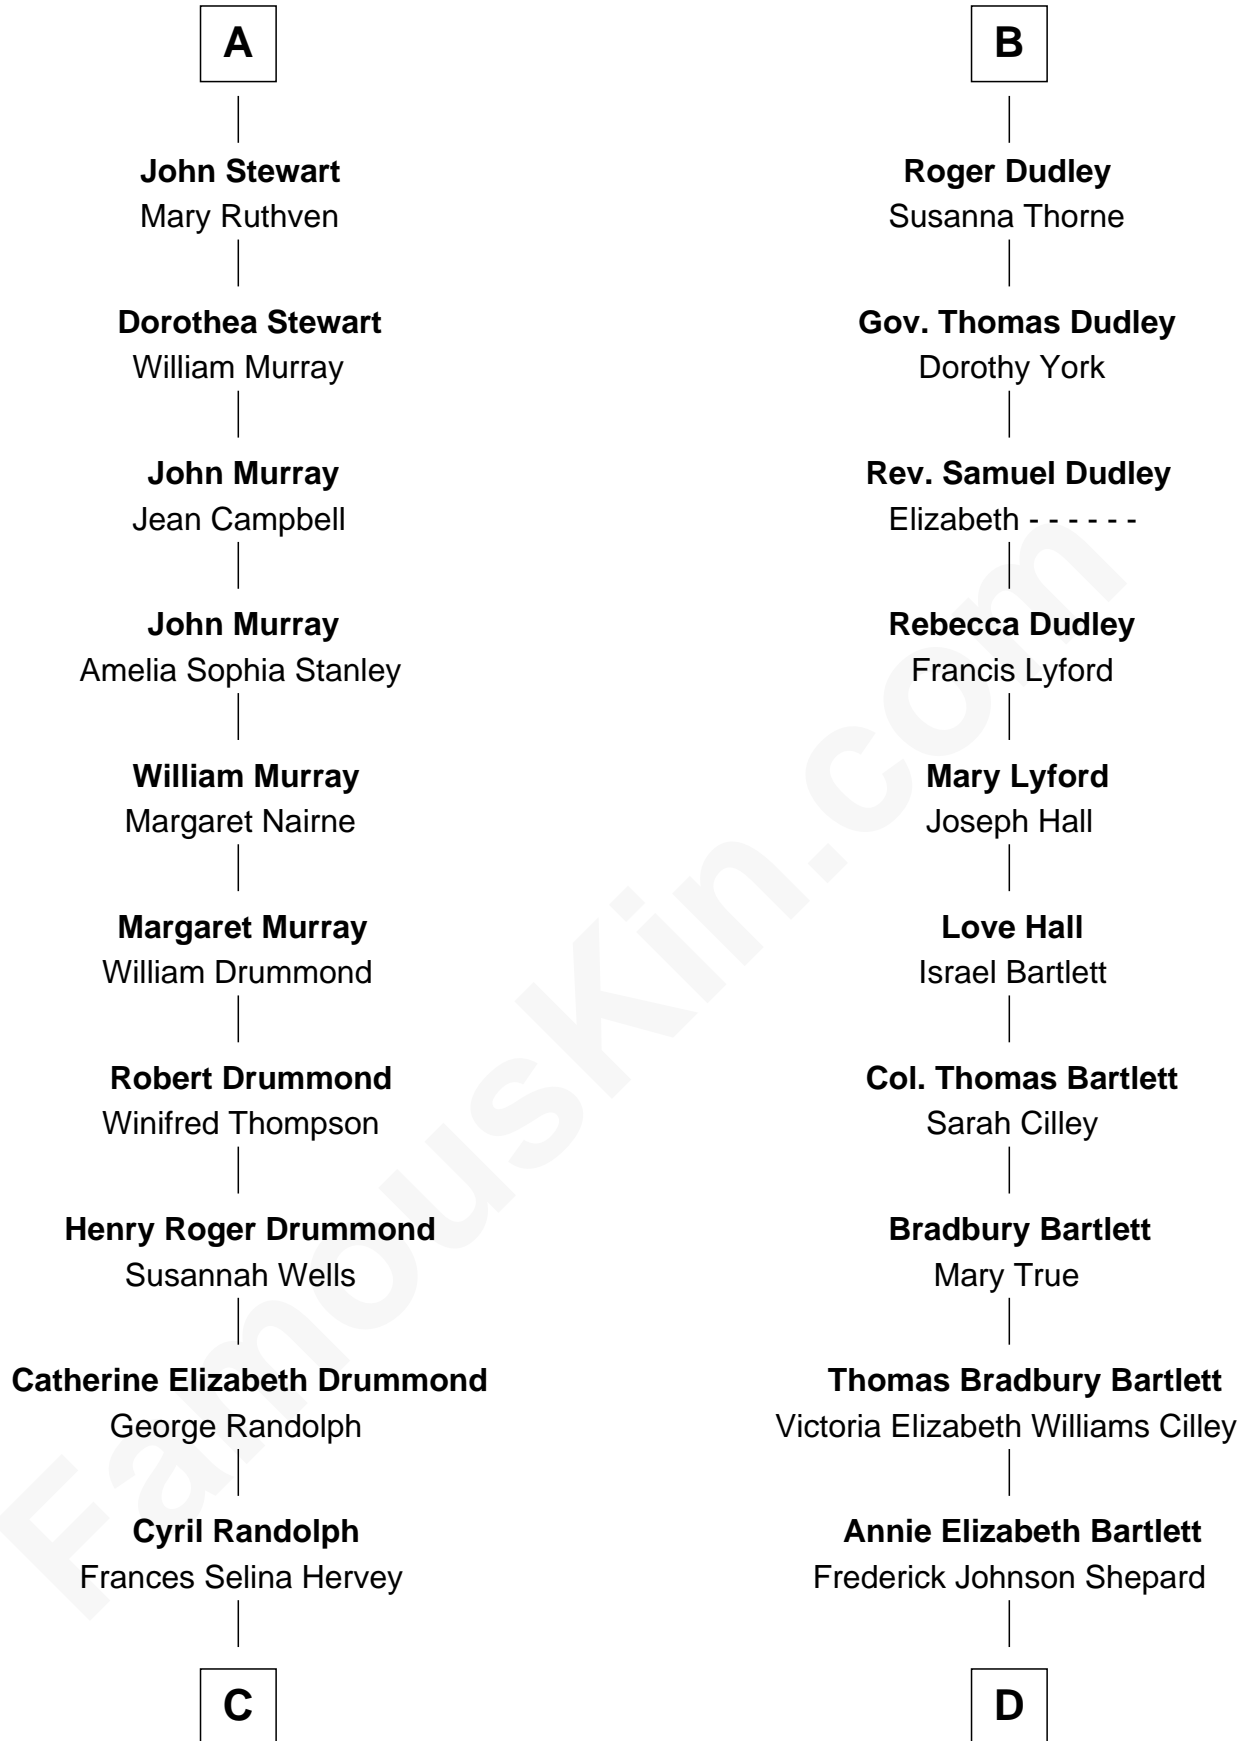

FamousKin.com Relationship Chart of

Hugh Grant

Movie Actor

18th cousin 2 times removed of

Alan Shepard

Mercury and Apollo Astronaut

FamousKin.com