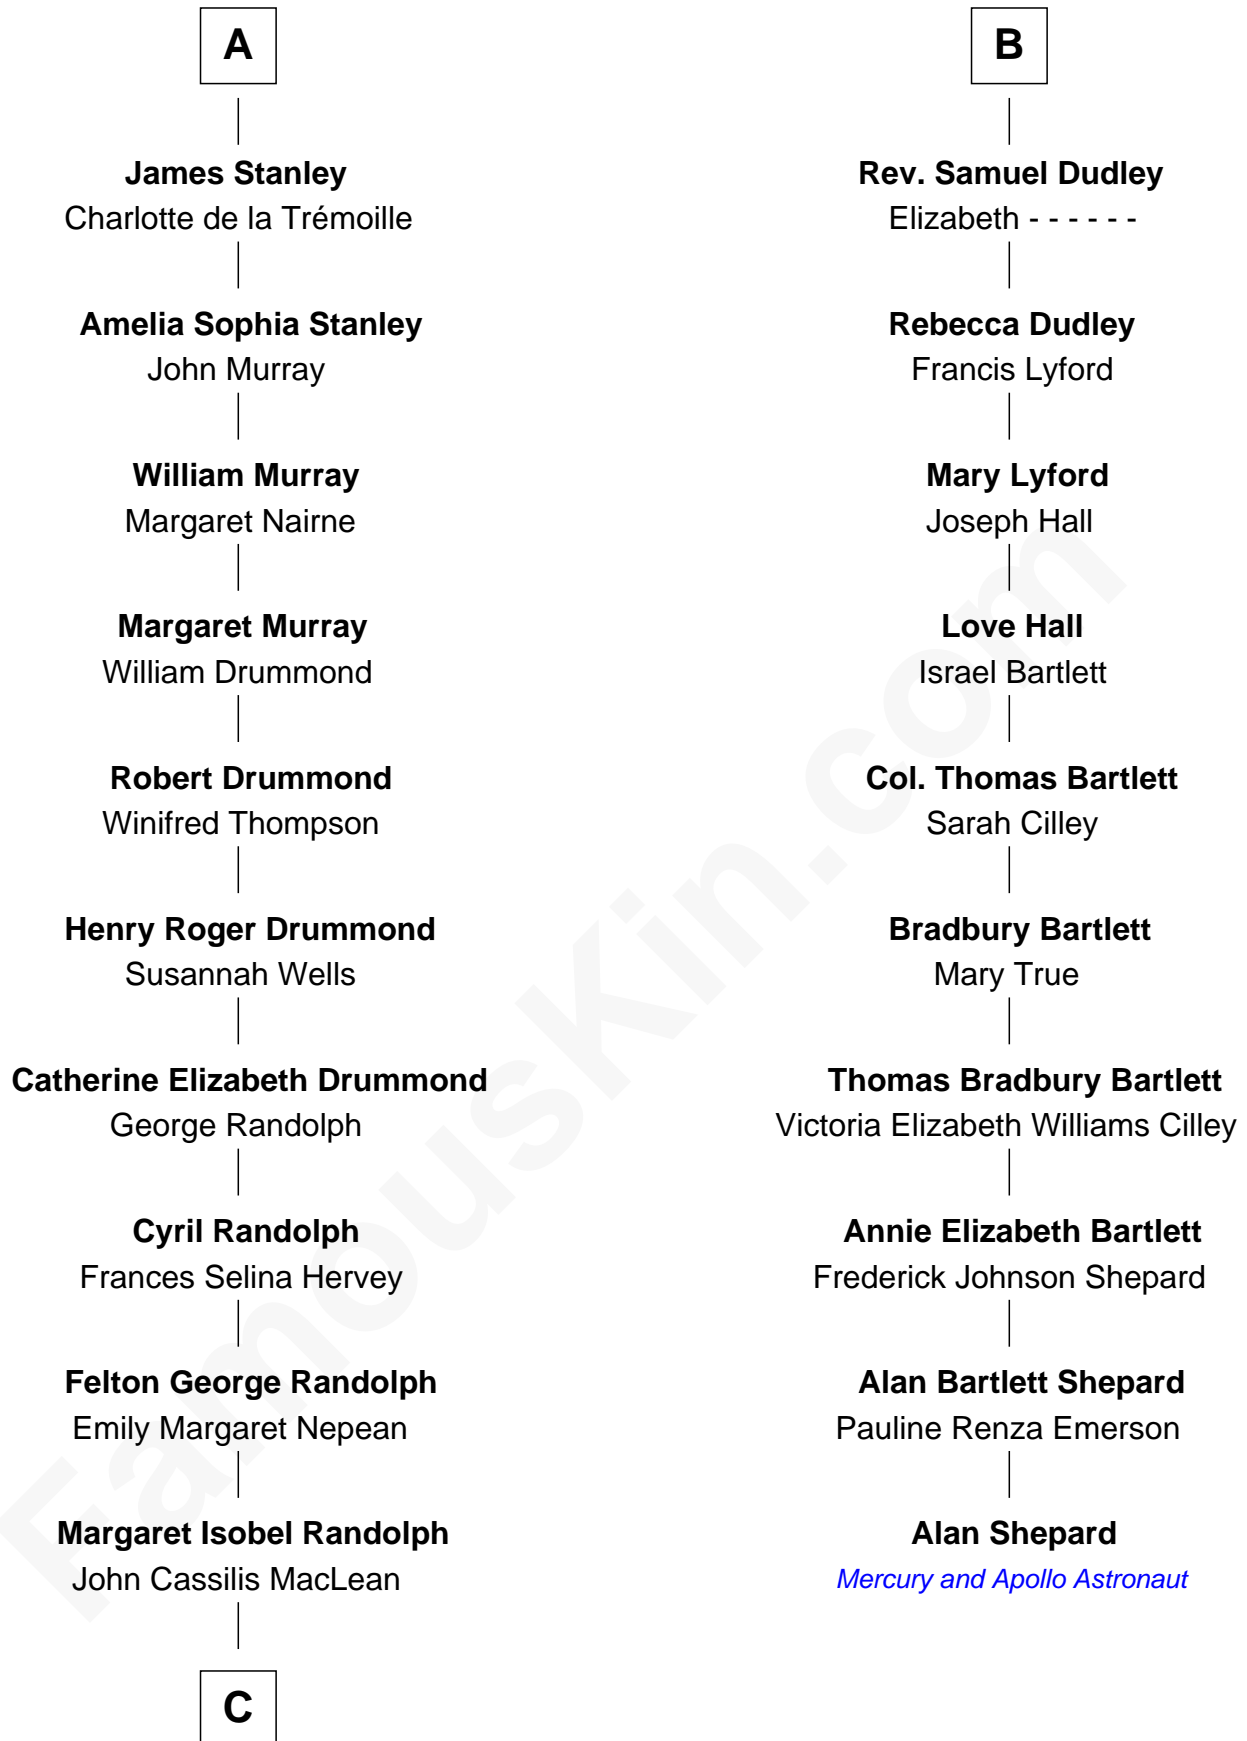

FamousKin.com Relationship Chart of

Hugh Grant

Movie Actor

16th cousin 2 times removed of

Alan Shepard

Mercury and Apollo Astronaut

C

|
Fynvola Susan MacLean