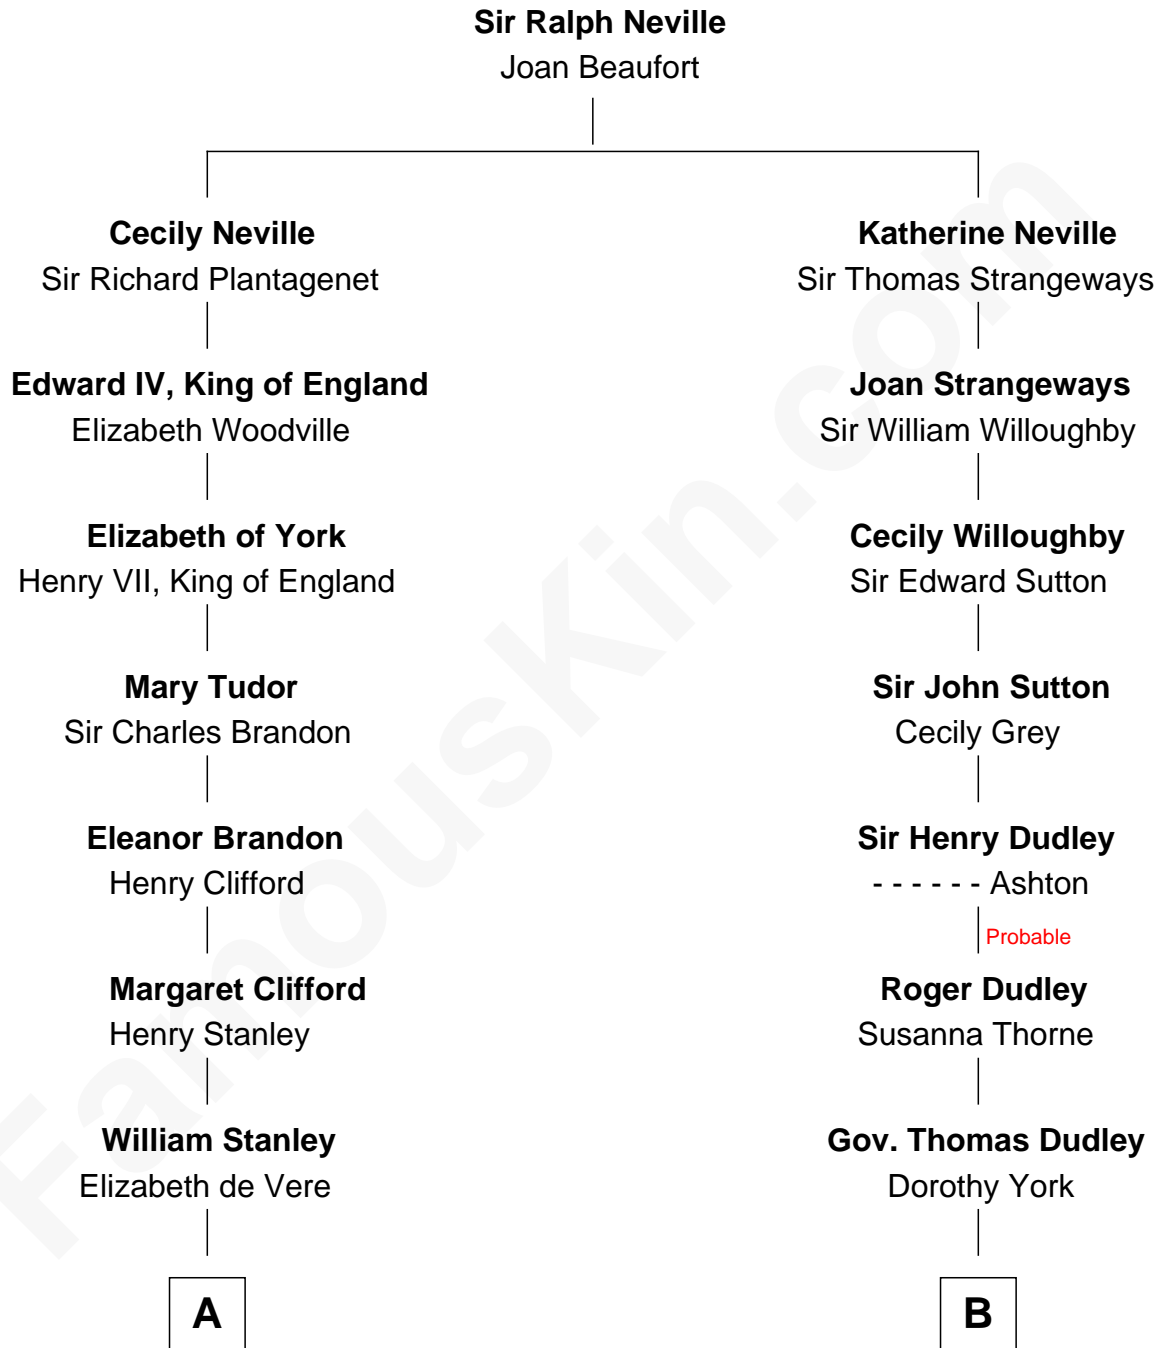

FamousKin.com Relationship Chart of

Hugh Grant

Movie Actor

16th cousin 2 times removed of

Alan Shepard

Mercury and Apollo Astronaut

C

|
Fynvola Susan MacLean