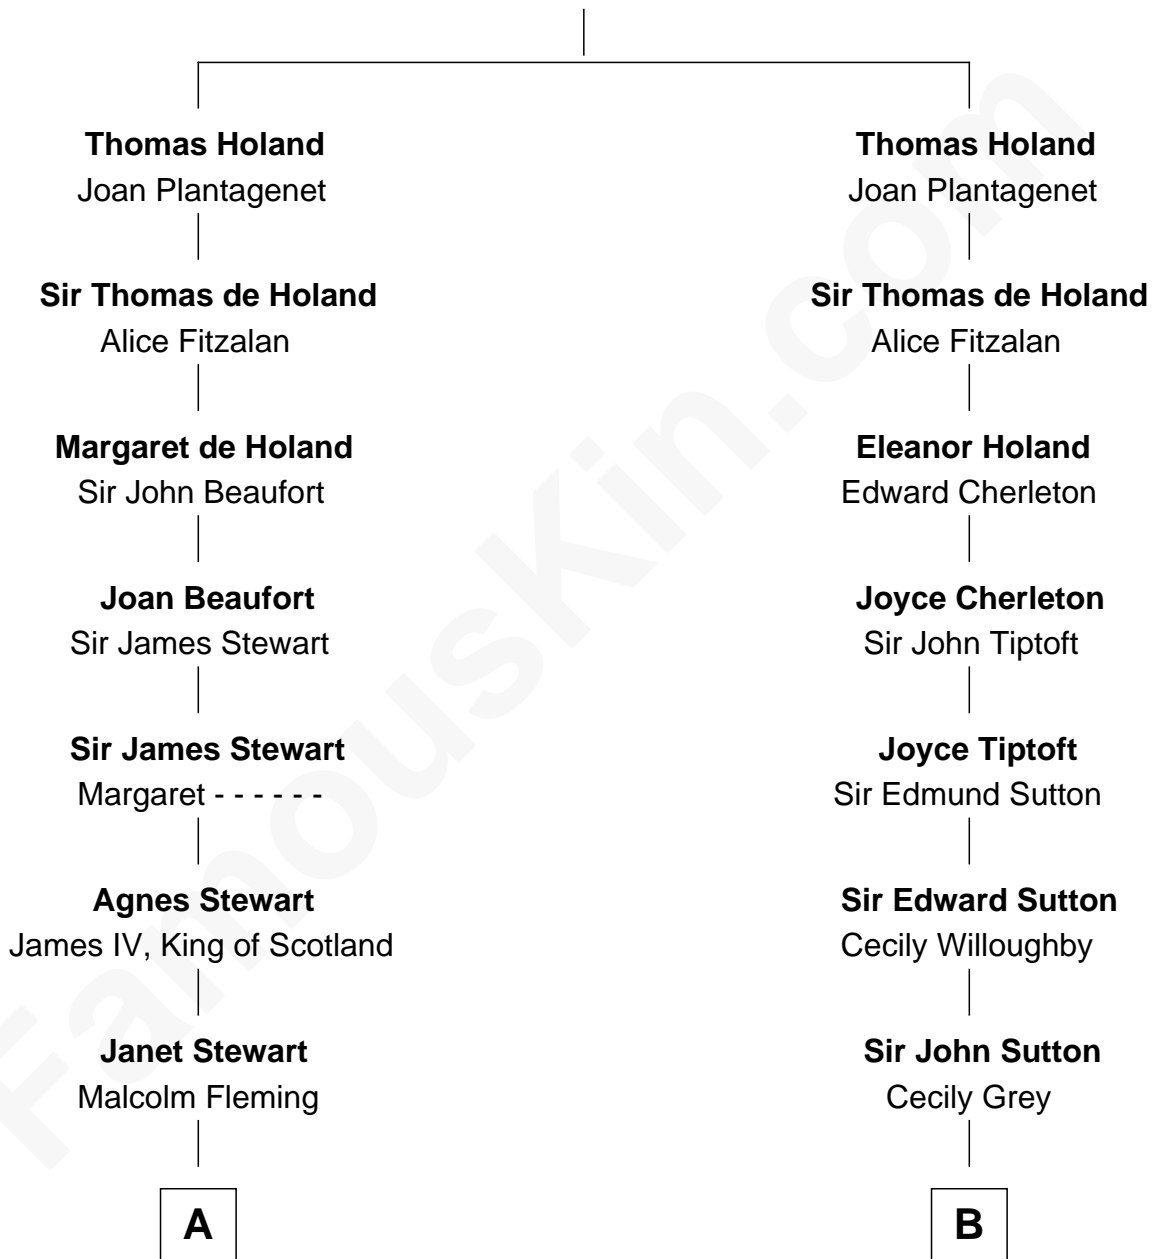

FamousKin.com Relationship Chart of

Hugh Grant

Movie Actor

19th cousin 2 times removed of

Alan Shepard

Mercury and Apollo Astronaut

Sir Robert de Holland

Maude la Zouche

C

Cyril Randolph
Frances Selina Hervey

Felton George Randolph
Emily Margaret Nepean

Margaret Isobel Randolph
John Cassilis MacLean

Fynvola Susan MacLean
James Murray Grant

Hugh Grant
Movie Actor

D

Annie Elizabeth Bartlett
Frederick Johnson Shepard

Alan Bartlett Shepard
Pauline Renza Emerson

Alan Shepard
Mercury and Apollo Astronaut

FamousKin.com