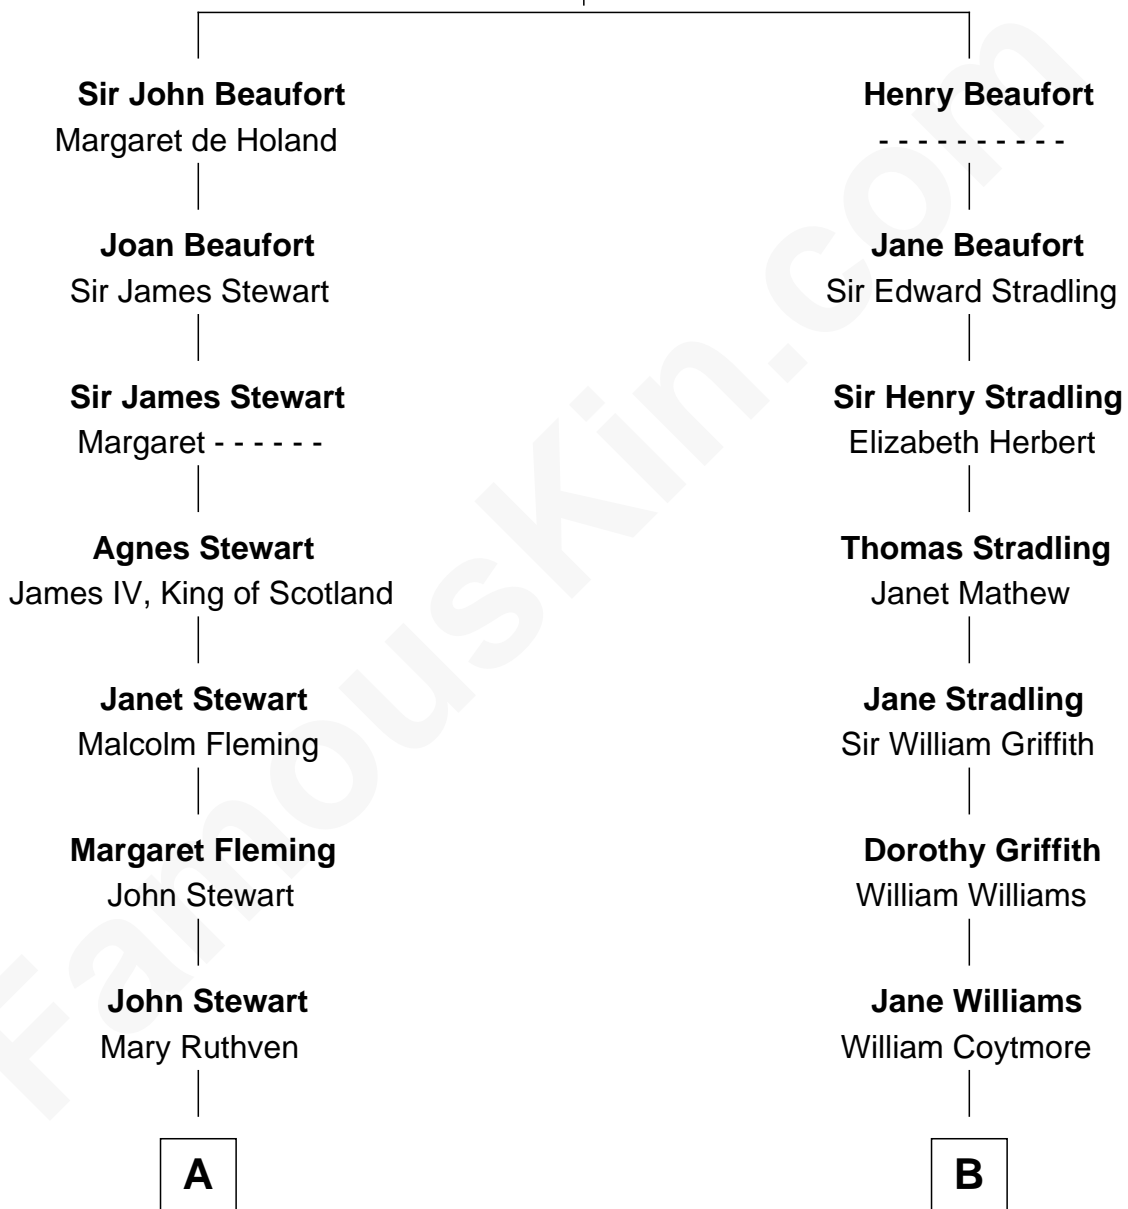

# FamousKin.com Relationship Chart of

**Hugh Grant**

*Movie Actor*

14th cousin 5 times removed of

**John Quincy Adams**

*6th U.S. President*

**John of Gaunt**

Katherine Roet

**C**

—  
**Margaret Isobel Randolph**

John Cassilis MacLean

—  
**Fynvola Susan MacLean**

James Murray Grant

—  
**Hugh Grant**

*Movie Actor*

FamousKin.com