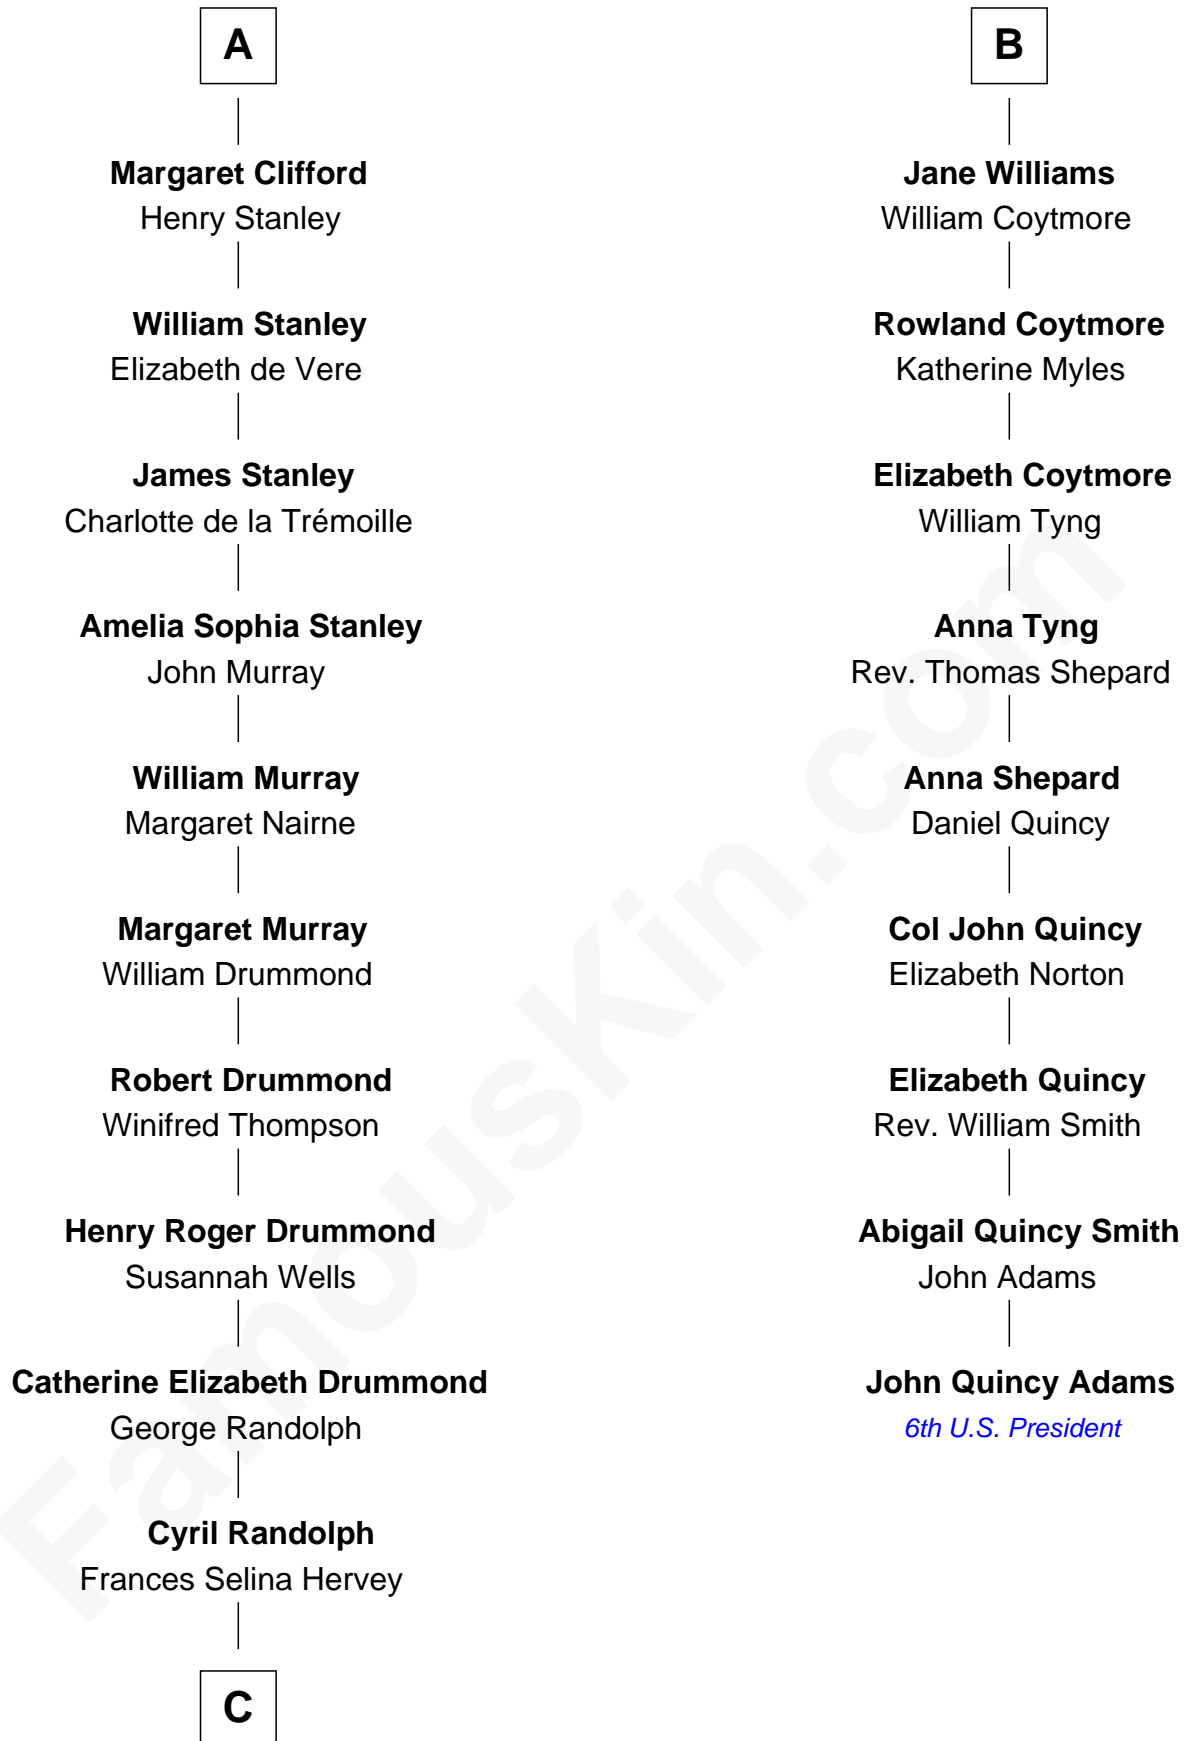

FamousKin.com
Relationship Chart of
Hugh Grant
Movie Actor

15th cousin 5 times removed of
John Quincy Adams
6th U.S. President

Goronwy ap Ednyfed

C

—
Felton George Randolph

Emily Margaret Nepean

—
Margaret Isobel Randolph

John Cassilis MacLean

—
Fynvola Susan MacLean

James Murray Grant

—
Hugh Grant

Movie Actor

FamousKin.com