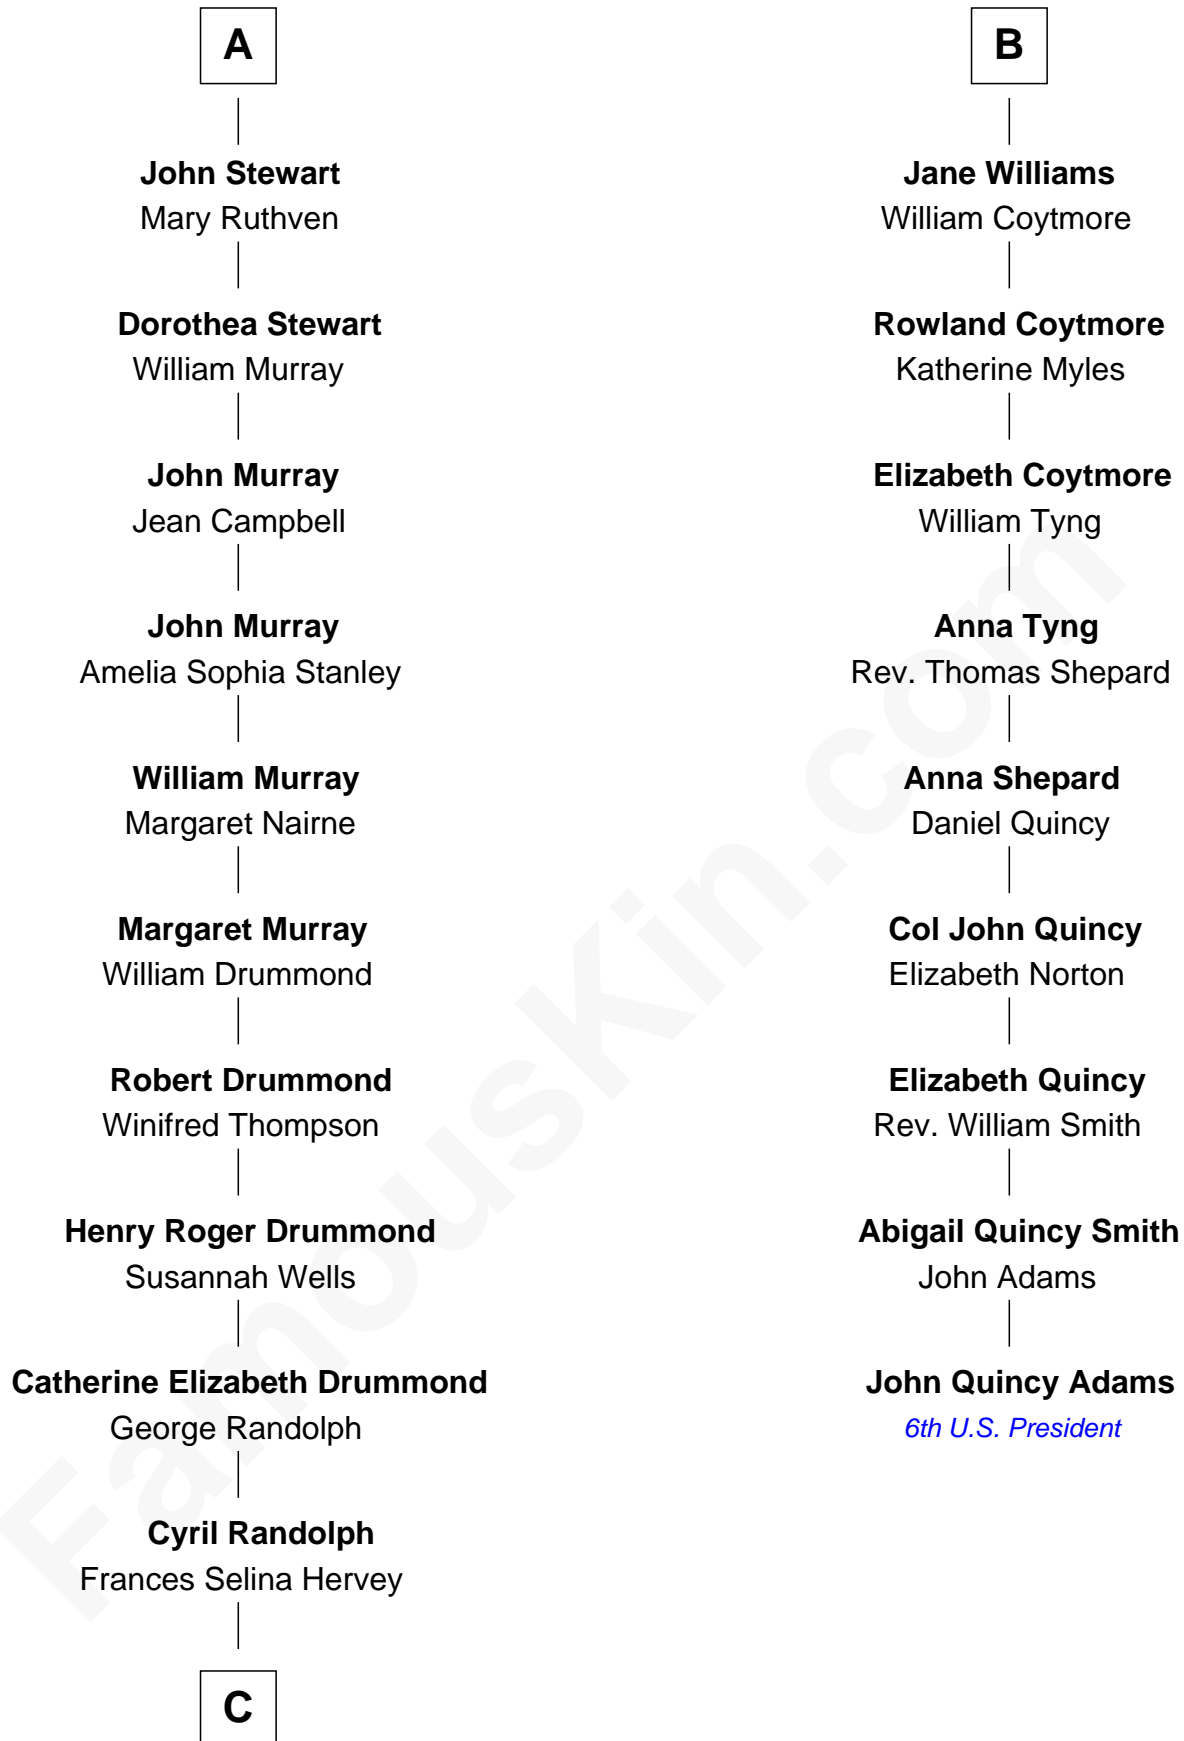

FamousKin.com Relationship Chart of

Hugh Grant
Movie Actor

15th cousin 5 times removed of

John Quincy Adams
6th U.S. President

C

—
Felton George Randolph

Emily Margaret Nepean

—
Margaret Isobel Randolph

John Cassilis MacLean

—
Fynvola Susan MacLean

James Murray Grant

—
Hugh Grant

Movie Actor

FamousKin.com