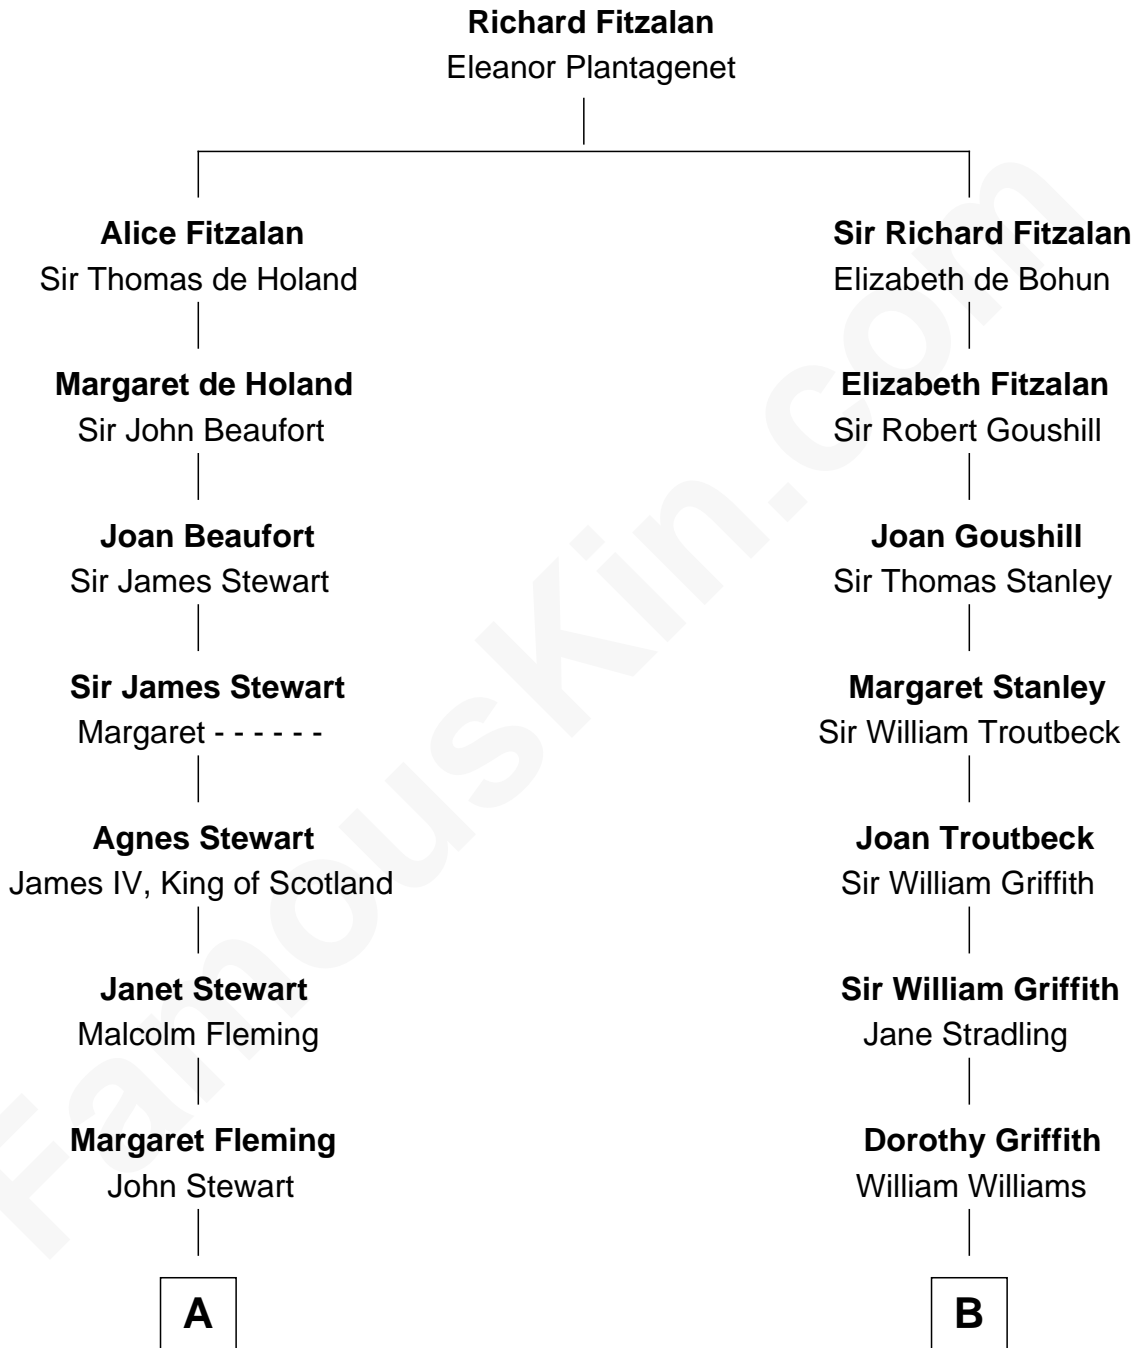

FamousKin.com Relationship Chart of

Hugh Grant
Movie Actor

15th cousin 5 times removed of

John Quincy Adams
6th U.S. President

C

—
Felton George Randolph

Emily Margaret Nepean

—
Margaret Isobel Randolph

John Cassilis MacLean

—
Fynvola Susan MacLean

James Murray Grant

—
Hugh Grant

Movie Actor

FamousKin.com