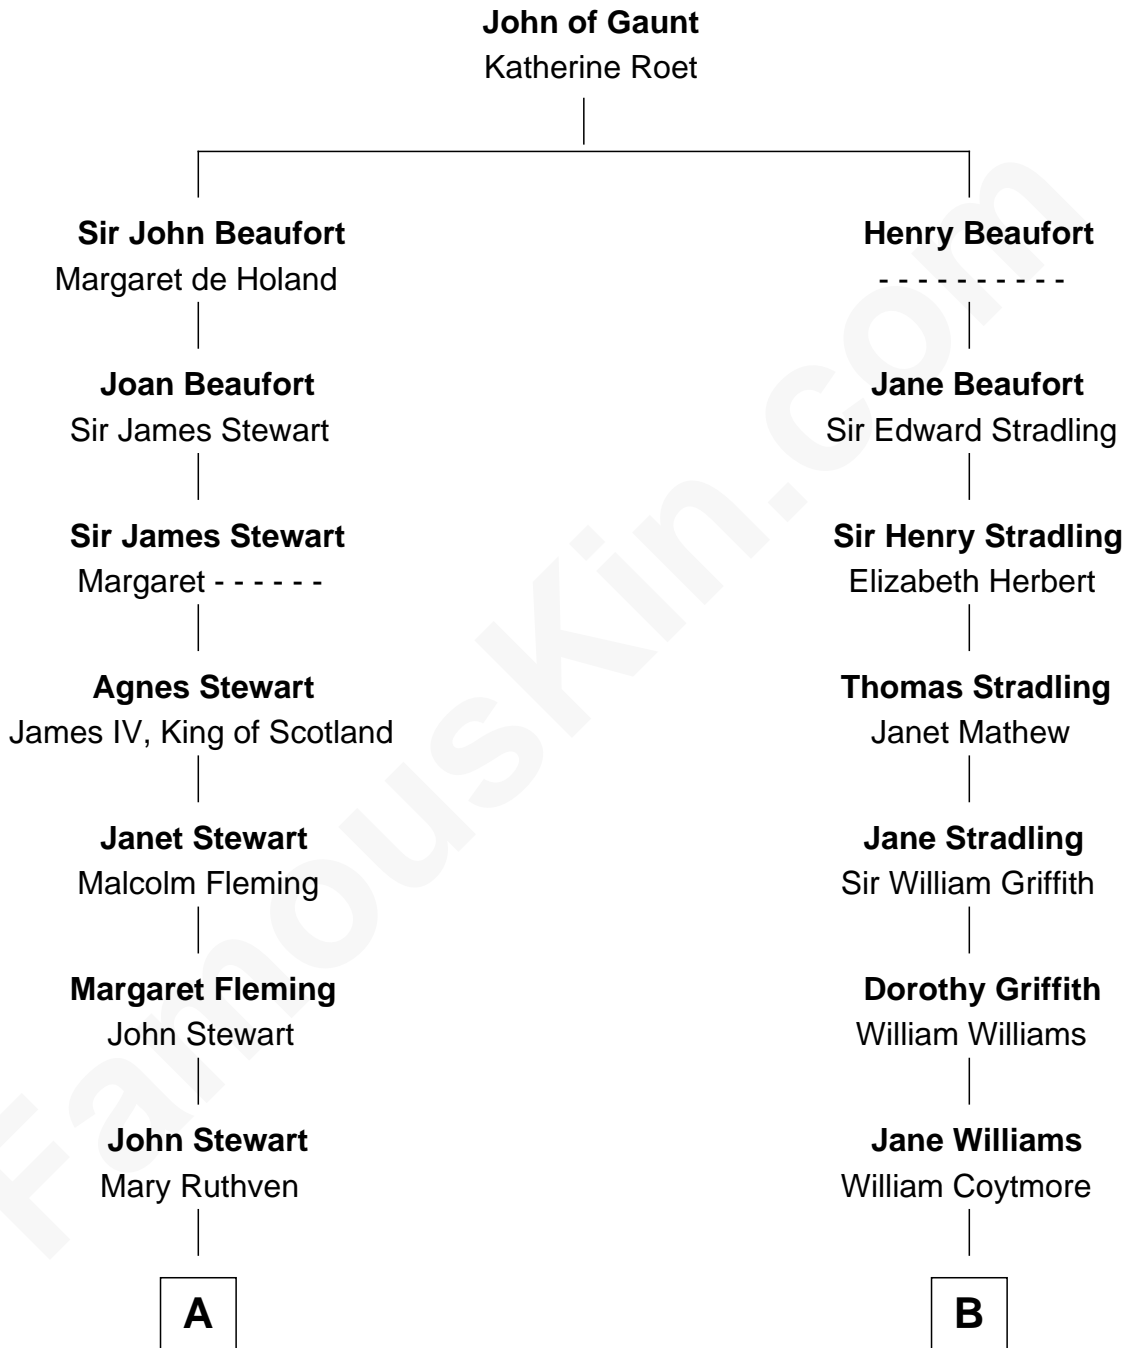

FamousKin.com Relationship Chart of

Hugh Grant

Movie Actor

13th cousin 6 times removed of

Abigail (Smith) Adams

First Lady of President John Adams

C

—
Margaret Isobel Randolph

John Cassilis MacLean

—
Fynvola Susan MacLean

James Murray Grant

—
Hugh Grant

Movie Actor

FamousKin.com