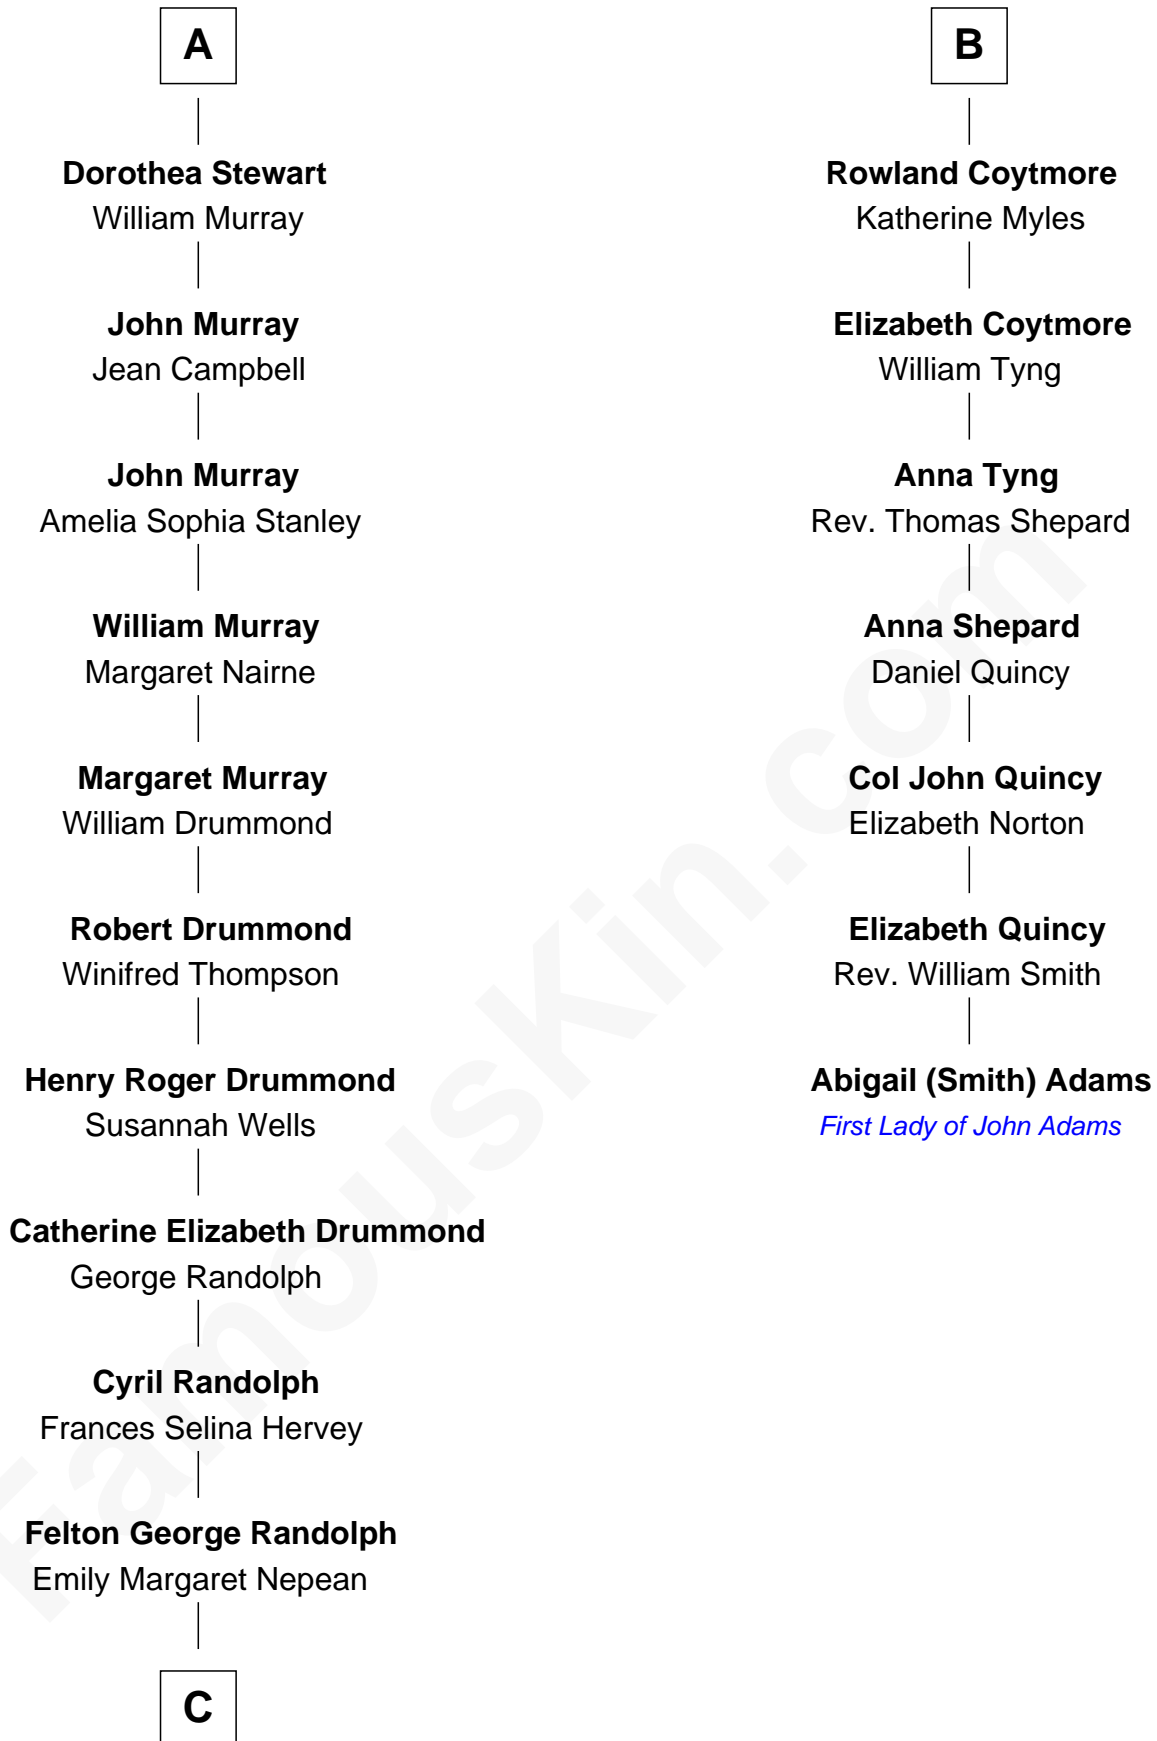

FamousKin.com Relationship Chart of

Hugh Grant

Movie Actor

13th cousin 6 times removed of

Abigail (Smith) Adams

First Lady of President John Adams

C

—
Margaret Isobel Randolph

John Cassilis MacLean

—
Fynvola Susan MacLean

James Murray Grant

—
Hugh Grant

Movie Actor

FamousKin.com