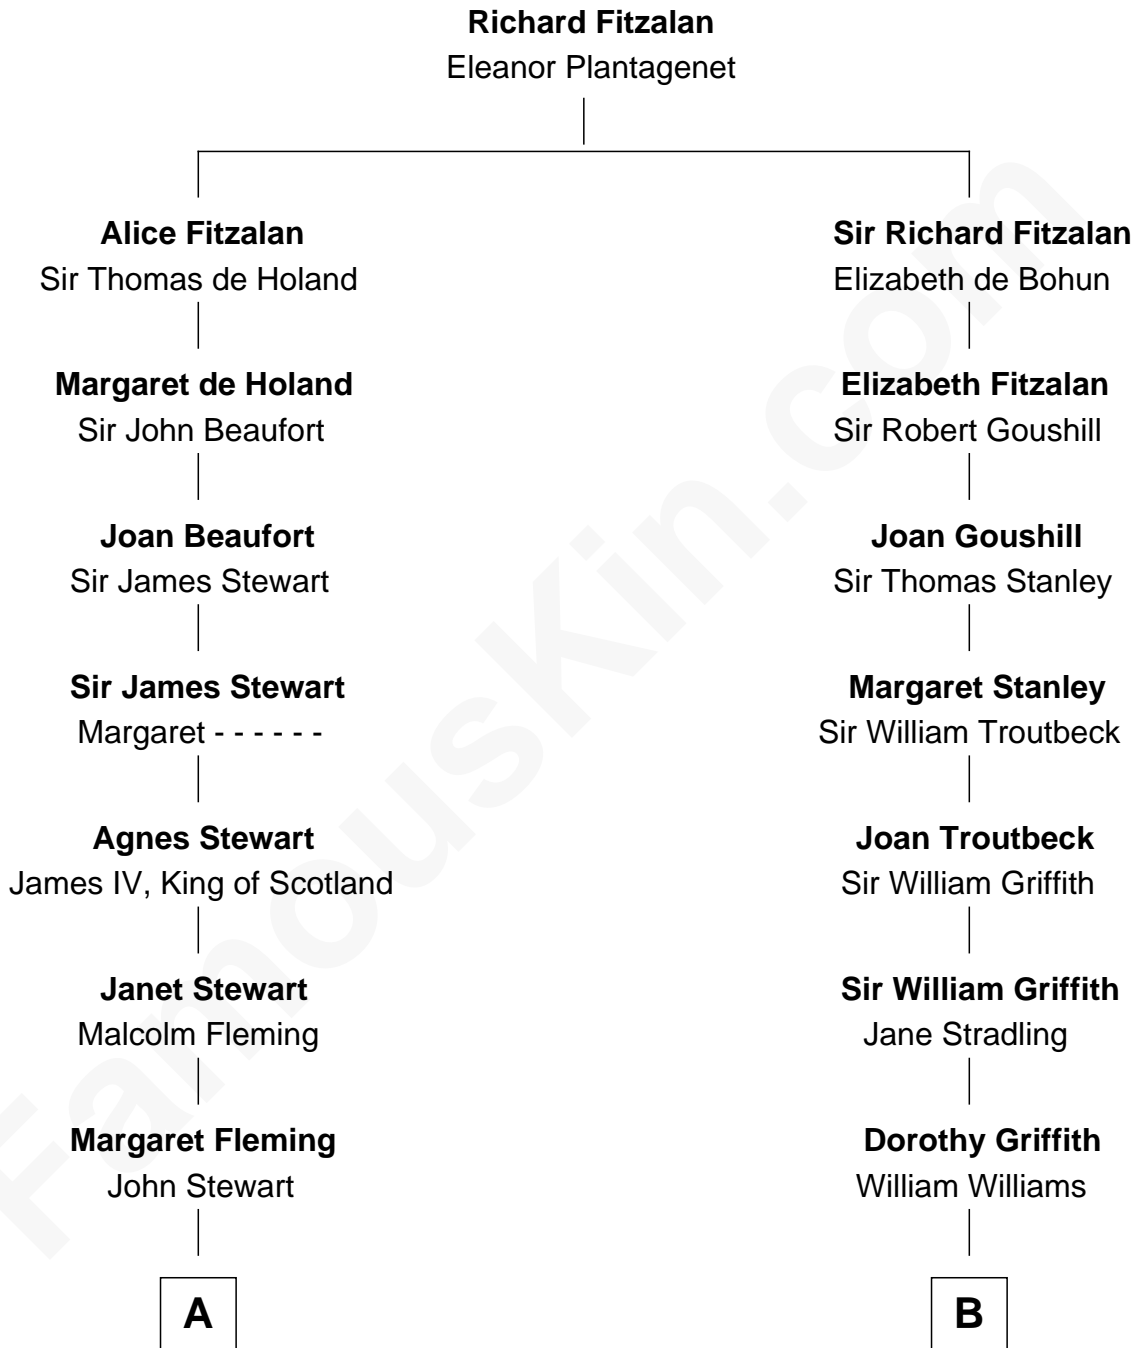

FamousKin.com Relationship Chart of

Hugh Grant
Movie Actor

14th cousin 6 times removed of

Abigail (Smith) Adams

First Lady of President John Adams

C

—
Felton George Randolph

Emily Margaret Nepean

—
Margaret Isobel Randolph

John Cassilis MacLean

—
Fynvola Susan MacLean

James Murray Grant

—
Hugh Grant

Movie Actor

FamousKin.com