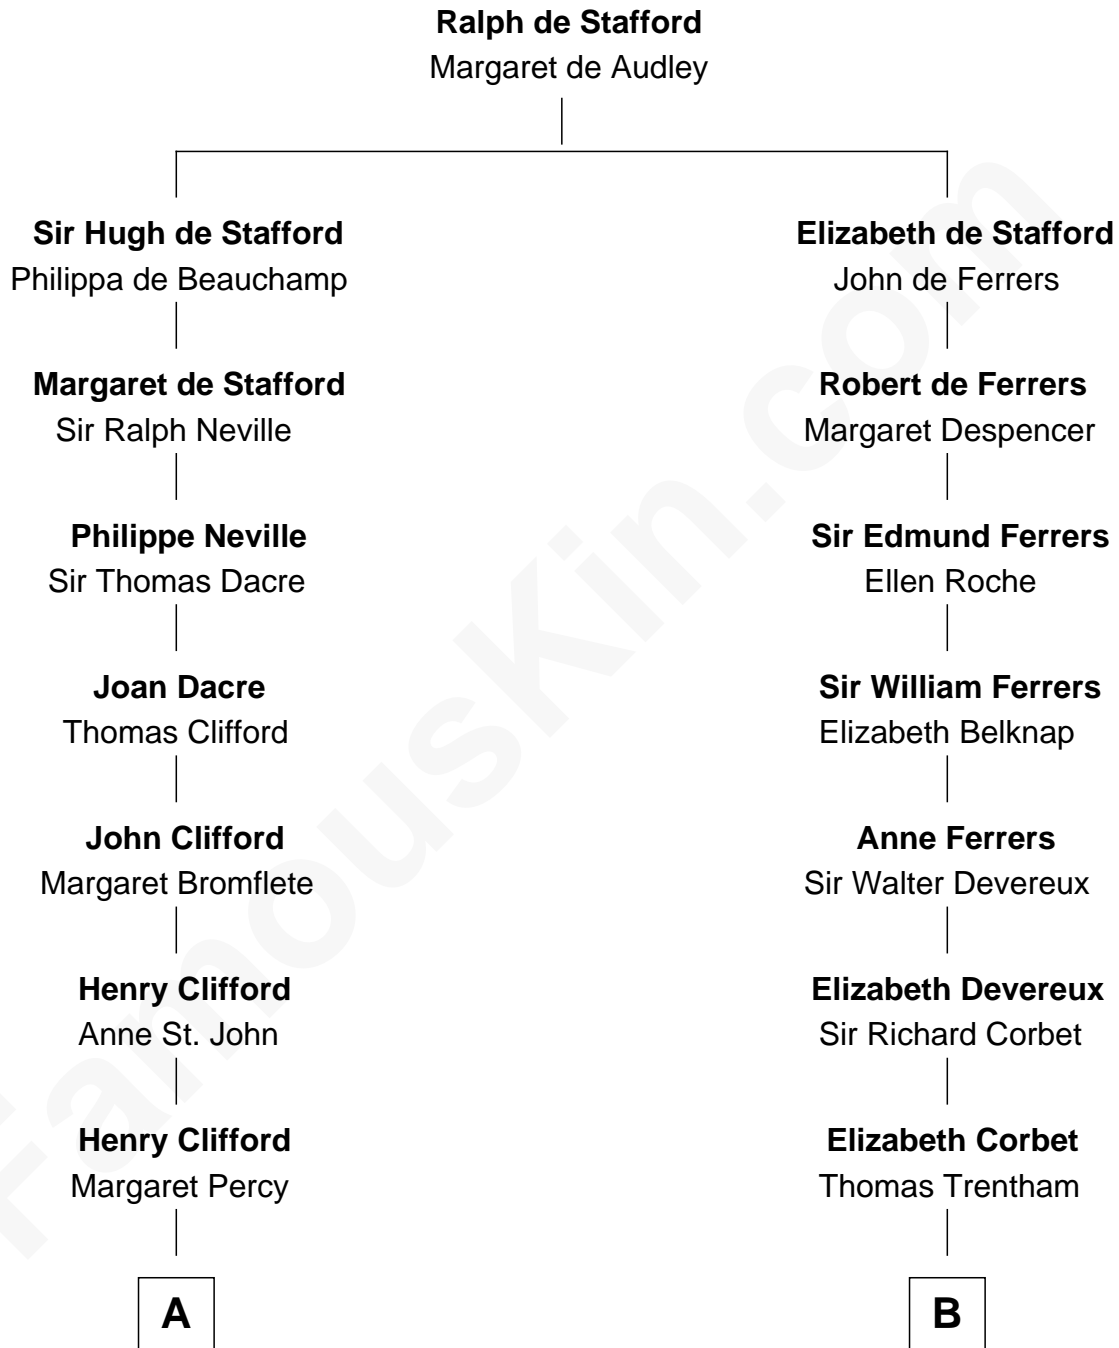

FamousKin.com Relationship Chart of

Hugh Grant

Movie Actor

19th cousin 2 times removed of

Orson Welles

Radio, Stage, and Movie Actor

C

Cyril Randolph
Frances Selina Hervey