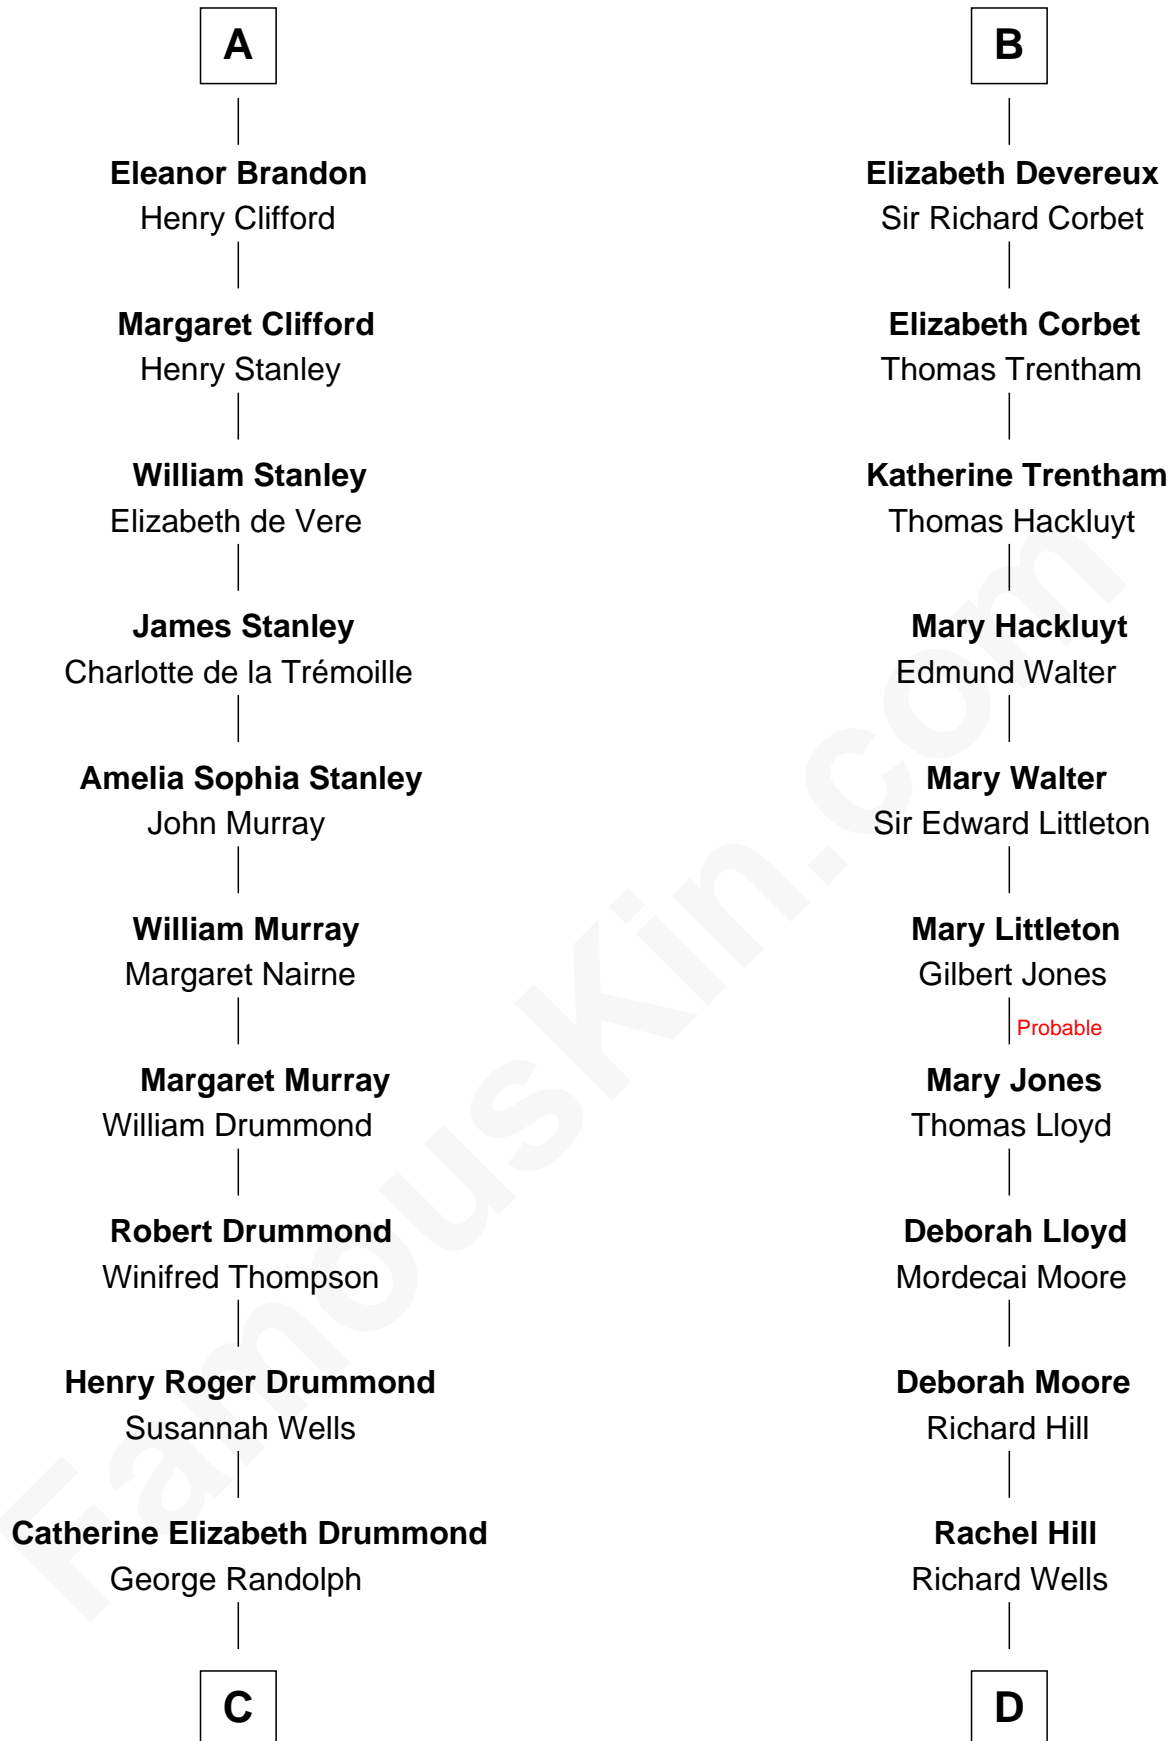

FamousKin.com Relationship Chart of

Hugh Grant

Movie Actor

21st cousin of

Orson Welles

Radio, Stage, and Movie Actor

Sir Hugh I de Audley

Iseult de Mortimer