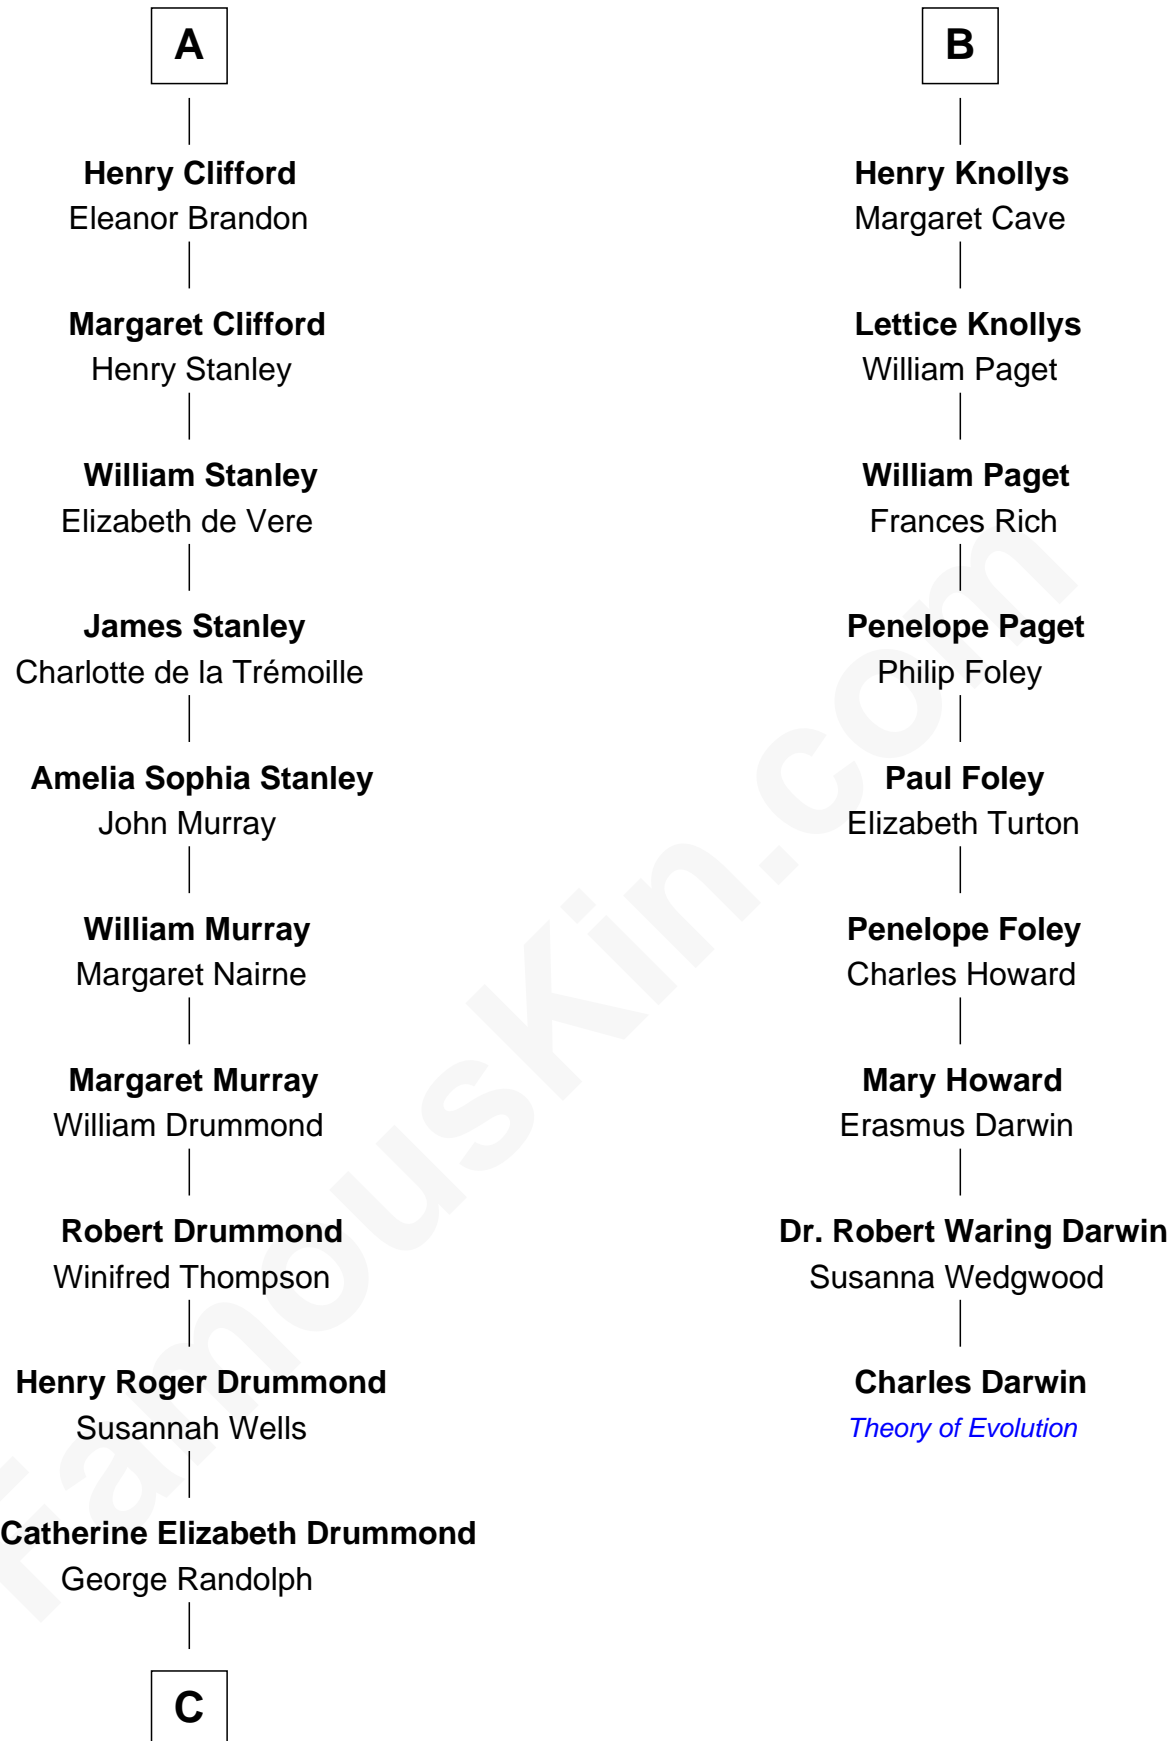

# FamousKin.com Relationship Chart of

**Hugh Grant**

*Movie Actor*

15th cousin 6 times removed of

**Charles Darwin**

*Theory of Evolution*

**Sir Thomas de Beauchamp**

Katherine de Mortimer

Joan Fitzalan

**Joan Beauchamp**

James Butler

**Sir Thomas Butler**

Anne Hankeford

**Margaret Butler**

Sir William Boleyn

**Thomas Boleyn**

Elizabeth Howard

**Mary Boleyn**

Sir William Carey

**Catherine Carey**

Sir Francis Knollys

**B**

**C**

—  
**Cyril Randolph**

Frances Selina Hervey

—  
**Felton George Randolph**

Emily Margaret Nepean

—  
**Margaret Isobel Randolph**

John Cassilis MacLean

—  
**Fynvola Susan MacLean**

James Murray Grant

—  
**Hugh Grant**