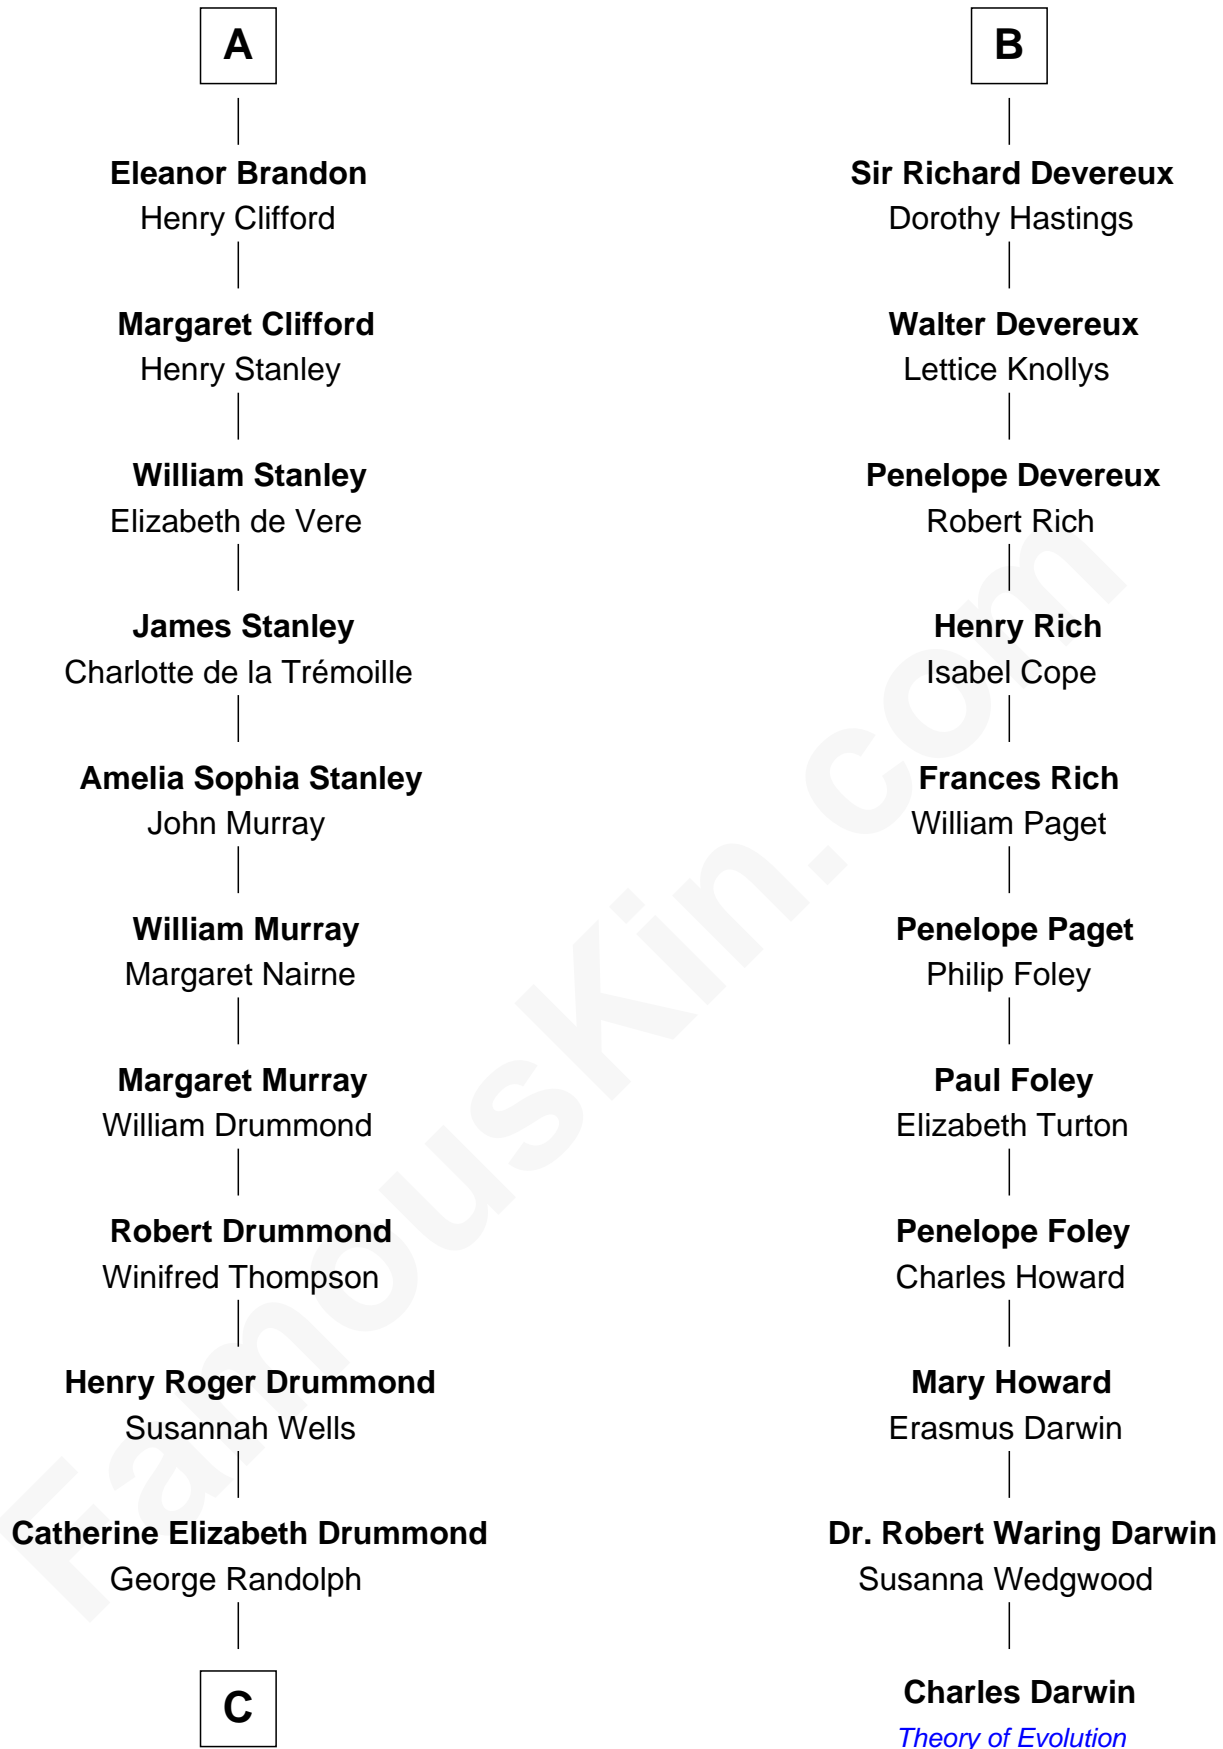

FamousKin.com Relationship Chart of

Hugh Grant

Movie Actor

17th cousin 4 times removed of

Charles Darwin

Theory of Evolution

Sir Henry de Percy

Eleanor de Arundel

C

—
Cyril Randolph

Frances Selina Hervey

—
Felton George Randolph

Emily Margaret Nepean

—
Margaret Isobel Randolph

John Cassilis MacLean

—
Fynvola Susan MacLean