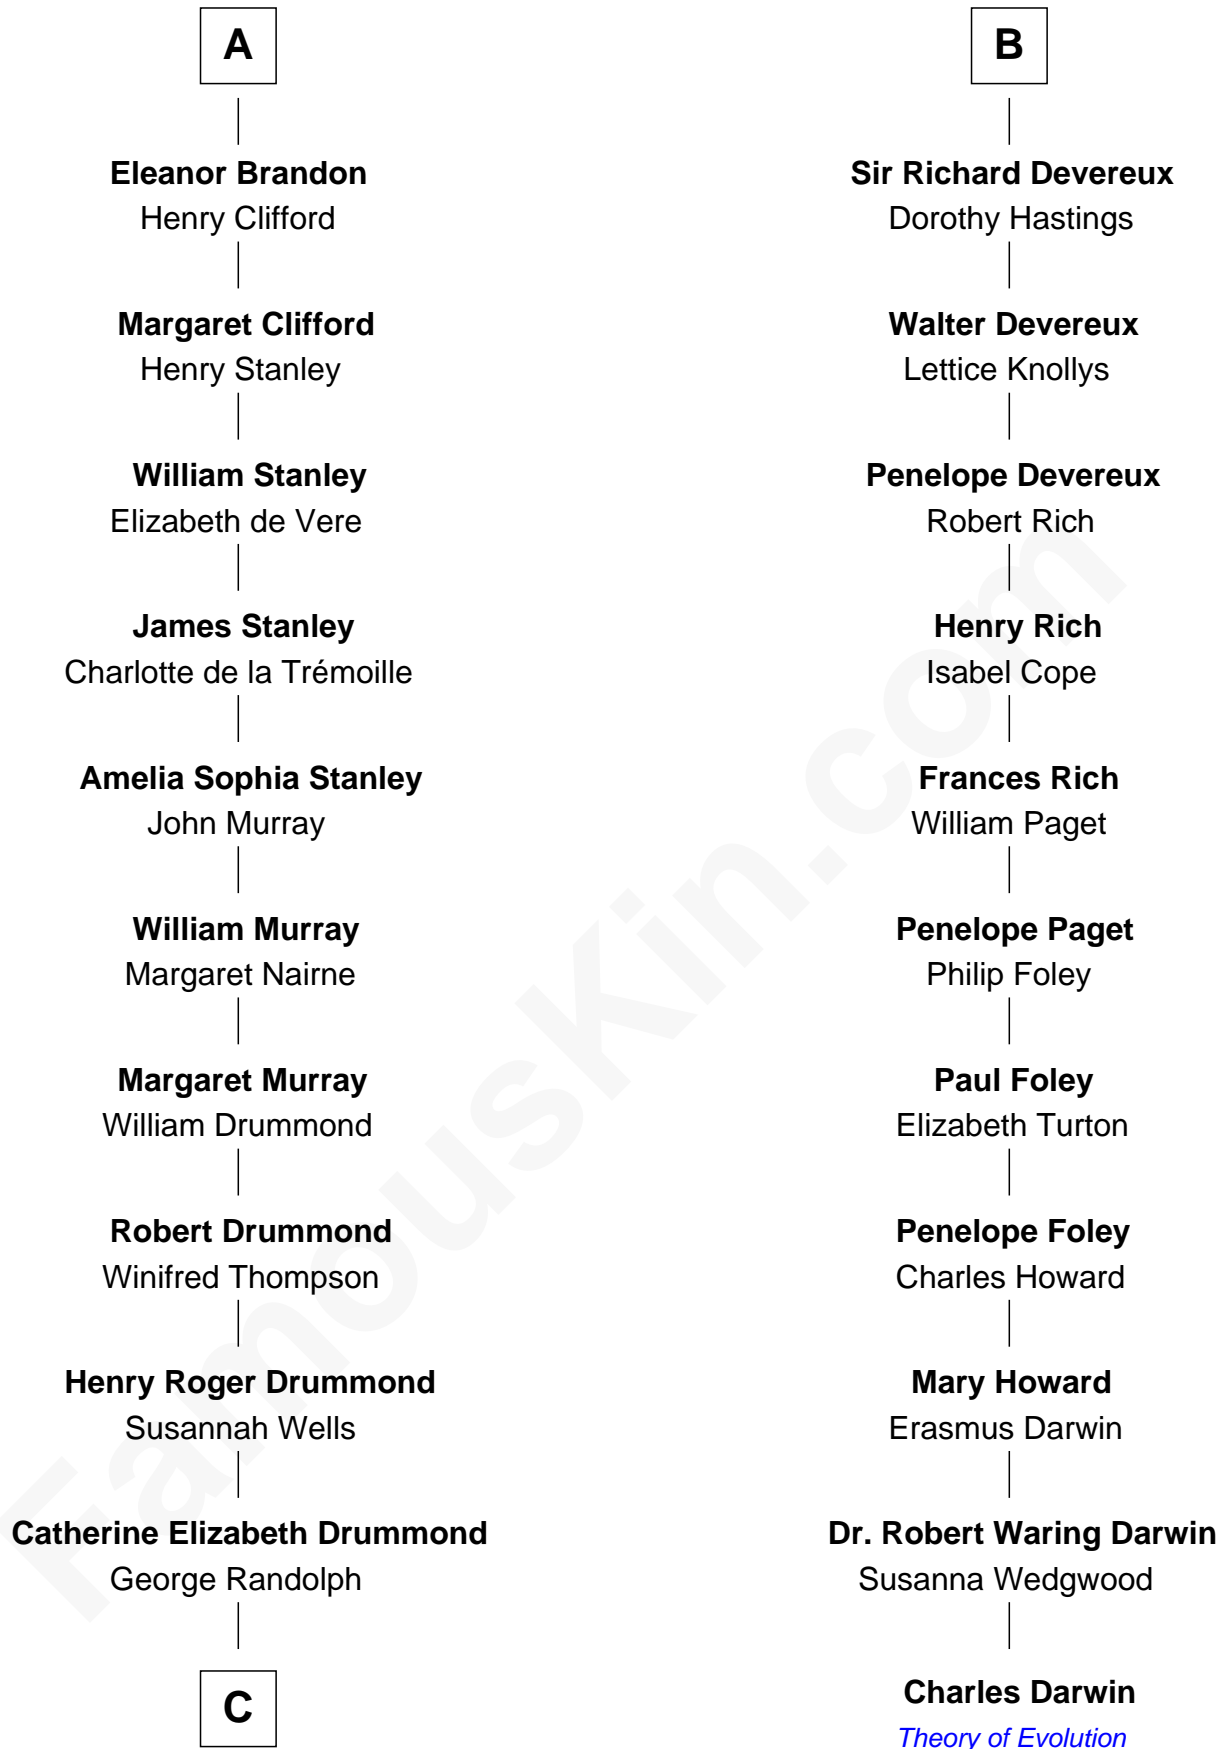

# FamousKin.com Relationship Chart of

**Hugh Grant**

*Movie Actor*

17th cousin 4 times removed of

**Charles Darwin**

*Theory of Evolution*

**C**

—  
**Cyril Randolph**

Frances Selina Hervey

—  
**Felton George Randolph**

Emily Margaret Nepean

—  
**Margaret Isobel Randolph**

John Cassilis MacLean

—  
**Fynvola Susan MacLean**

James Murray Grant

—  
**Hugh Grant**