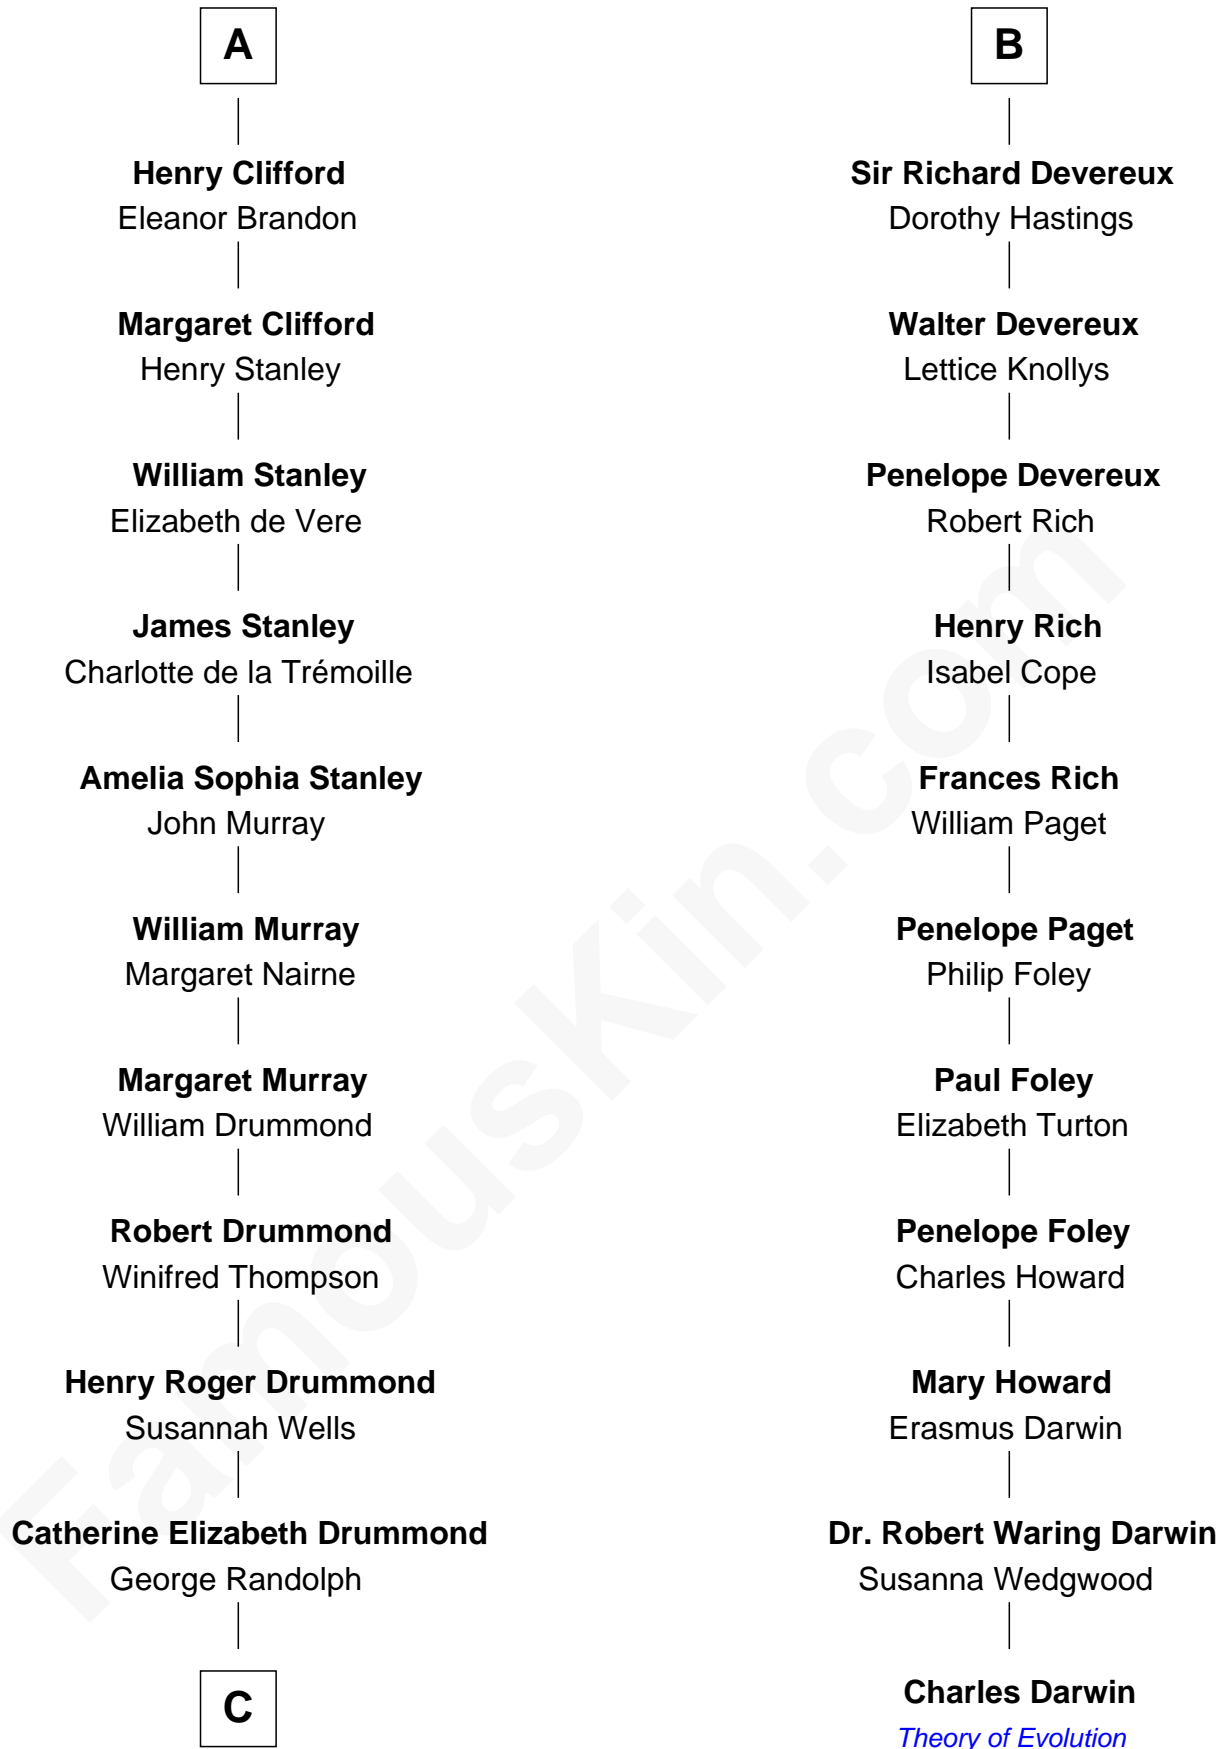

FamousKin.com Relationship Chart of

Hugh Grant

Movie Actor

17th cousin 4 times removed of

Charles Darwin

Theory of Evolution

Ralph de Stafford

Margaret de Audley

A

Elizabeth de Stafford
John de Ferrers

Robert de Ferrers
Margaret Despencer

Sir Edmund Ferrers
Ellen Roche

Sir William Ferrers
Elizabeth Belknap

Anne Ferrers
Sir Walter Devereux

John Devereux
Cecily Bouchier

Walter Devereux
Mary Grey

B

C

—
Cyril Randolph

Frances Selina Hervey

—
Felton George Randolph

Emily Margaret Nepean

—
Margaret Isobel Randolph