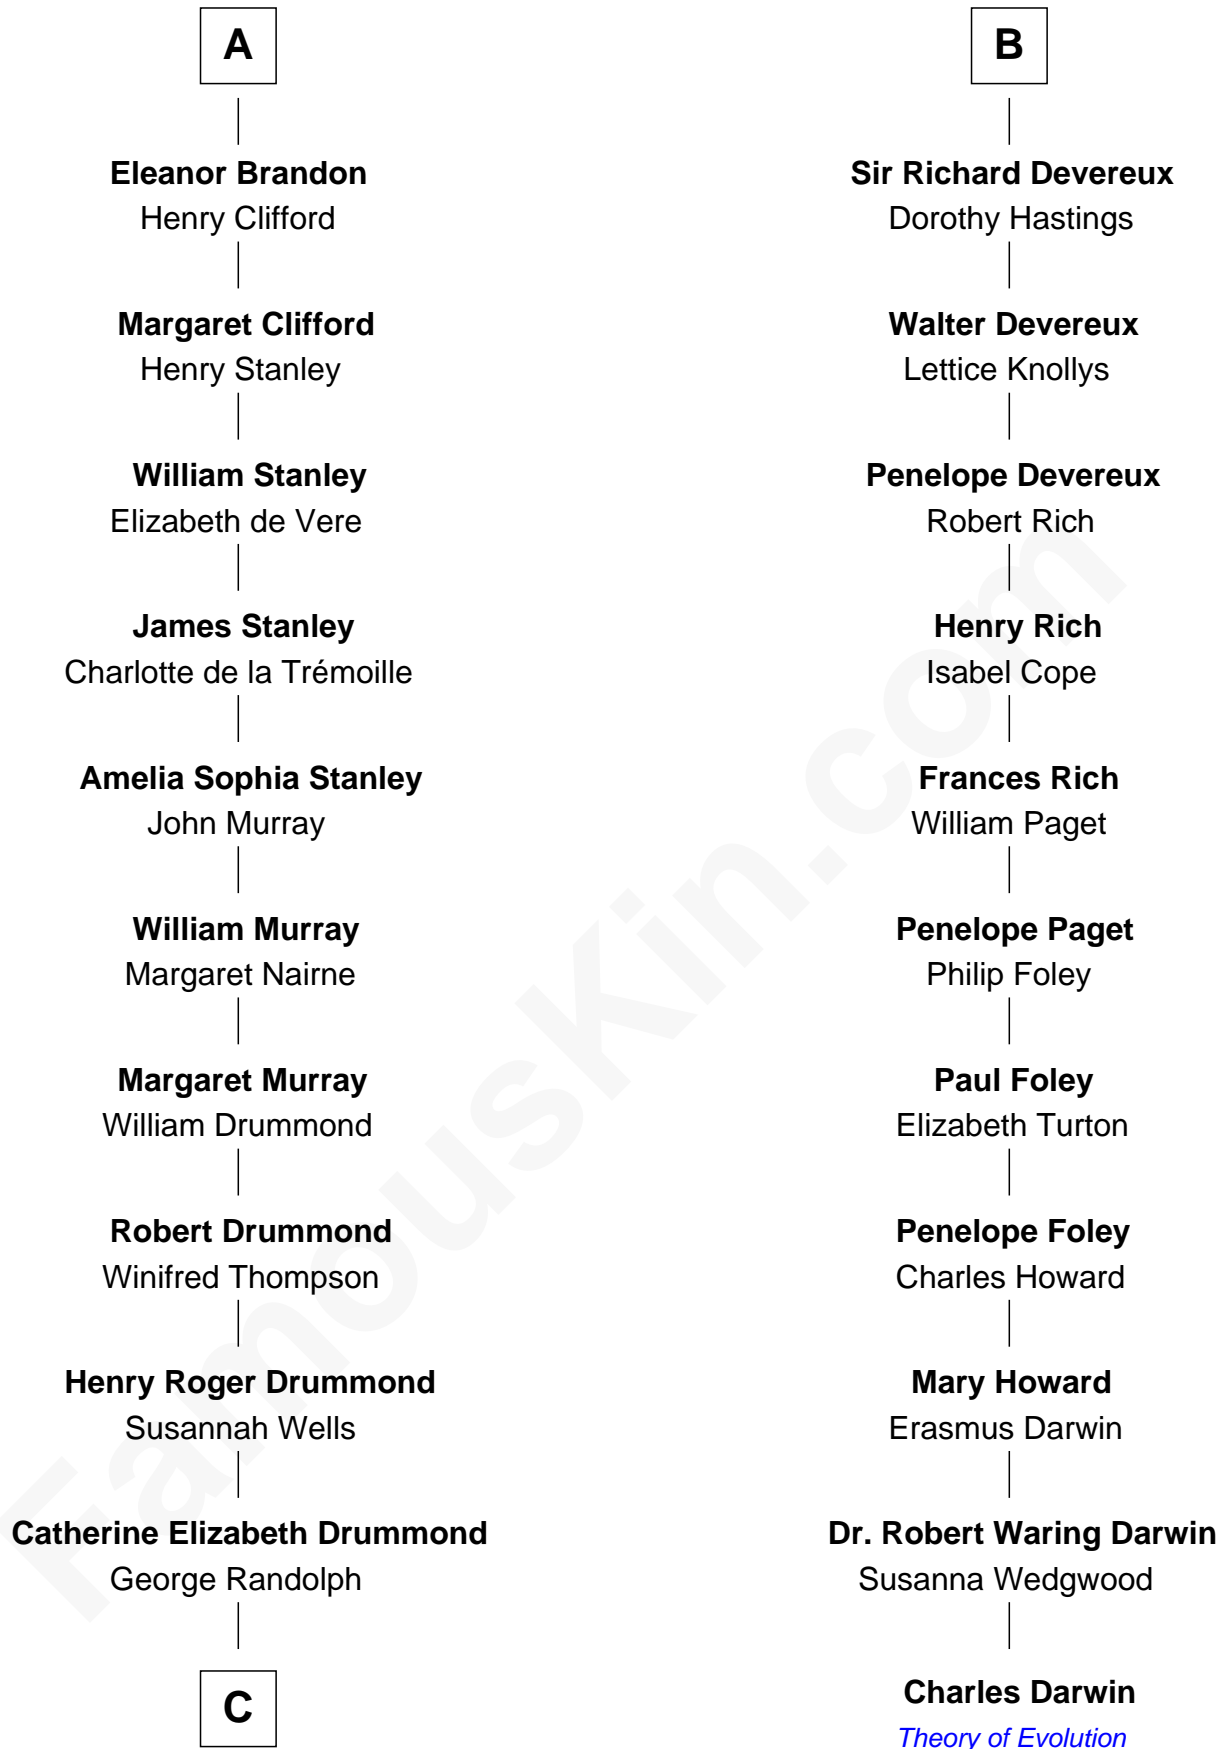

FamousKin.com Relationship Chart of

Hugh Grant
Movie Actor

17th cousin 4 times removed of

Charles Darwin
Theory of Evolution

Sir Hugh I de Audley
Iseult de Mortimer

C

—
Cyril Randolph

Frances Selina Hervey

—
Felton George Randolph

Emily Margaret Nepean

—
Margaret Isobel Randolph

John Cassilis MacLean

—
Fynvola Susan MacLean

James Murray Grant

—
Hugh Grant

Movie Actor