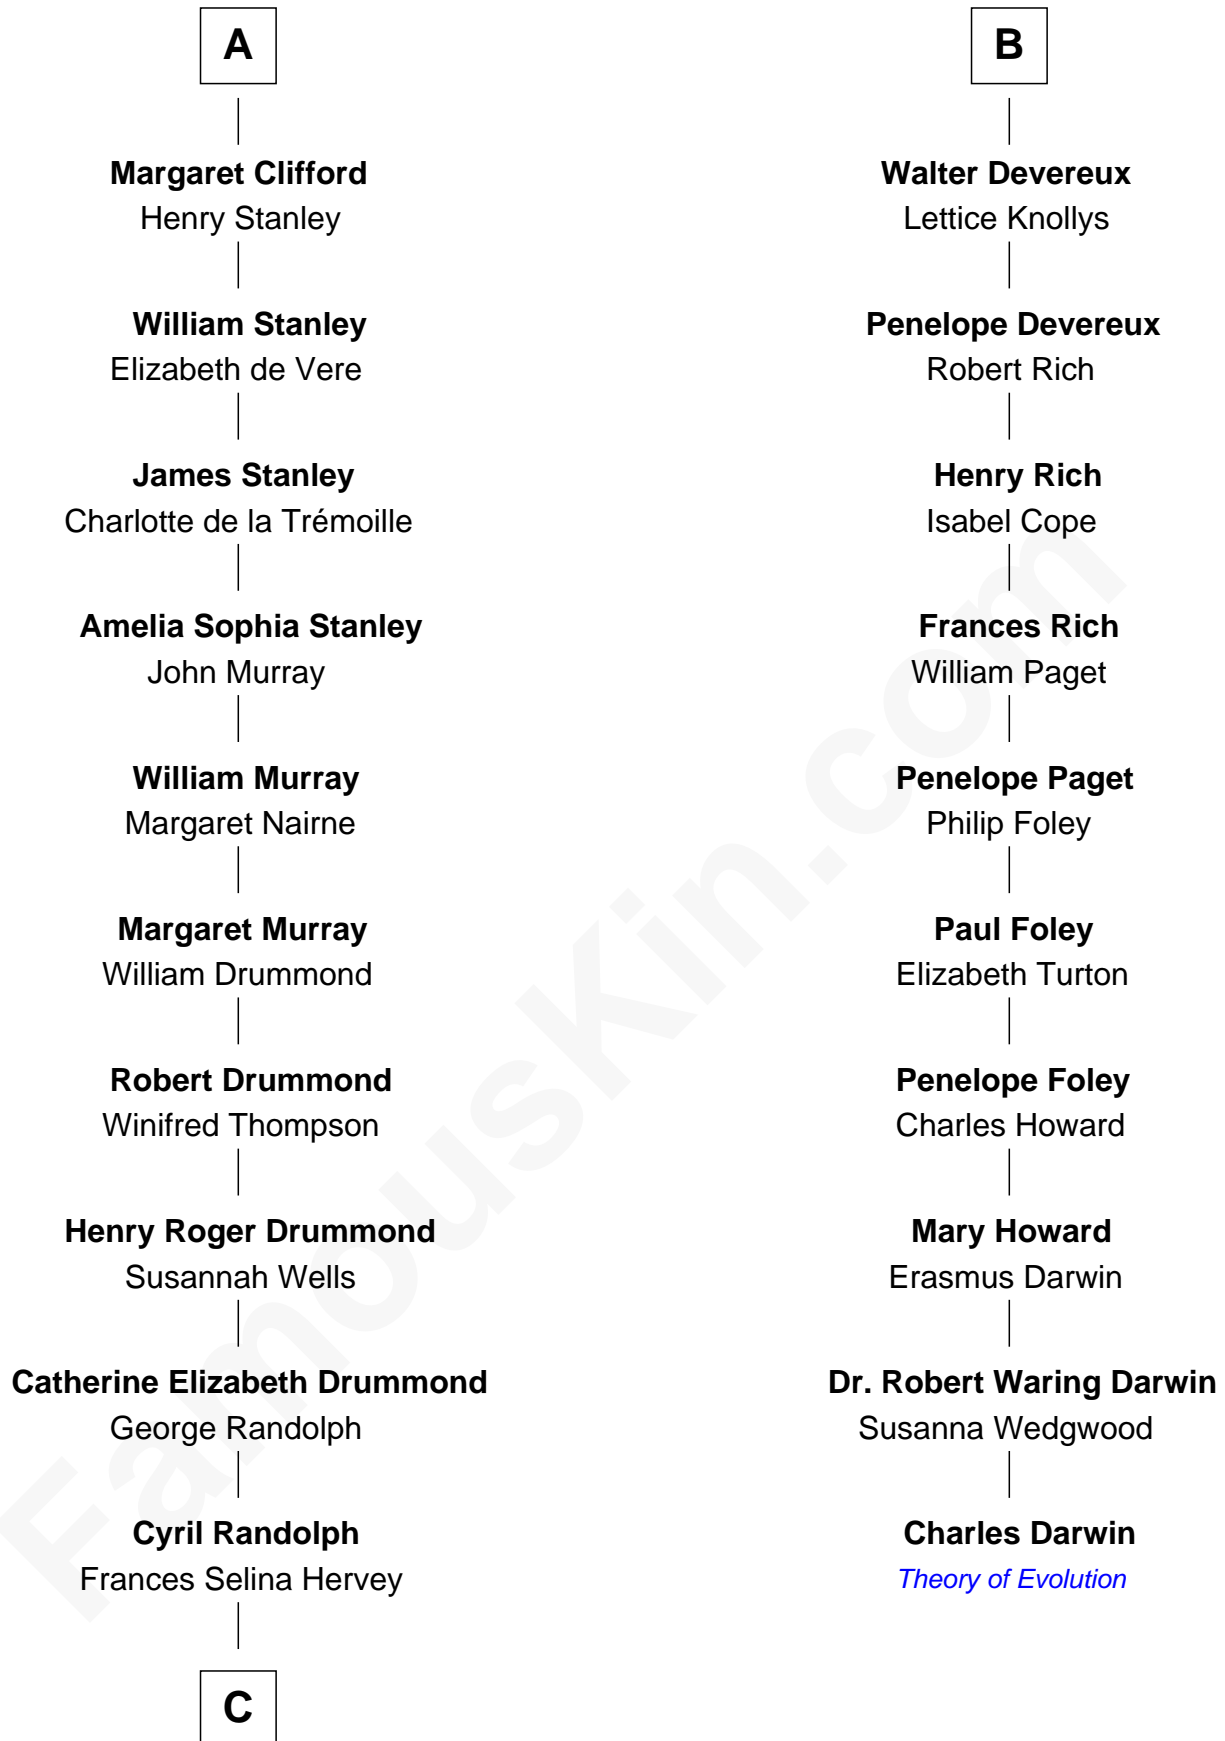

FamousKin.com Relationship Chart of

Hugh Grant
Movie Actor

16th cousin 4 times removed of

Charles Darwin
Theory of Evolution

C

—
Felton George Randolph

Emily Margaret Nepean

—
Margaret Isobel Randolph

John Cassilis MacLean

—
Fynvola Susan MacLean

James Murray Grant

—
Hugh Grant

Movie Actor

FamousKin.com