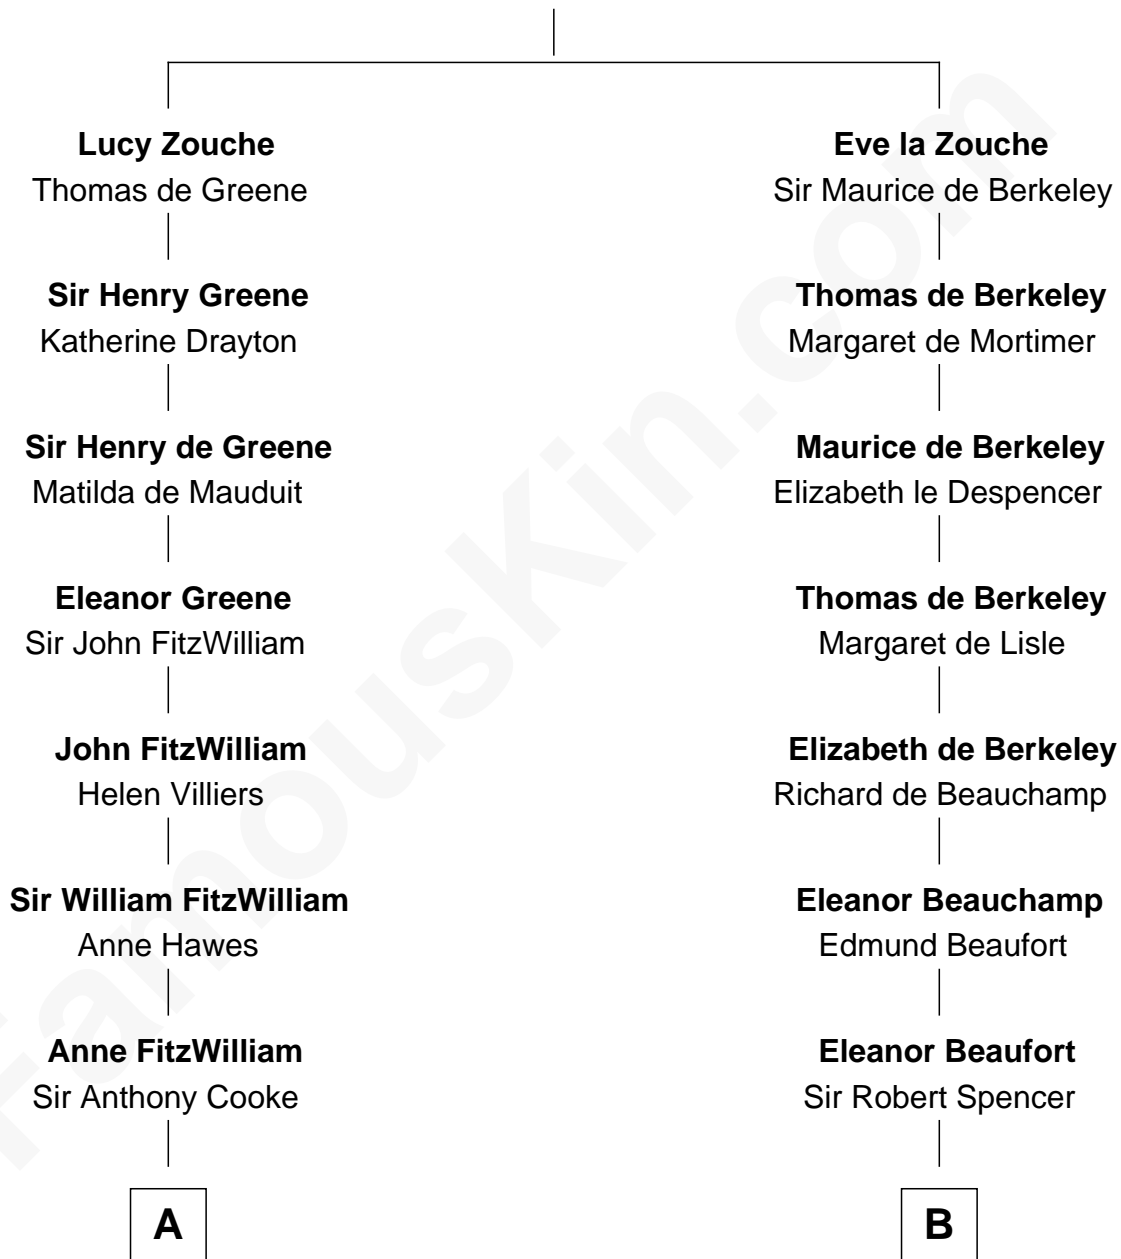

# FamousKin.com Relationship Chart of

**Hugh Grant**  
*Movie Actor*

18th cousin 3 times removed of

**Charles Darwin**  
*Theory of Evolution*

**Eudo la Zouche**  
Milicent de Cantilupe

FamousKin.com