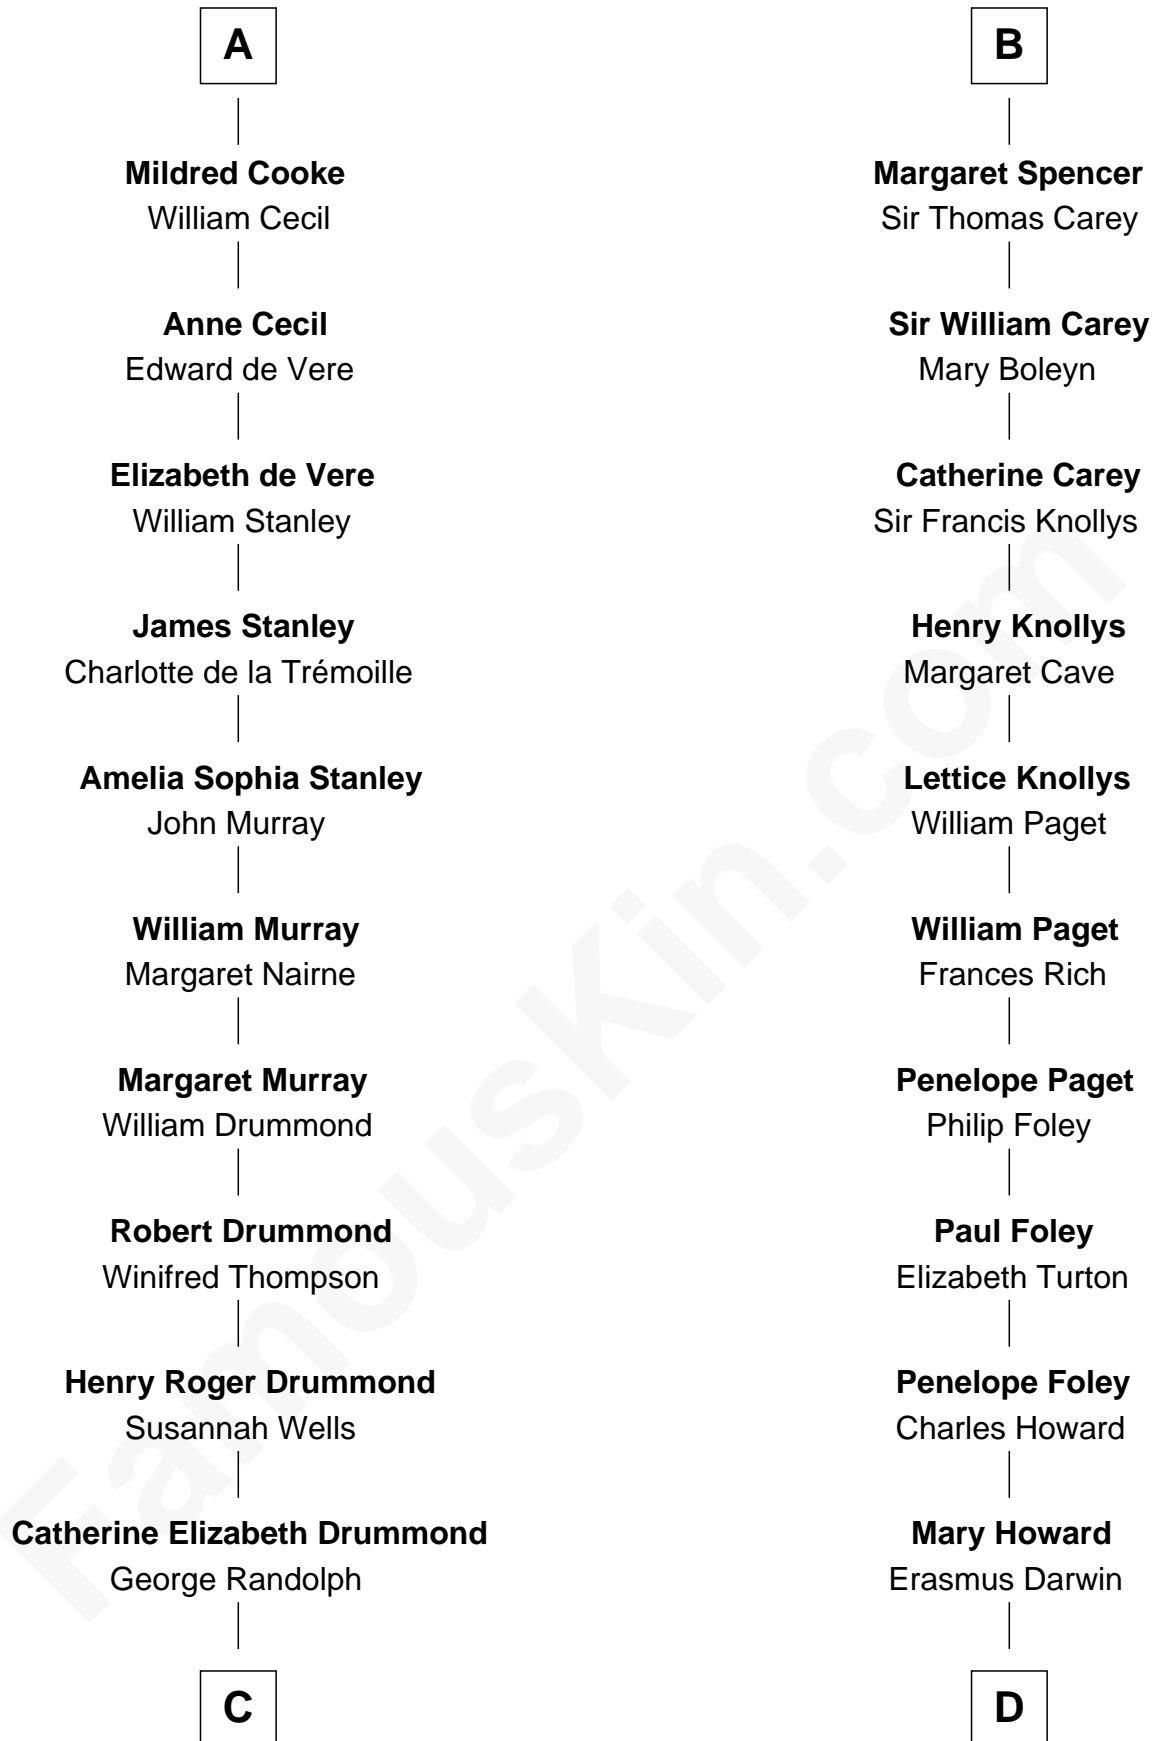

# FamousKin.com Relationship Chart of

**Hugh Grant**  
*Movie Actor*

18th cousin 3 times removed of

**Charles Darwin**  
*Theory of Evolution*

**Eudo la Zouche**  
Milicent de Cantilupe

FamousKin.com