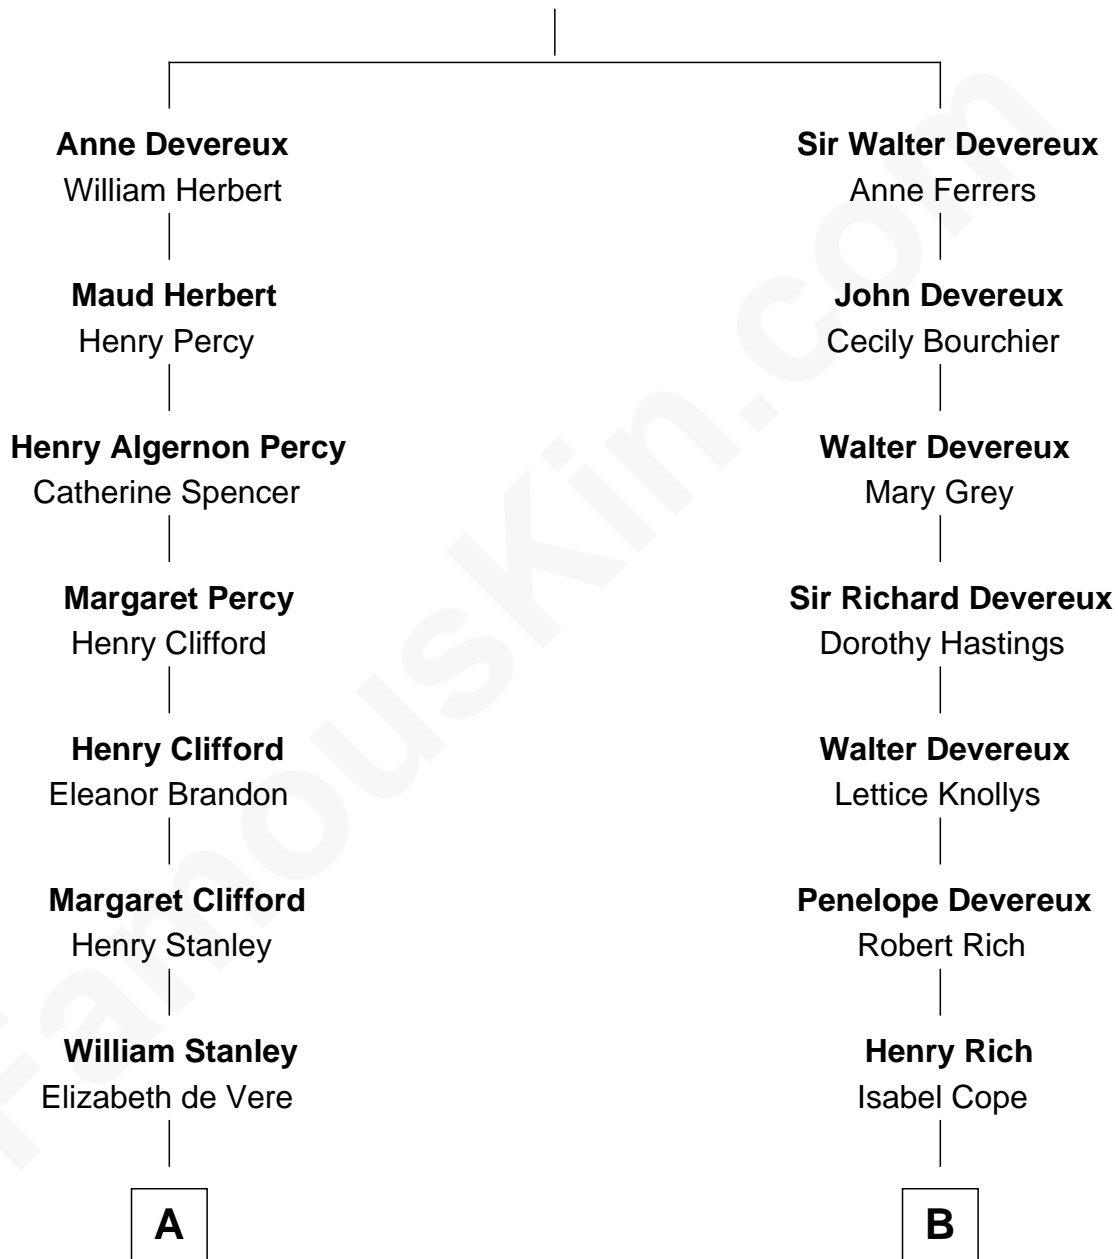

FamousKin.com Relationship Chart of

Hugh Grant

Movie Actor

13th cousin 5 times removed of

Charles Darwin

Theory of Evolution

Sir Walter Devereux

Elizabeth Merbery

C

Fynvola Susan MacLean

James Murray Grant

Hugh Grant

Movie Actor

FamousKin.com