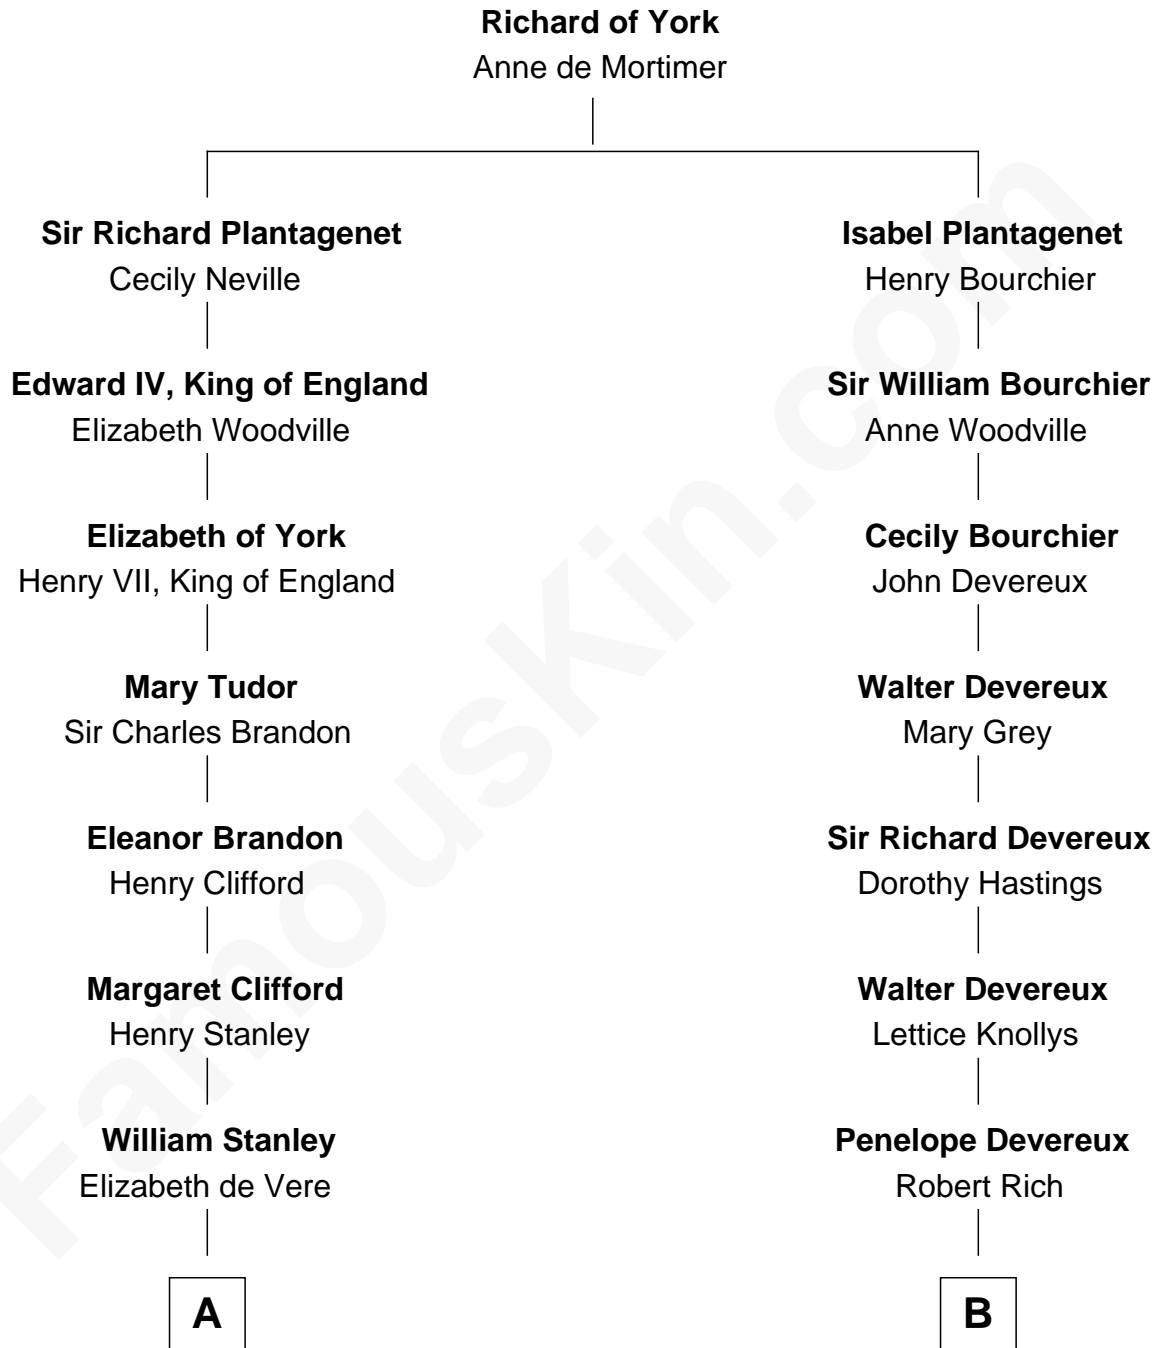

FamousKin.com Relationship Chart of

Hugh Grant
Movie Actor

14th cousin 4 times removed of

Charles Darwin
Theory of Evolution

C

Fynvola Susan MacLean

James Murray Grant

Hugh Grant

Movie Actor

FamousKin.com